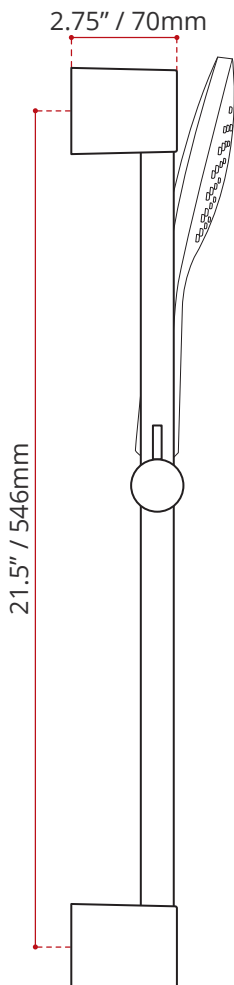

Product images are for illustration purposes only. Actual product(s) may vary.

DESCRIPTION
<ul style="list-style-type: none"> • Chrome finish • 61.5" reinforced PVC hose • Round Hand Shower • Solid brass body • 23.8" Slide bar • Corrosion & discolouration resistant • Complies with CSA & IAPMO standards

SHIPPING INFORMATION
<ul style="list-style-type: none"> • Length: 24.37" / 619mm • Net Weight: 0.75kg / 1.65lbs. • Width: 6" / 152mm • Gross Weight: 1.5kg / 3.3lbs • Height: 2.5" / 64mm

SIDE VIEW

BACK VIEW

FRONT VIEW

DISCLAIMER: Measurements may vary ± 1/4" (Diagram Not to scale)