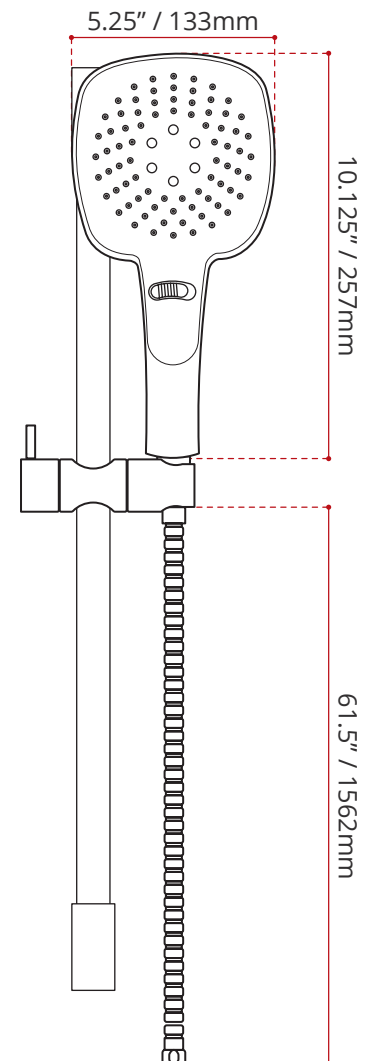

Product images are for illustration purposes only. Actual product(s) may vary.

DESCRIPTION
<ul style="list-style-type: none"> • Chrome finish • 61.5" reinforced PVC hose • Round Hand Shower • Solid brass body • 23.8" Slide bar • Corrosion & discolouration resistant • Complies with CSA & IAPMO standards

SHIPPING INFORMATION
<ul style="list-style-type: none"> • Length: 24.37" / 619mm • Net Weight: 0.75kg / 1.65lbs. • Width: 6" / 152mm • Gross Weight: 1.5kg / 3.3lbs • Height: 2.5" / 64mm

SIDE VIEW

BACK VIEW

FRONT VIEW

DISCLAIMER: Measurements may vary ± 1/4" (Diagram Not to scale)