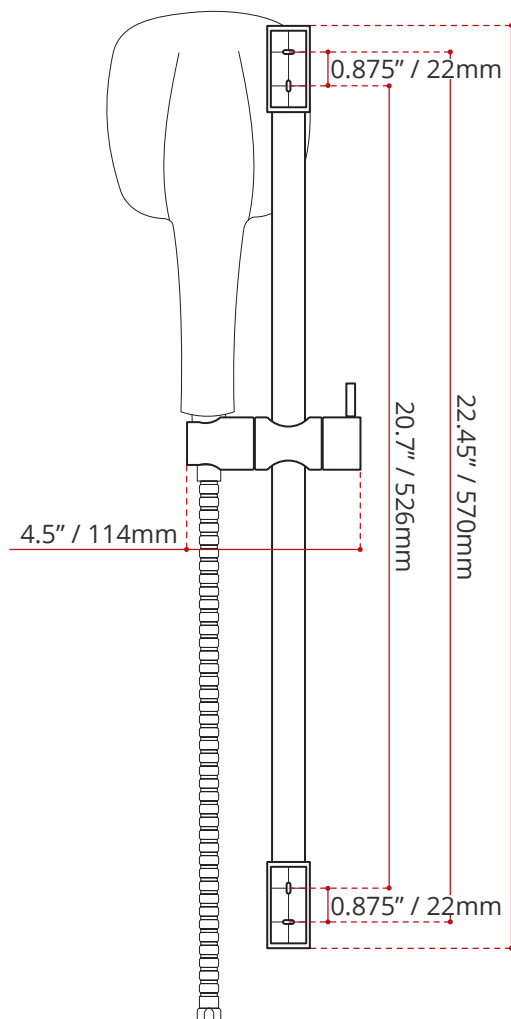

Product images are for illustration purposes only. Actual product(s) may vary.

DESCRIPTION
<ul style="list-style-type: none"> • Chrome finish • 61.5" reinforced PVC hose • Round Hand Shower • Solid brass body • 23.8" Slide bar • Corrosion & discolouration resistant • Complies with CSA & IAPMO standards

SHIPPING INFORMATION
<ul style="list-style-type: none"> • Length: 24.37" / 619mm • Net Weight: 0.75kg / 1.65lbs. • Width: 6" / 152mm • Gross Weight: 1.5kg / 3.3lbs • Height: 2.5" / 64mm

SIDE VIEW

BACK VIEW

FRONT VIEW

DISCLAIMER: Measurements may vary ± 1/4" (Diagram Not to scale)