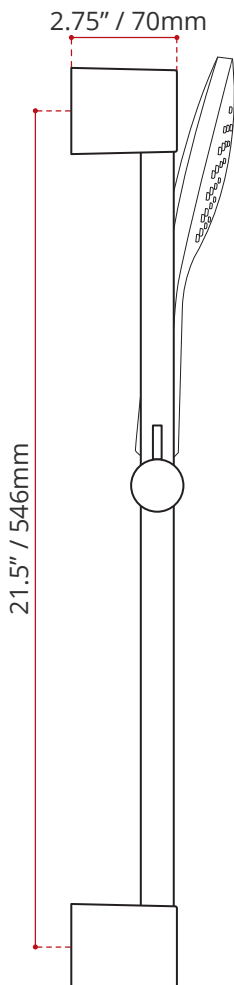

Product images are for illustration purposes only. Actual product(s) may vary.

DESCRIPTION
<ul style="list-style-type: none"> • Matte Black finish • 61.5" reinforced PVC hose • Round Hand Shower • Solid brass body • 23.8" Slide bar • Corrosion & discolouration resistant • Complies with CSA & IAPMO standards

SHIPPING INFORMATION
<ul style="list-style-type: none"> • Length: 24.37" / 619mm • Net Weight: 0.75kg / 1.65lbs. • Width: 6" / 152mm • Gross Weight: 1.5kg / 3.3lbs • Height: 2.5" / 64mm

SIDE VIEW

BACK VIEW

FRONT VIEW

DISCLAIMER: Measurements may vary ± 1/4" (Diagram Not to scale)