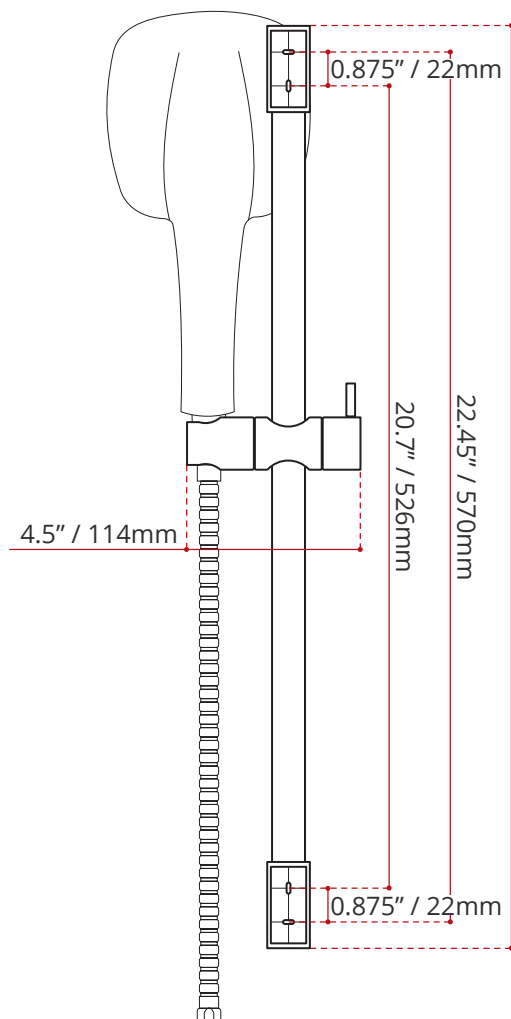

Product images are for illustration purposes only. Actual product(s) may vary.

DESCRIPTION
<ul style="list-style-type: none"> • Matte Black finish • 61.5" reinforced PVC hose • Round Hand Shower • Solid brass body • 23.8" Slide bar • Corrosion & discolouration resistant • Complies with CSA & IAPMO standards

SHIPPING INFORMATION
<ul style="list-style-type: none"> • Length: 24.37" / 619mm • Net Weight: 0.75kg / 1.65lbs. • Width: 6" / 152mm • Gross Weight: 1.5kg / 3.3lbs • Height: 2.5" / 64mm

SIDE VIEW

BACK VIEW

FRONT VIEW

DISCLAIMER: Measurements may vary ± 1/4" (Diagram Not to scale)