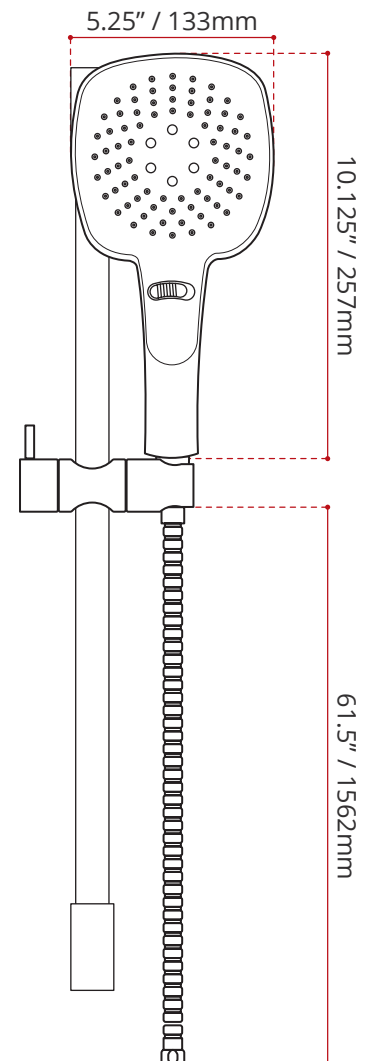

Product images are for illustration purposes only. Actual product(s) may vary.

DESCRIPTION
<ul style="list-style-type: none"> • Matte Black finish • 61.5" reinforced PVC hose • Round Hand Shower • Solid brass body • 23.8" Slide bar • Corrosion & discolouration resistant • Complies with CSA & IAPMO standards

SHIPPING INFORMATION
<ul style="list-style-type: none"> • Length: 24.37" / 619mm • Net Weight: 0.75kg / 1.65lbs. • Width: 6" / 152mm • Gross Weight: 1.5kg / 3.3lbs • Height: 2.5" / 64mm

SIDE VIEW

BACK VIEW

FRONT VIEW

DISCLAIMER: Measurements may vary ± 1/4" (Diagram Not to scale)