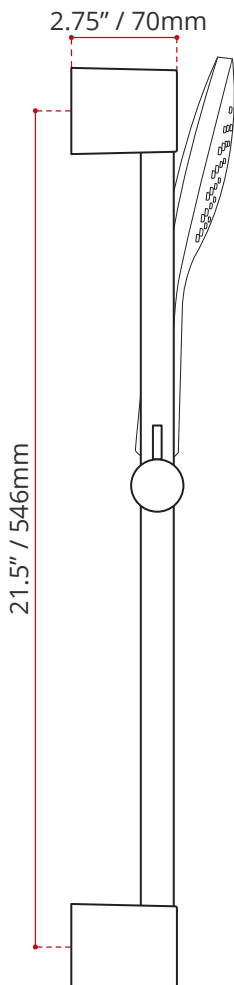

DESCRIPTION
<ul style="list-style-type: none"> <li>• Gold finish</li> <li>• 61.5" reinforced PVC hose</li> <li>• Round Hand Shower</li> <li>• Solid brass body</li> <li>• 23.8" Slide bar</li> <li>• Corrosion &amp; discolouration resistant</li> <li>• Complies with CSA &amp; IAPMO standards</li> </ul>

SHIPPING INFORMATION
<ul style="list-style-type: none"> <li>• Length: 24.37" / 619mm</li> <li>• Net Weight: 0.75kg / 1.65lbs.</li> <li>• Width: 6" / 152mm</li> <li>• Gross Weight: 1.5kg / 3.3lbs</li> <li>• Height: 2.5" / 64mm</li> </ul>

SIDE VIEW

BACK VIEW

FRONT VIEW

DISCLAIMER: Measurements may vary ± 1/4" (Diagram Not to scale)