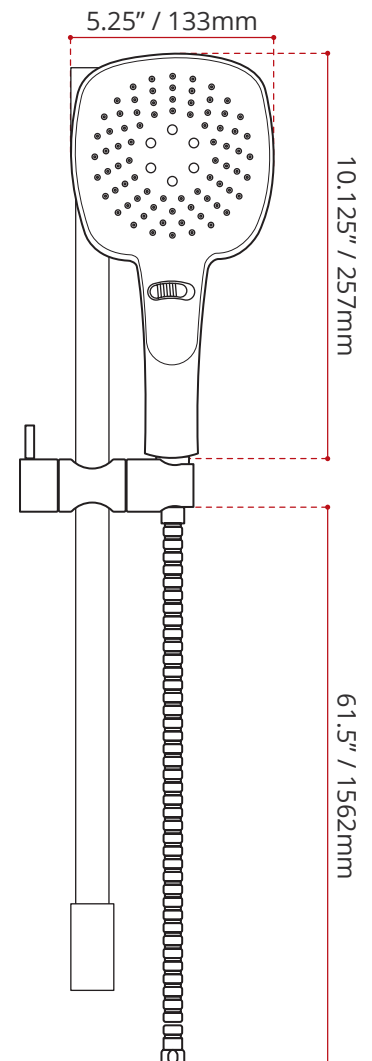

DESCRIPTION
<ul style="list-style-type: none"> <li>• Gold finish</li> <li>• 61.5" reinforced PVC hose</li> <li>• Round Hand Shower</li> <li>• Solid brass body</li> <li>• 23.8" Slide bar</li> <li>• Corrosion &amp; discolouration resistant</li> <li>• Complies with CSA &amp; IAPMO standards</li> </ul>

SHIPPING INFORMATION
<ul style="list-style-type: none"> <li>• Length: 24.37" / 619mm</li> <li>• Net Weight: 0.75kg / 1.65lbs.</li> <li>• Width: 6" / 152mm</li> <li>• Gross Weight: 1.5kg / 3.3lbs</li> <li>• Height: 2.5" / 64mm</li> </ul>

SIDE VIEW

BACK VIEW

FRONT VIEW

DISCLAIMER: Measurements may vary ± 1/4" (Diagram Not to scale)