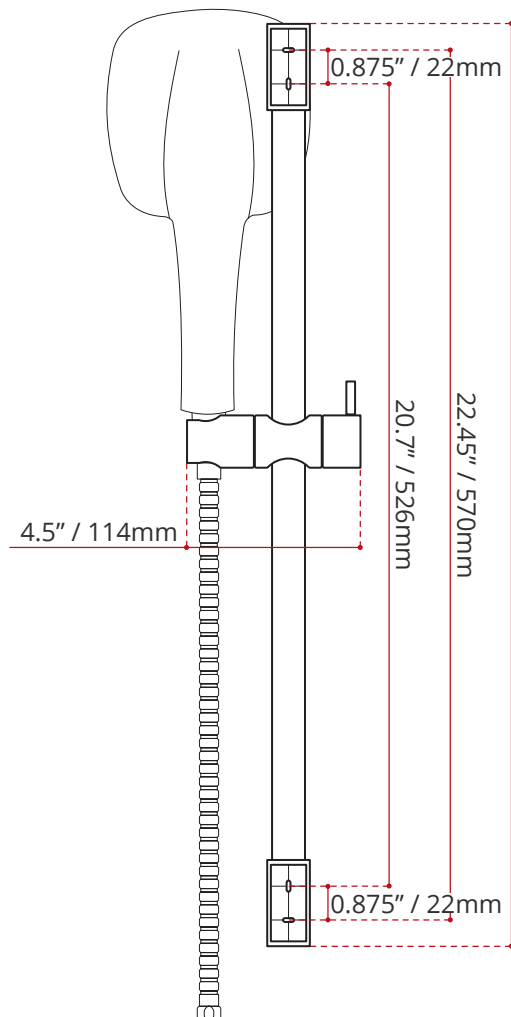

DESCRIPTION
<ul style="list-style-type: none"> <li>• Gold finish</li> <li>• 61.5" reinforced PVC hose</li> <li>• Round Hand Shower</li> <li>• Solid brass body</li> <li>• 23.8" Slide bar</li> <li>• Corrosion &amp; discolouration resistant</li> <li>• Complies with CSA &amp; IAPMO standards</li> </ul>

SHIPPING INFORMATION
<ul style="list-style-type: none"> <li>• Length: 24.37" / 619mm</li> <li>• Net Weight: 0.75kg / 1.65lbs.</li> <li>• Width: 6" / 152mm</li> <li>• Gross Weight: 1.5kg / 3.3lbs</li> <li>• Height: 2.5" / 64mm</li> </ul>

SIDE VIEW

BACK VIEW

FRONT VIEW

DISCLAIMER: Measurements may vary ± 1/4" (Diagram Not to scale)