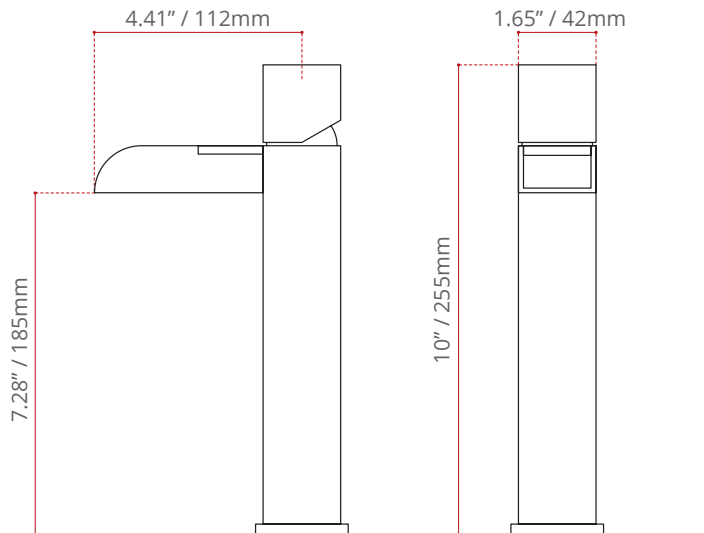

DESCRIPTION:

- Tall single hole vessel faucet with waterfall spout
- Single square handle for a sleek look
- Brass body with chrome finish
- High quality, drip-free ceramic cartridge
- Corrosion & discolouration resistant
- Complies with CSA & IAPMO standards

PRESSURE:

60 PSI

FLOW RATE:

4.3 LPM

SHIPPING INFORMATION:

- **Length:** 14.18 / 360mm
- **Width:** 7.3" / 185mm
- **Height:** 3.15" / 80mm
- **Net Weight:** 1.5 kg / 3.3 lbs.
- **Gross Weight:** 2 kg / 4.4 lbs.

DISCLAIMER:

Measurements may vary $\pm \frac{1}{4}$ "
(Diagram Not to scale)