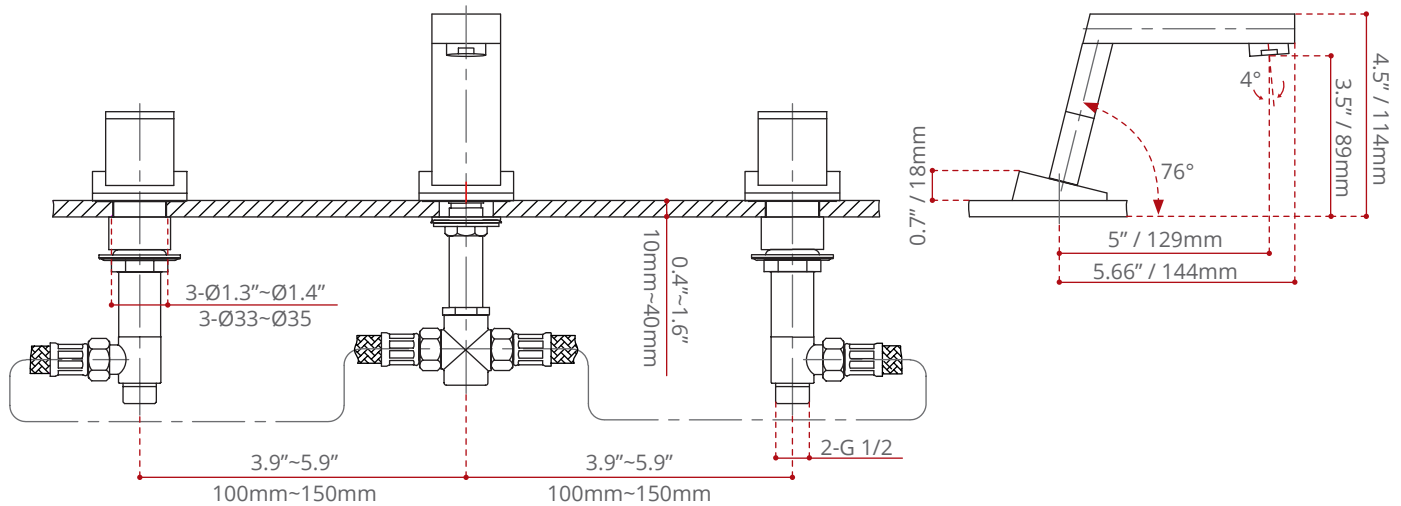

DESCRIPTION:

- 3-hole Installation
- Chrome finish.
- 8" CC lavatory faucet
- Solid brass construction.
- Ceramic disc cartridge.
- Complies with CSA standards.

PRESSURE:

45 PSI

FLOW RATE:

3.5 LPM

SHIPPING INFORMATION:

- **Length:** 20.3" / 515mm
- **Width:** 11 1/4" / 290mm
- **Height:** 2.6" / 65mm
- **Net Weight:** 2 kg / 4.4 lbs.
- **Gross Weight:** 2.5 kg / 5.5 lbs.

DISCLAIMER:
Measurements may vary $\pm 1/4$ "
(Diagram Not to scale)