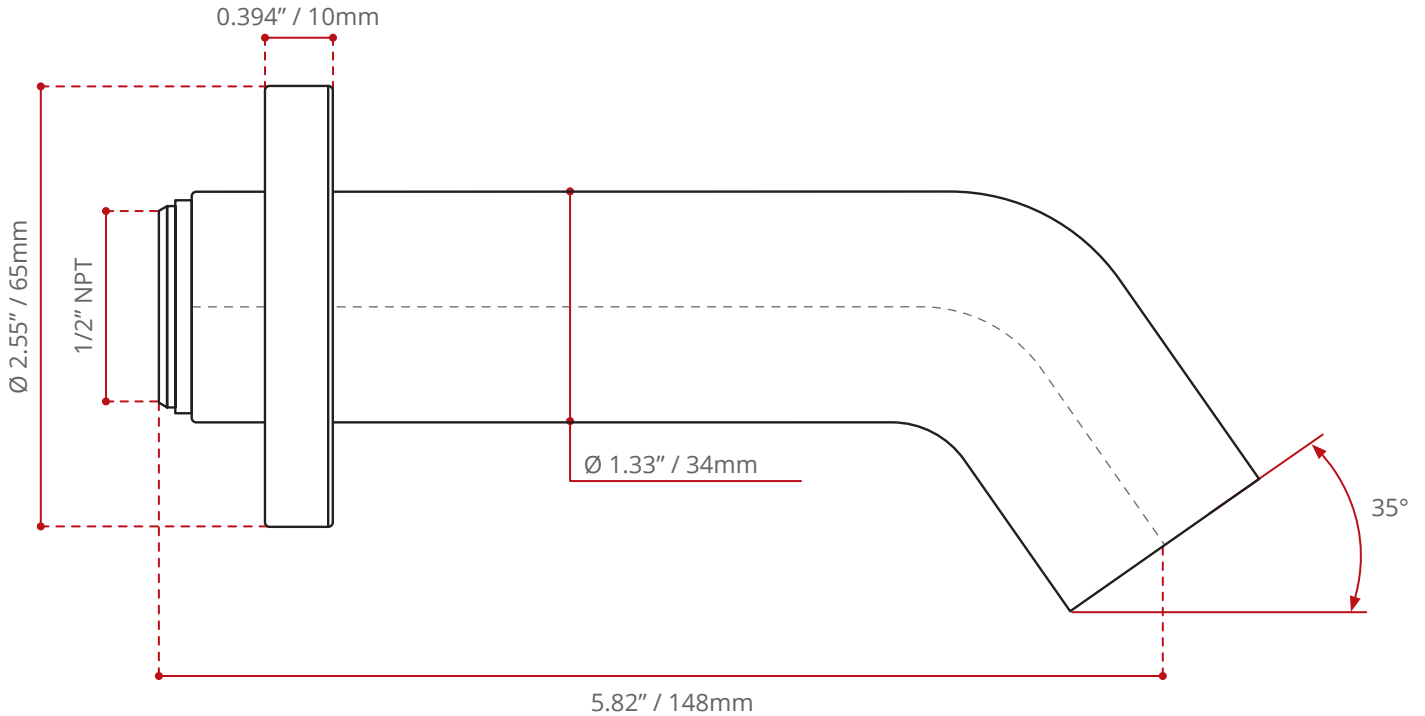

DESCRIPTION:

- Non-diverter bath spout
- Traditional round design
- Brass body with chrome finish
- Corrosion & discolouration resistant
- Complies with CSA & IAPMO standards

SHIPPING INFORMATION:

- Length: 7.5" / 191mm
- Width: 4" / 102mm
- Height: 4" / 102mm
- Net Weight: 0.4 kg / 0.8 lbs
- Gross Weight: 0.5 kg / 1.1 lbs

DISCLAIMER:

Measurements may vary $\pm \frac{1}{4}$ "
(Diagram Not to scale)