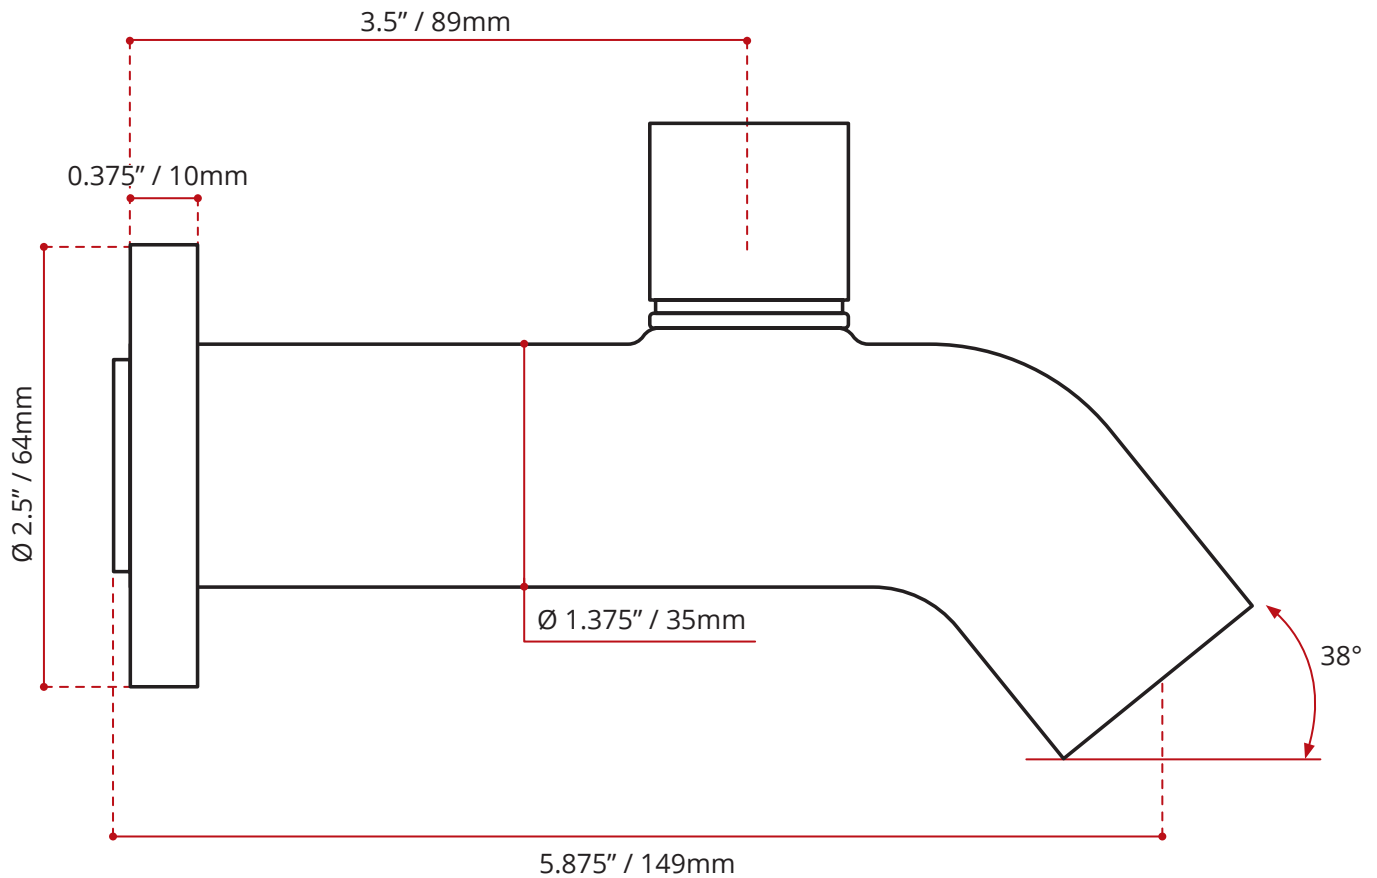

Product images are for illustration purposes only. Actual product(s) may vary.

DESCRIPTION:

- Bath spout with diverter
- Traditional round design
- Brass body with chrome finish
- Corrosion & discolouration resistant
- Complies with CSA & IAPMO standards

SHIPPING INFORMATION:

- Length: 7.5" / 191mm
- Width: 4" / 102mm
- Height: 4" / 102mm
- Net Weight: 0.4 kg / 0.8 lbs
- Gross Weight: 0.5 kg / 1.1 lbs

DISCLAIMER: Measurements may vary \pm 1/4" (Diagram Not to scale)