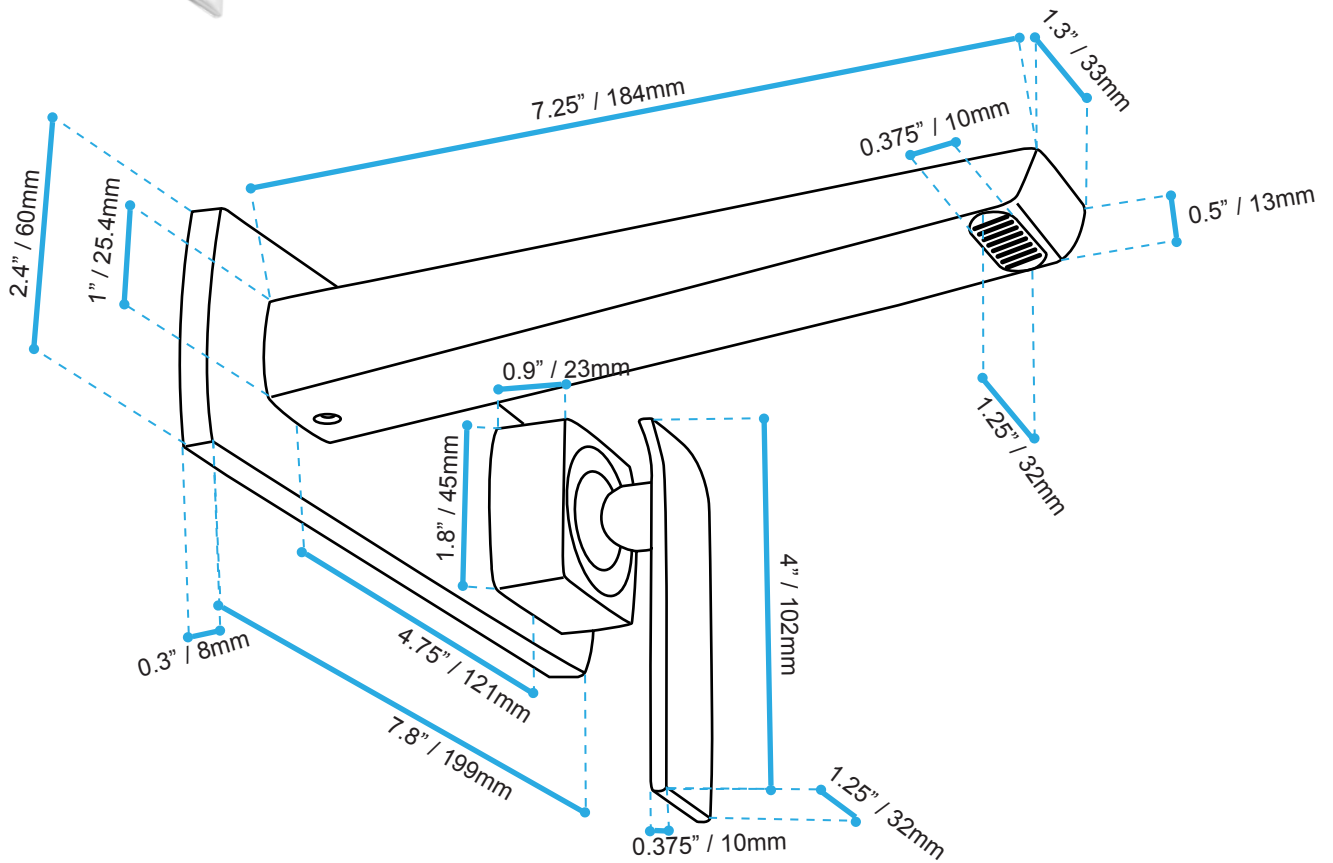

Affordable Luxury

Single Lever Wall mount
Lavatory Faucet

Finish	Net Weight	Gross Weight (kgs)	Shipping Dimensions
Chrome			

Customer Service Call
Toll Free: 1.877.398.8827
Web Site: www.valleyacrylic.com
Email: purchasing@valleyacrylic.com
Fax: 604.820.0124

Measurements may vary \pm 5mm
(Diagram not to scale)