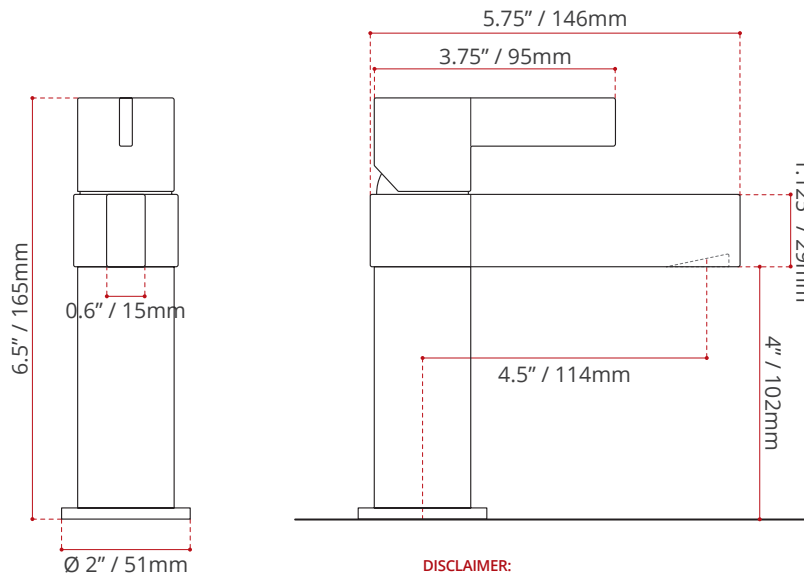

PRESSURE:

45 PSI

FLOW RATE:

3.6 LPM

SHIPPING INFORMATION:

- Length: 8.4" / 215mm
- Width: 8.4" / 215mm
- Height: 7" / 178mm
- Net Weight: 2.16 kg / 4.7 lbs.
- Gross Weight: 2.66 kg / 5.8 lbs.

DISCLAIMER:

Measurements may vary $\pm \frac{1}{4}$ "
(Diagram Not to scale)