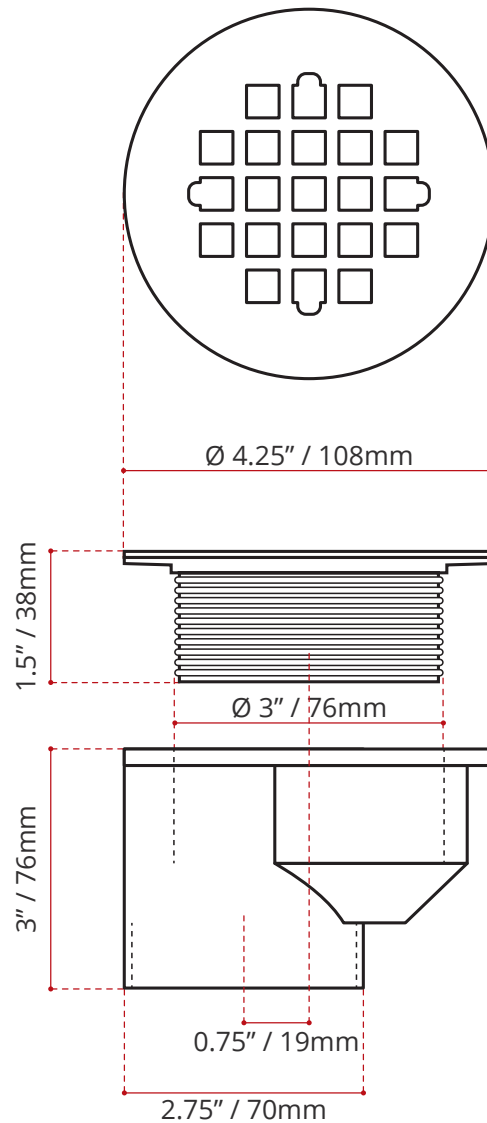

DESCRIPTION
<ul style="list-style-type: none"> • Stainless Steel finish • Complies with CSA & IAPMO standards

SHIPPING INFORMATION
• Length: 6.5" / 165mm
• Width: 6.5" / 165mm
• Height: 3.5" / 89mm
• Net Weight: 0.5 kg / 1.1 lbs.
• Gross Weight: 0.6 kg / 1.3 lbs

DISCLAIMER: Measurements may vary $\pm \frac{1}{4}"$ (Diagram Not to scale)