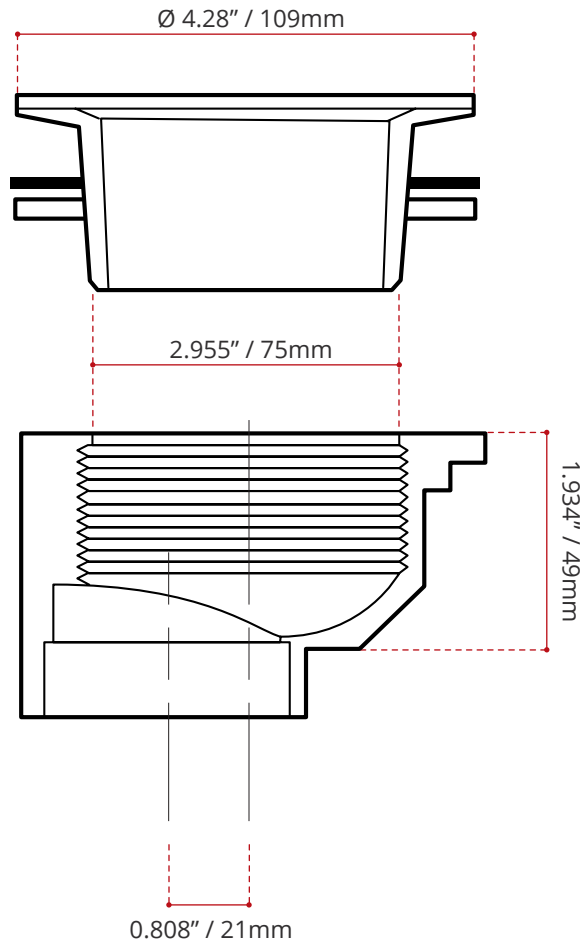

Product images are for illustration purposes only. Actual product(s) may vary.

DESCRIPTION:

- Stainless Steel finish.
- Complies with CSA & IAPMO standards.

SHIPPING INFORMATION:

- Length: 6.5" / 165mm
- Width: 6.5" / 165mm
- Height: 3.5" / 89mm
- Net Weight: 0.5 kg / 1.1 lbs.
- Gross Weight: 0.6 kg / 1.3 lbs.

DISCLAIMER: Measurements may vary ± 1/4" (Diagram Not to scale)