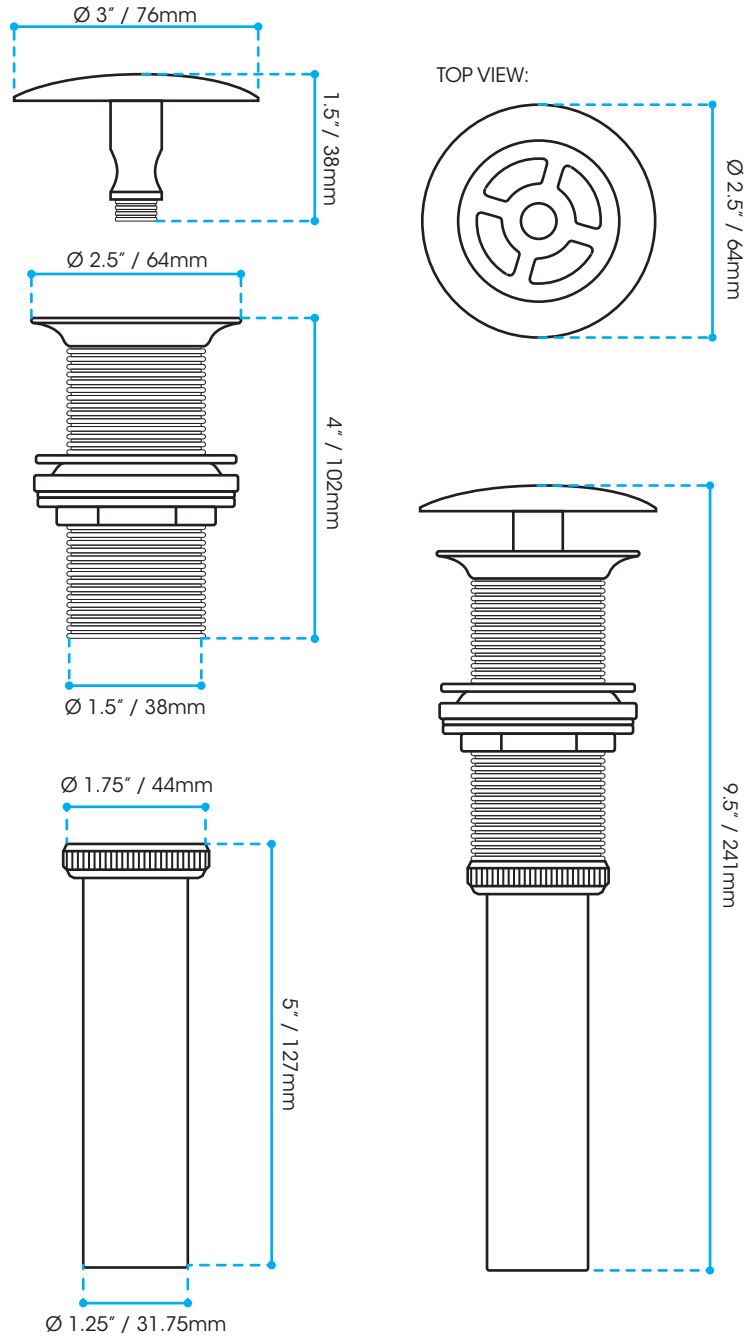

Affordable Luxury

Open grid Drain with Cap

Description:

- Available in: Chrome and Brushed Nickel finish

Shipping Dimensions

10.25 x 2.75 x 2.75" / 260 x 70 x 70mm

Net Weight

Gross Weight

0.9kg / 1.98lbs

1kg / 2.20lbs

Complies With:
 CSA B2451 (2004)
 CSA B48.5 (2002)
 ANSI Z124.1.2 (2005)

 Complies with CSA Standards