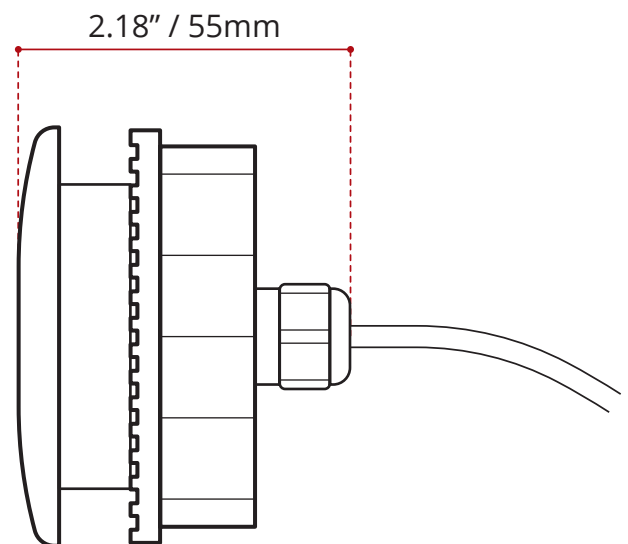

PRODUCT INFORMATION:

- Round LED light
- Chrome Finish

SHIPPING INFORMATION:

- Length: 5" / 127mm
- Width: 5" / 127mm
- Height: 5" / 127mm
- Net Weight: 0.5kg / 1.1lbs.
- Gross Weight: 0.750kg / 1.6lbs.

DISCLAIMER: Measurements may vary ± ¼" (Diagram Not to scale)