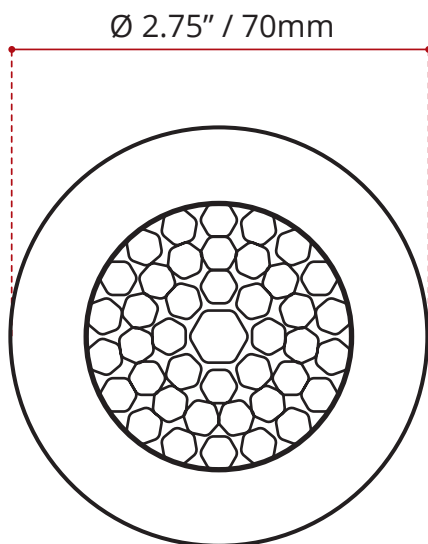

PRODUCT INFORMATION:

- Round LED light
- Chrome Finish

SHIPPING INFORMATION:

- Length: 5" / 127mm
- Width: 5" / 127mm
- Height: 5" / 127mm
- Net Weight: 0.5kg / 1.1lbs.
- Gross Weight: 0.750kg / 1.6lbs.

DISCLAIMER: Measurements may vary ± ¼" (Diagram Not to scale)