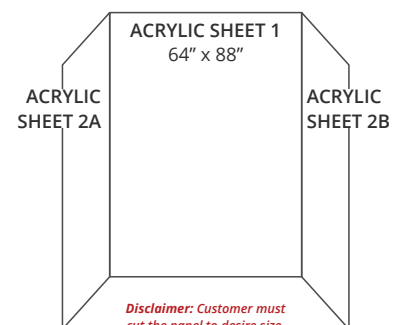

DESCRIPTION:

- **To use with any:**
 - 54" x 30" Single Threshold Shower Bases
 - 54" x 32" Single Threshold Shower Bases
 - 60" x 30" Single Threshold Shower Bases
 - 60" x 32" Single Threshold Shower Bases
 - 60" x 30" Skirted Bathtubs
 - 60" x 32" Skirted Bathtubs
- **The kit includes:**
 - **Two (2)** 64" x 88" Acrylic Sheets (**AA64*88*125WHT**)
- **Wall thickness: 0.125"**
- Easy to clean and maintain
- High gloss / Crack - resistant acrylic
- Pure North American Acrylic

Peel off the protective layer on each acrylic sheet

WALL THICKNESS: 0.125" / 3mm

ACRYLIC SHEET 1
64" x 88"

Disclaimer: Customer must cut the panel to desire size.

ACRYLIC SHEET 2
64" x 88"

Disclaimer: Customer must cut the panel to desire size.

Disclaimer: Customer must cut the panel to desire size.

DISCLAIMER: Measurements may vary \pm 1/4" (Diagram Not to scale)