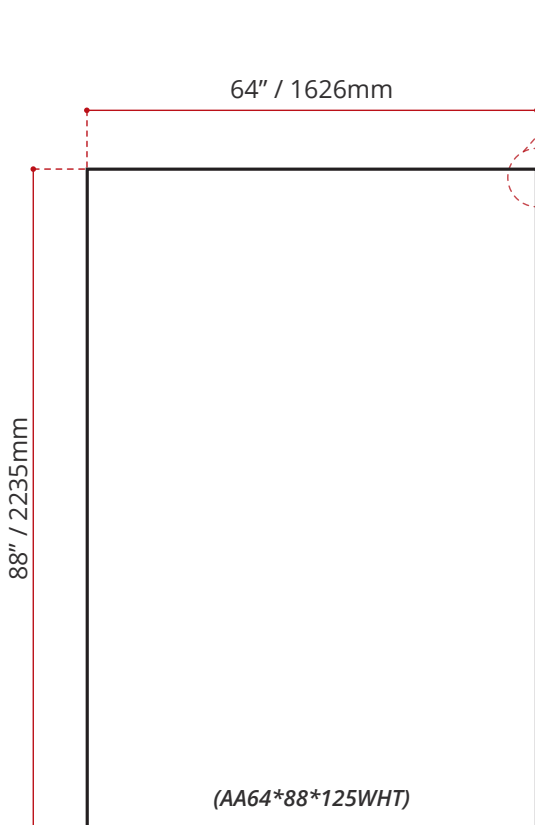

DESCRIPTION:

- **To use with any:**
 - 54" x 30" Single Threshold Shower Bases
 - 54" x 32" Single Threshold Shower Bases
 - 60" x 30" Single Threshold Shower Bases
 - 60" x 32" Single Threshold Shower Bases
 - 60" x 30" Skirted Bathtubs
 - 60" x 32" Skirted Bathtubs
- **The kit includes:**
 - **Two (2)** 64" x 88" Acrylic Sheets (**AA64*88*125WHT**)
- **Wall thickness: 0.125"**
- Easy to clean and maintain
- High gloss / Crack - resistant acrylic
- Pure North American Acrylic

Peel off the protective layer on each acrylic sheet

WALL THICKNESS: 0.125" / 3mm

ACRYLIC SHEET 1
64" x 88"

Disclaimer: Customer must cut the panel to desire size.

ACRYLIC SHEET 2
64" x 88"

Disclaimer: Customer must cut the panel to desire size.

Disclaimer: Customer must cut the panel to desire size.

DISCLAIMER: Measurements may vary \pm 1/4" (Diagram Not to scale)