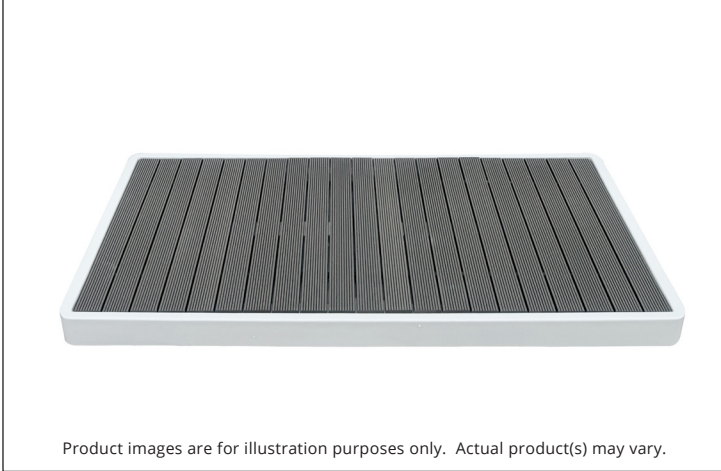

ELEMENT+ BASIN

BASIN FOR ELEMENT+ PLUNGE BATHTUB

MODEL No.	FINISH
BAE-01	GW GLOSS WHITE

PRODUCT INFORMATION:

Enhance your ELEMENT+ Plunge tub experience with our sophisticated companion. Introducing the ELEMENT+ Basin, boasting slip-free flooring for effortless and secure entry and exit from your ELEMENT+ Plunge. Its innovative design elegantly captures any splashes or post-plunge drips, ensuring your space remains dry and immaculate.