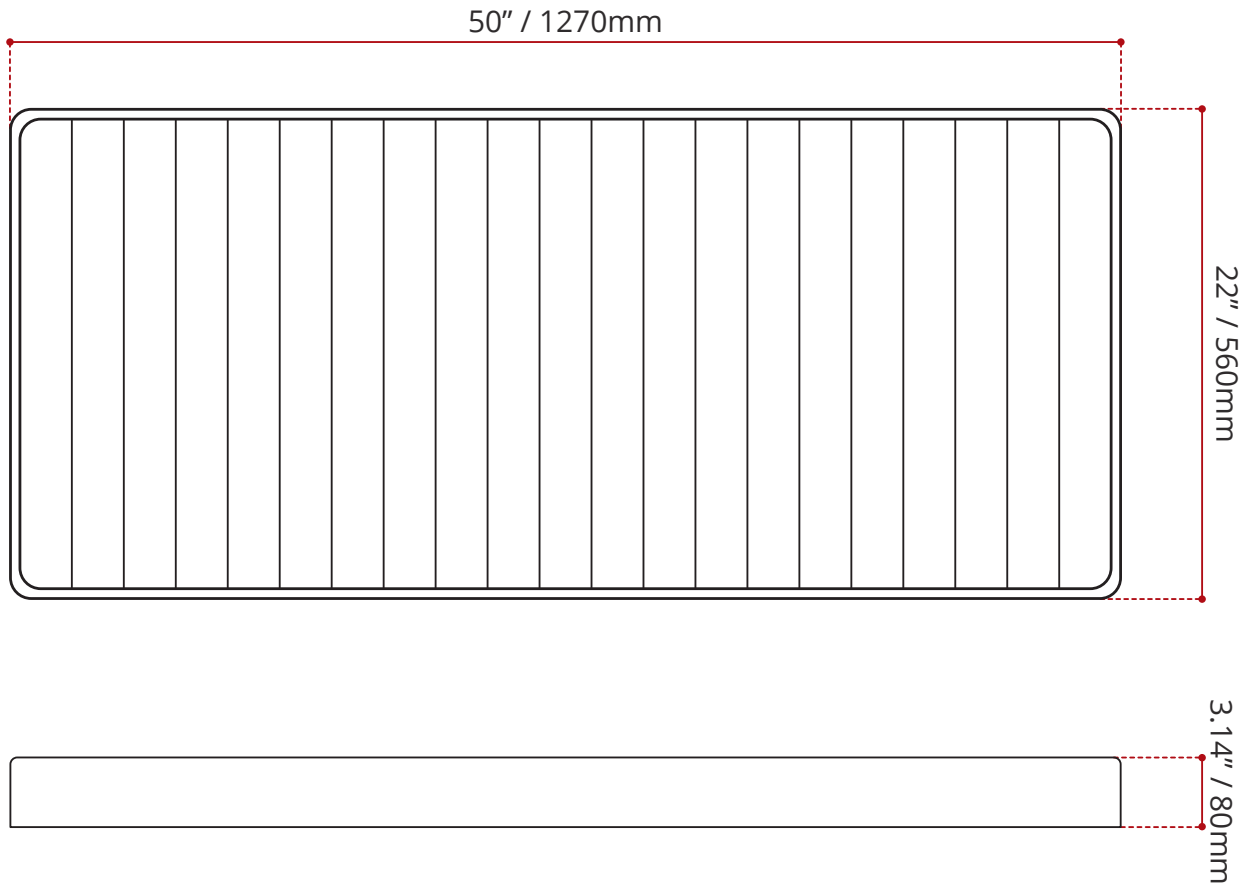

ELEMENT+ BASIN

BASIN FOR ELEMENT+ PLUNGE BATHTUB

MODEL No.	FINISH
BAE-01	GW GLOSS WHITE

PRODUCT INFORMATION:

Enhance your ELEMENT+ Plunge tub experience with our sophisticated companion. Introducing the ELEMENT+ Basin, boasting slip-free flooring for effortless and secure entry and exit from your ELEMENT+ Plunge. Its innovative design elegantly captures any splashes or post-plunge drips, ensuring your space remains dry and immaculate.

DISCLAIMER: Measurements may vary ± 1/8" (Diagram Not to scale)