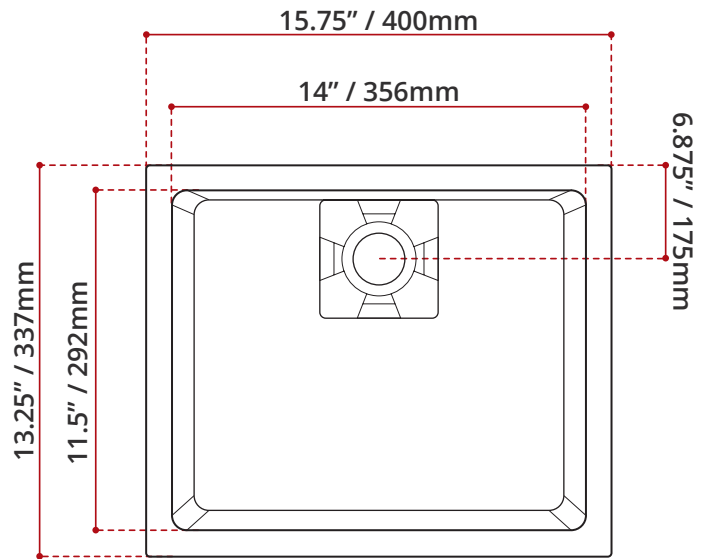

Product images are for illustration purposes only. Actual product(s) may vary.

DESCRIPTION

- Undermount Shila Stone basin
- Default finish White (Matte or Gloss)
- White square drain cover included
- No overflow
- Drain assembly sold separately
- Stain, scratch and crack resistance
- **Made in Canada**
- Complies with CSA & IAPMO standards

DEFAULT FINISHES

MATTE WHITE
1717SDUMMW

GLOSS WHITE
1717SDUMGW

CUSTOM FINISHES

colourme
VALLEY[®]

SHIPPING INFORMATION

- Length: 20" / 508mm
- Width: 20" / 508mm
- Height: 7" / 178mm
- Net Weight: 20 kg / 44 lbs.
- Gross Weight: 23 kg / 50.7 lbs

DISCLAIMER: Measurements may vary ± 1/4" (Diagram Not to scale)