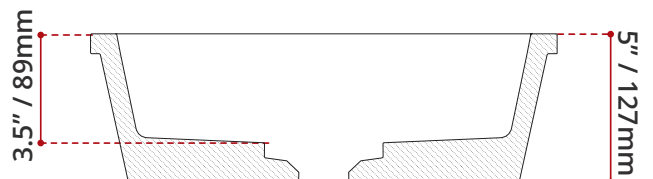

DEFAULT FINISHES

MATTE WHITE
1717SDUMMW

GLOSS WHITE
1717SDUMGW

CUSTOM FINISHES

colourme
VALLEY[®]

SHIPPING INFORMATION

- Length: 20" / 508mm
- Width: 20" / 508mm
- Height: 7" / 178mm
- Net Weight: 20 kg / 44 lbs.
- Gross Weight: 23 kg / 50.7 lbs

DISCLAIMER: Measurements may vary ± 1/4" (Diagram Not to scale)