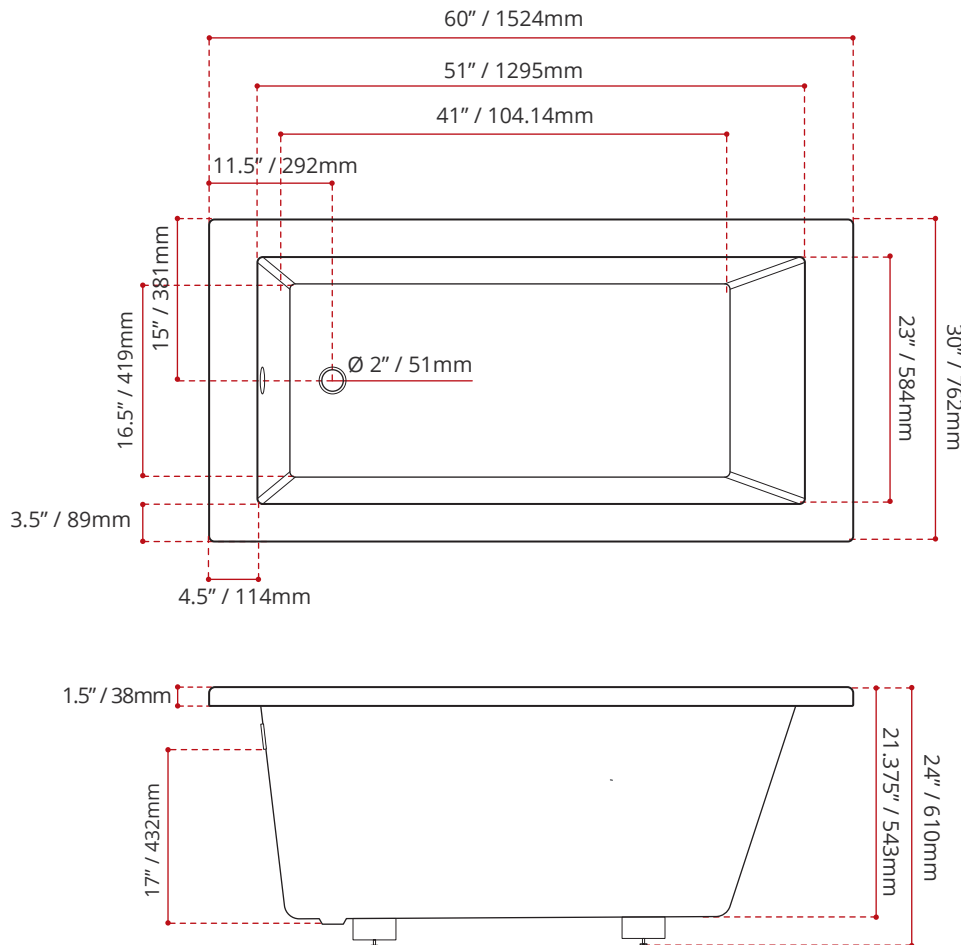

Product images are for illustration purposes only. Actual product(s) may vary.

<b>WHITE FINISH</b>
<b>MODEL No.</b>
<b>1241</b>

DIMENSIONS	WATER DEPTH	CAPACITY
<ul style="list-style-type: none"> <li>• Length: 60" / 1524mm</li> <li>• Width: 30" / 762mm</li> <li>• Height: 24" / 610mm</li> </ul>	17" / 432mm Drain to overflow	56.8 gal. 215 litres of water

PRODUCT INFORMATION:	
<ul style="list-style-type: none"> <li>• Modern style</li> <li>• End drain</li> <li>• Made in Canada</li> </ul>	<ul style="list-style-type: none"> <li>• Drop-in installation</li> <li>• High gloss / Crack-resistant acrylic</li> <li>• Complies with CSA &amp; IAPMO standards</li> </ul>

SHIPPING INFORMATION:	
<ul style="list-style-type: none"> <li>• Length: 62" / 1575mm</li> <li>• Width: 34" / 864mm</li> <li>• Height: 26" / 660mm</li> </ul>	<ul style="list-style-type: none"> <li>• Net Weight: 35 kg / 77 lbs.</li> <li>• Gross Weight: 40 kg / 88 lbs.</li> </ul>

DISCLAIMER: Measurements may vary ± 1/4" (Diagram Not to scale)