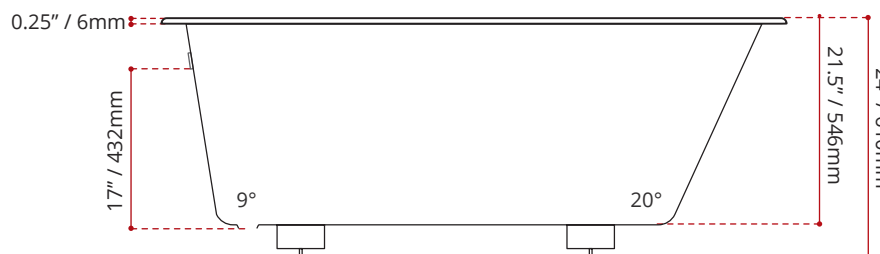

WHITE FINISH
MODEL No.
1341

DIMENSIONS	WATER DEPTH	CAPACITY
<ul style="list-style-type: none"> • Length: 58.75" / 1492mm • Width: 31" / 787mm • Height: 24" / 610mm 	17" / 432mm Drain to overflow	63 gal. 238 litres of water

PRODUCT INFORMATION:	
<ul style="list-style-type: none"> • Modern style • End drain • Made in Canada 	<ul style="list-style-type: none"> • Undermount installation • High gloss / Crack-resistant acrylic • Complies with CSA & IAPMO standards

SHIPPING INFORMATION:	
<ul style="list-style-type: none"> • Length: 62" / 1575mm • Width: 34" / 864mm • Height: 26" / 660mm 	<ul style="list-style-type: none"> • Net Weight: 40 kg / 88 lbs • Gross Weight: 44.5 kg / 98 lbs

DISCLAIMER: Measurements may vary ± 1/4" (Diagram Not to scale)