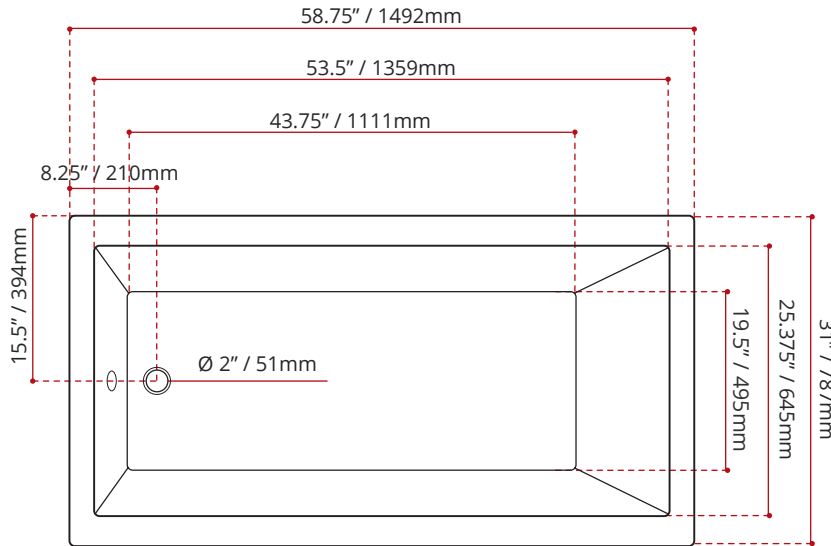

WHITE FINISH
MODEL No.
1341

DIMENSIONS	WATER DEPTH	CAPACITY
<ul style="list-style-type: none"> • Length: 58.75" / 1492mm • Width: 31" / 787mm • Height: 24" / 610mm 	17" / 432mm Drain to overflow	63 gal. 238 litres of water

PRODUCT INFORMATION:	
<ul style="list-style-type: none"> • Modern style • End drain • Made in Canada 	<ul style="list-style-type: none"> • Undermount installation • High gloss / Crack-resistant acrylic • Complies with CSA & IAPMO standards

SHIPPING INFORMATION:	
<ul style="list-style-type: none"> • Length: 62" / 1575mm • Width: 34" / 864mm • Height: 26" / 660mm 	<ul style="list-style-type: none"> • Net Weight: 40 kg / 88 lbs • Gross Weight: 44.5 kg / 98 lbs

DISCLAIMER: Measurements may vary ± 1/4" (Diagram Not to scale)