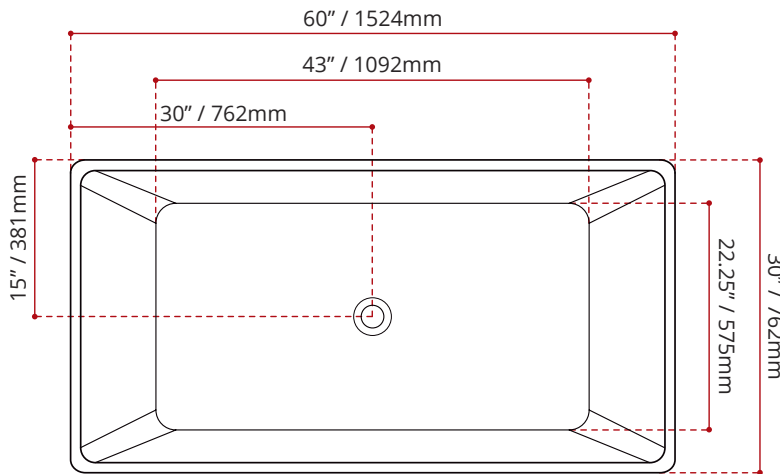

Product images are for illustration purposes only. Actual product(s) may vary.

MODEL No.	FINISH
<b>VA1534</b>	<b>GW</b> GLOSS WHITE

DIMENSIONS	WATER DEPTH	CAPACITY
<ul style="list-style-type: none"> <li>Length: 60" / 1524mm</li> <li>Width: 30" / 762mm</li> <li>Height: 24" / 610mm</li> </ul>	14" / 356mm Drain to overflow	59 gal. 223 litres of water

**PRODUCT INFORMATION:**

Valley's CORAL freestanding bathtub features a sleek, modern design with a wide, deep bathing well and gently sloped ends for ultimate comfort and relaxation. Crafted from durable stone resin, it offers excellent heat retention and is resistant to scratches and stains, ensuring long-lasting performance. The tub includes an integral slotted overflow, a chrome pop-up drain, and meets CSA and IAPMO standards for quality and safety.

**SHIPPING INFORMATION:**

- Length: 63" / 1600mm
- Width: 33" / 840mm
- Height: 28" / 710mm
- Net Weight: 70 kg / 155 lbs.
- Gross Weight: 77 kg / 170 lbs.

**CUSTOMIZE YOUR TUB**

ALL UPCHARGE OPTIONS ARE MADE TO ORDER  
- NO REFUND - NO RETURN -

EXTERIOR FINISH OPTION

DISCLAIMER: Measurements may vary ± ¼" (Diagram Not to scale)