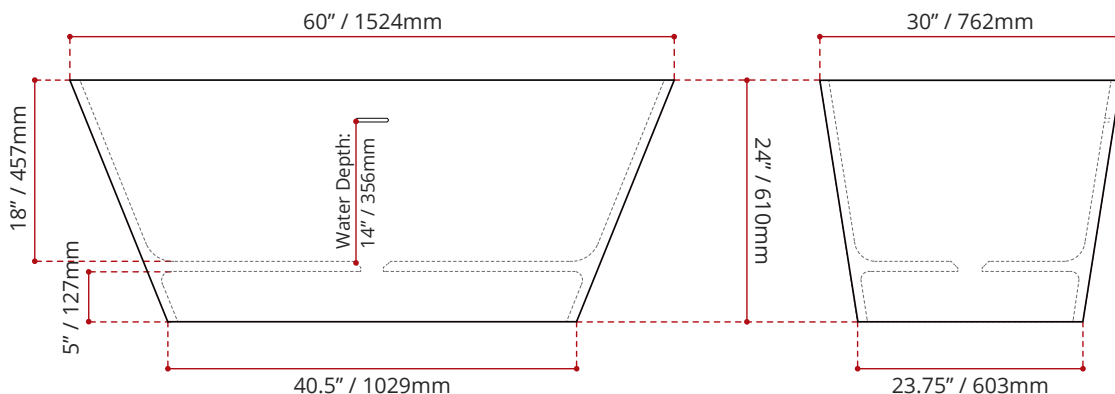

Product images are for illustration purposes only. Actual product(s) may vary.

MODEL No.	FINISH
<b>VA1534</b>	<b>GW</b> GLOSS WHITE

DIMENSIONS	WATER DEPTH	CAPACITY
<ul style="list-style-type: none"> <li>Length: 60" / 1524mm</li> <li>Width: 30" / 762mm</li> <li>Height: 24" / 610mm</li> </ul>	14" / 356mm Drain to overflow	59 gal. 223 litres of water

**PRODUCT INFORMATION:**

Valley's CORAL freestanding bathtub features a sleek, modern design with a wide, deep bathing well and gently sloped ends for ultimate comfort and relaxation. Crafted from durable stone resin, it offers excellent heat retention and is resistant to scratches and stains, ensuring long-lasting performance. The tub includes an integral slotted overflow, a chrome pop-up drain, and meets CSA and IAPMO standards for quality and safety.

**SHIPPING INFORMATION:**

- Length: 63" / 1600mm
- Width: 33" / 840mm
- Height: 28" / 710mm
- Net Weight: 70 kg / 155 lbs.
- Gross Weight: 77 kg / 170 lbs.

**CUSTOMIZE YOUR TUB**

ALL UPCHARGE OPTIONS ARE MADE TO ORDER  
- NO REFUND - NO RETURN -

EXTERIOR FINISH OPTION

DISCLAIMER: Measurements may vary ± ¼" (Diagram Not to scale)