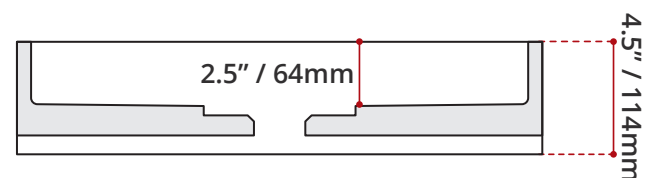

Product images are for illustration purposes only. Actual product(s) may vary.

DESCRIPTION

- Above counter Shila Stone basin
- Default finish White (Matte or Gloss)
- White oval drain cover included
- No overflow
- Drain assembly sold separately
- Stain, scratch and crack resistance
- **Made in Canada**
- Complies with CSA & IAPMO standards

DISCLAIMER: Measurements may vary ± 1/4" (Diagram Not to scale)

DEFAULT FINISHES

MATTE WHITE
COSMOMW

GLOSS WHITE
COSMOGW

CUSTOM FINISHES

colourme
VALLEY⁺

SHIPPING INFORMATION

- Length: 23" / 584mm
- Width: 17" / 432mm
- Height: 7" / 178mm
- Net Weight: 7 kg / 15.4 lbs.
- Gross Weight: 7.5 kg / 16.5 lbs