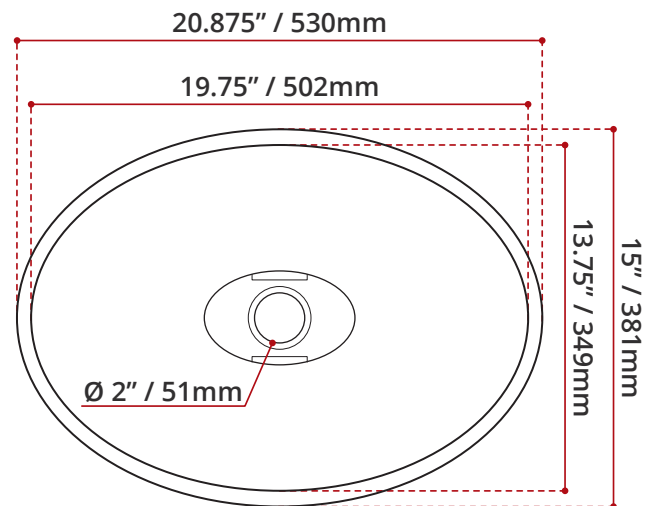

Product images are for illustration purposes only. Actual product(s) may vary.

DESCRIPTION

- Above counter Shila Stone basin
- Default finish White (Matte or Gloss)
- White oval drain cover included
- No overflow
- Drain assembly sold separately
- Stain, scratch and crack resistance
- **Made in Canada**
- Complies with CSA & IAPMO standards

DISCLAIMER: Measurements may vary ± 1/4" (Diagram Not to scale)

DEFAULT FINISHES

MATTE WHITE
COSMOMW

GLOSS WHITE
COSMOGW

CUSTOM FINISHES

colourme
VALLEY⁺

SHIPPING INFORMATION

- Length: 23" / 584mm
- Width: 17" / 432mm
- Height: 7" / 178mm
- Net Weight: 7 kg / 15.4 lbs.
- Gross Weight: 7.5 kg / 16.5 lbs