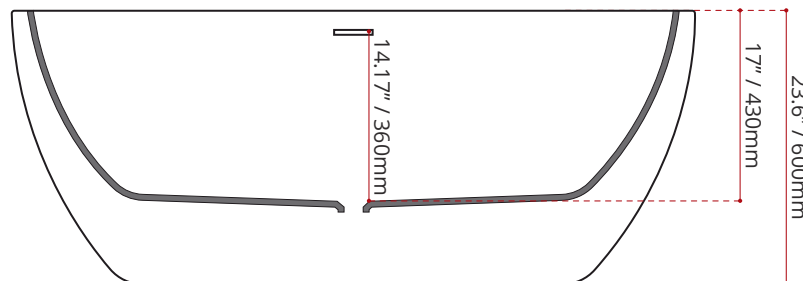

Product images are for illustration purposes only. Actual product(s) may vary.

MODEL No.	FINISH
945	GW GLOSS WHITE

DIMENSIONS	WATER DEPTH	CAPACITY
<ul style="list-style-type: none"> • Length: 59" / 1500mm • Width: 28.75" / 730mm • Height: 23.6" / 600mm 	14.17" / 360mm Drain to overflow	40.25 gal. 152.3 litres of water

PRODUCT INFORMATION:

Valley's DAWN is a modern freestanding bath with a wide, deep bathing well. A gentle slope offers a more leisurely soak. *This tub comes with an integral slotted overflow and a white pop-up drain is included.* Complies with CSA & IAPMO standards

SHIPPING INFORMATION:

- Length: 61" / 1550mm
- Width: 30" / 762mm
- Height: 25" / 635mm
- Net Weight: tba.
- Gross Weight: tba.

DISCLAIMER: Measurements may vary ± ¼" (Diagram Not to scale)

CUSTOMIZE YOUR TUB