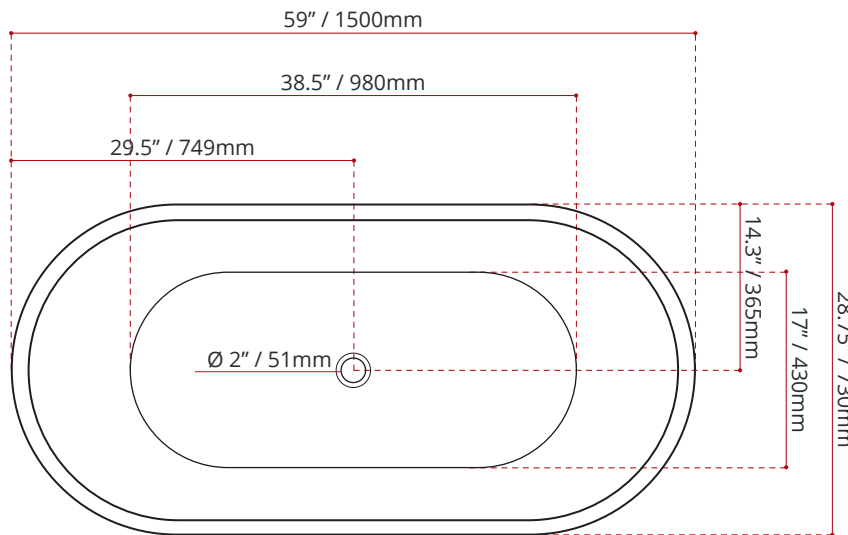

Product images are for illustration purposes only. Actual product(s) may vary.

MODEL No.	FINISH
945	GW GLOSS WHITE

DIMENSIONS	WATER DEPTH	CAPACITY
<ul style="list-style-type: none"> • Length: 59" / 1500mm • Width: 28.75" / 730mm • Height: 23.6" / 600mm 	14.17" / 360mm Drain to overflow	40.25 gal. 152.3 litres of water

PRODUCT INFORMATION:

Valley's DAWN is a modern freestanding bath with a wide, deep bathing well. A gentle slope offers a more leisurely soak. *This tub comes with an integral slotted overflow and a white pop-up drain is included.* Complies with CSA & IAPMO standards

SHIPPING INFORMATION:

- Length: 61" / 1550mm
- Width: 30" / 762mm
- Height: 25" / 635mm
- Net Weight: tba.
- Gross Weight: tba.

DISCLAIMER: Measurements may vary ± ¼" (Diagram Not to scale)

CUSTOMIZE YOUR TUB