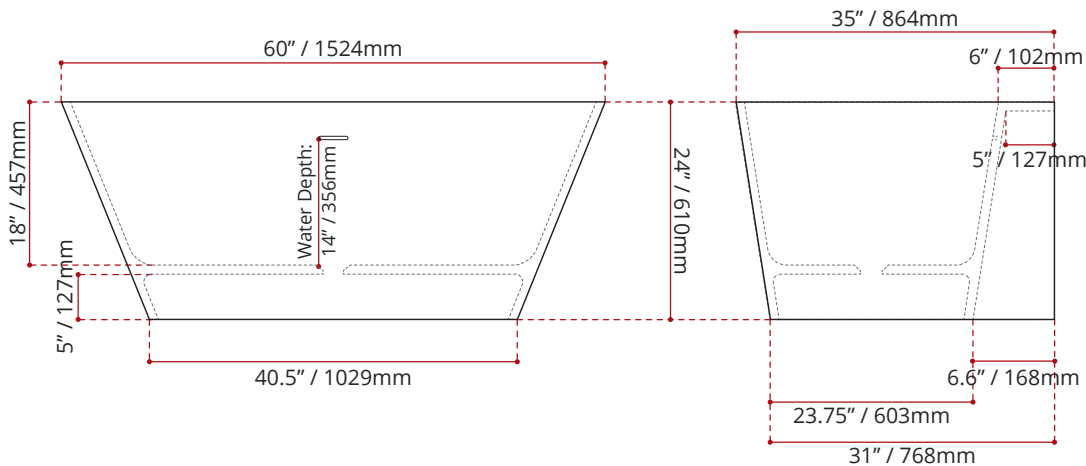

Product images are for illustration purposes only. Actual product(s) may vary.

PRODUCT INFORMATION:

Valley's EMERALD freestanding bathtub showcases a sleek geometric design that exudes sophistication. Its spacious deck is perfect for mounting your choice of faucets or bath fillers. Crafted from stone resin, this tub is exceptionally durable, scratch and stain-resistant, and offers superior insulation for excellent heat retention. It features an integral slotted overflow, includes a chrome pop-up drain, and complies with CSA and IAPMO standards for quality and safety.

MODEL No.	FINISH
VA1046	GW GLOSS WHITE

DIMENSIONS	WATER DEPTH	CAPACITY
<ul style="list-style-type: none"> • Length: 60" / 1524mm • Width: 35" / 864mm • Height: 24" / 610mm 	14" / 356mm Drain to overflow	59 gal. 223 litres of water

SHIPPING INFORMATION:

- Length: 63" / 1600mm
- Width: 37" / 940mm
- Height: 26" / 660mm
- Net Weight: 150 kg / 330 lbs.
- Gross Weight: 180 kg / 397 lbs.

CUSTOMIZE YOUR TUB

ALL UPCHARGE OPTIONS ARE MADE TO ORDER
- NO REFUND - NO RETURN -

EXTERIOR FINISH OPTION

colourme
VALLEY

DISCLAIMER: Measurements may vary ± ¼" (Diagram Not to scale)