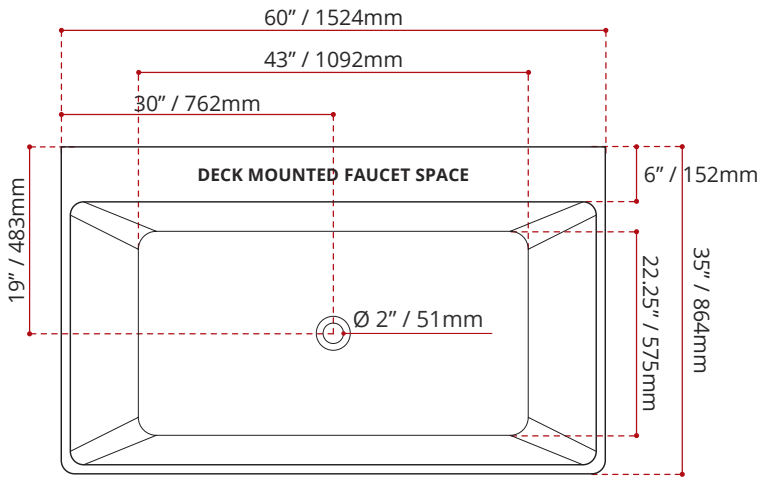

Product images are for illustration purposes only. Actual product(s) may vary.

PRODUCT INFORMATION:

Valley's EMERALD freestanding bathtub showcases a sleek geometric design that exudes sophistication. Its spacious deck is perfect for mounting your choice of faucets or bath fillers. Crafted from stone resin, this tub is exceptionally durable, scratch and stain-resistant, and offers superior insulation for excellent heat retention. It features an integral slotted overflow, includes a chrome pop-up drain, and complies with CSA and IAPMO standards for quality and safety.

MODEL No.	FINISH
VA1046	GW GLOSS WHITE

DIMENSIONS	WATER DEPTH	CAPACITY
<ul style="list-style-type: none"> • Length: 60" / 1524mm • Width: 35" / 864mm • Height: 24" / 610mm 	14" / 356mm Drain to overflow	59 gal. 223 litres of water

SHIPPING INFORMATION:

- Length: 63" / 1600mm
- Width: 37" / 940mm
- Height: 26" / 660mm
- Net Weight: 150 kg / 330 lbs.
- Gross Weight: 180 kg / 397 lbs.

CUSTOMIZE YOUR TUB

ALL UPCHARGE OPTIONS ARE MADE TO ORDER
- NO REFUND - NO RETURN -

EXTERIOR FINISH OPTION

colourme
VALLEY

DISCLAIMER: Measurements may vary ± ¼" (Diagram Not to scale)