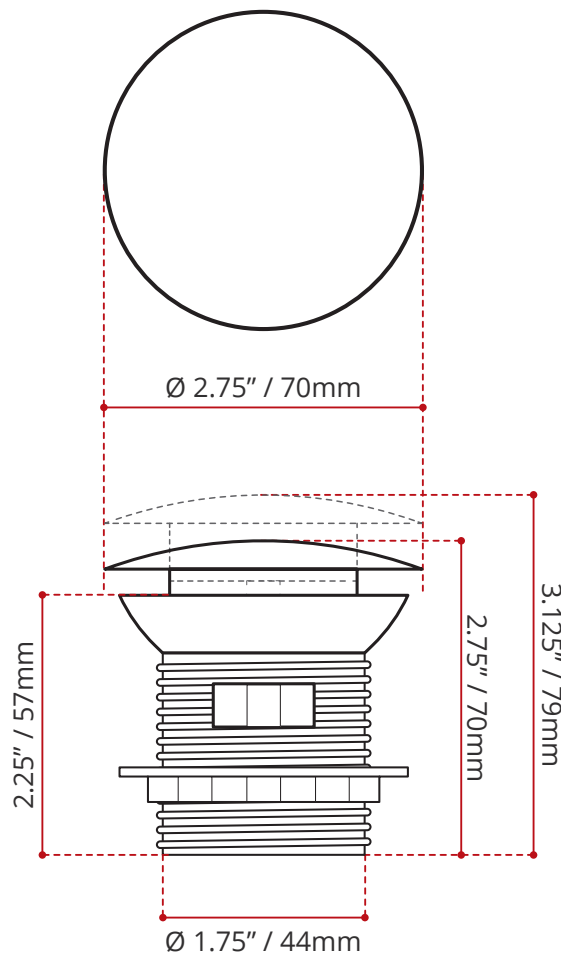

Product images are for illustration purposes only. Actual product(s) may vary.

DESCRIPTION:

- Push style pop-up drain
- Complies with CSA & IAPMO standards
- **Matte Black finish**
- Quality brass construction
- Corrosion-resistant
- To use with: AMBER, SPINEL, ATARAXY, VIOLA Freestanding Bathtubs

SHIPPING INFORMATION:

- Length: 3" / 76mm
- Width: 3" / 76mm
- Height: 5" / 127mm
- Net Weight: 0.4 kg / 0.9 lbs.
- Gross Weight: 0.5 kg / 1.1 lbs.

DISCLAIMER: Measurements may vary ±1/4" (Diagram Not to scale)