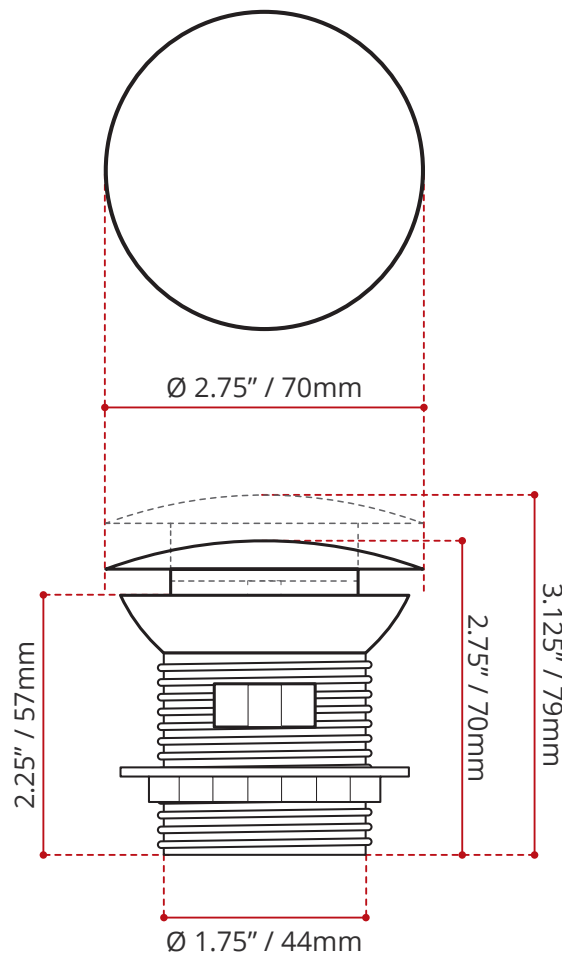

Product images are for illustration purposes only. Actual product(s) may vary.

DESCRIPTION:

- Push style pop-up drain
- Complies with CSA & IAPMO standards
- **Gloss White finish**
- Quality brass construction
- Corrosion-resistant
- To use with: AMBER, SPINEL, ATARAXY, VIOLA Freestanding Bathtubs

SHIPPING INFORMATION:

- Length: 3" / 76mm
- Width: 3" / 76mm
- Height: 5" / 127mm
- Net Weight: 0.4 kg / 0.9 lbs.
- Gross Weight: 0.5 kg / 1.1 lbs.

DISCLAIMER: Measurements may vary ±1/4" (Diagram Not to scale)