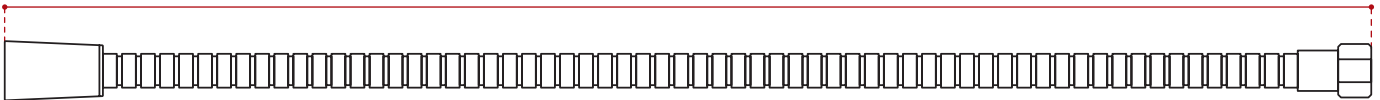

PRODUCT INFORMATION:

Stainless steel supply hose for:

- 802.015.100-1 ROUND HAND SHOWER
- 59" / 1.5m flexible reinforced stainless steel supply hose

SHIPPING INFORMATION:

- Length: 5" / 127mm
- Width: 5" / 127mm
- Height: 5" / 127mm
- Net Weight: 0.5kg / 1.1lbs.
- Gross Weight: 0.750kg / 1.6lbs.

59" / 1499mm

DISCLAIMER: Measurements may vary ± ¼" (Diagram Not to scale)