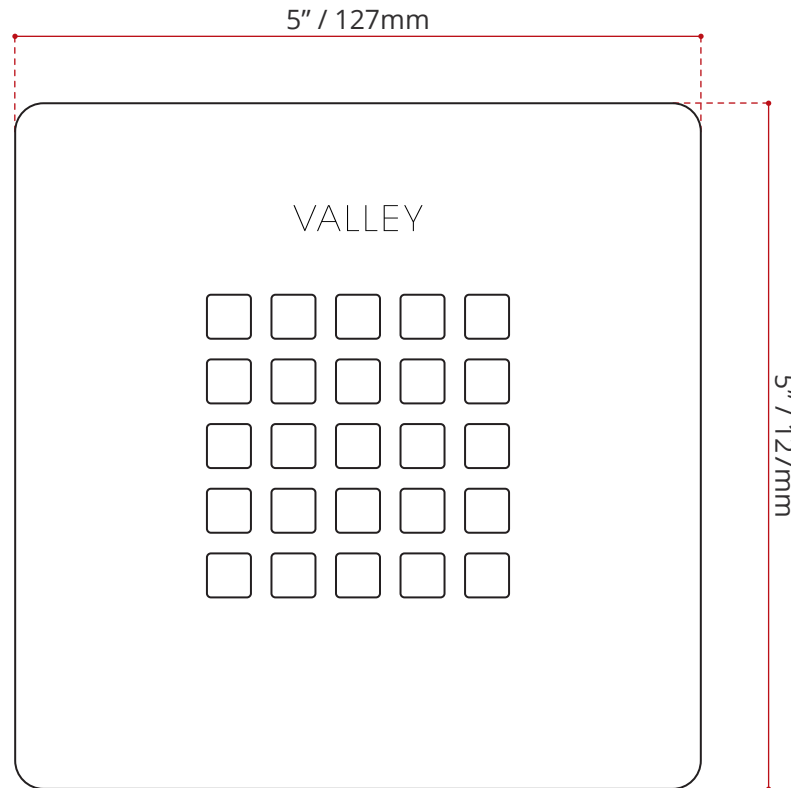

FINISH	MODEL No.
MATTE WHITE	IDC1
NOIR	IDC2
NOIR MARBLE	IDC3
CONCRETE	IDC4
SAND	IDC5

DISCLAIMER: Measurements may vary \pm 1/4" (Diagram Not to scale)