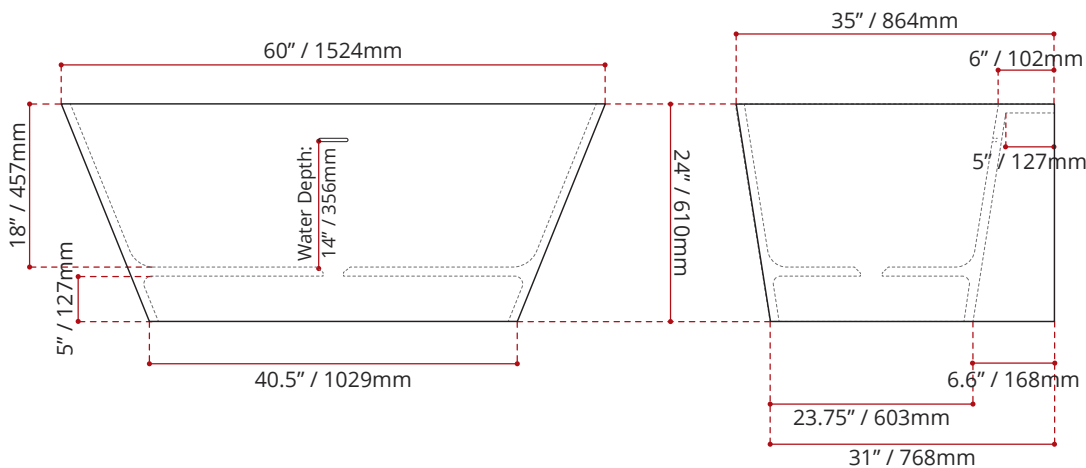

Product images are for illustration purposes only. Actual product(s) may vary.

MODEL No.	FINISH
VA1014	GW GLOSS WHITE

DIMENSIONS	WATER DEPTH	CAPACITY
<ul style="list-style-type: none"> Length: 60" / 1524mm Width: 35" / 864mm Height: 24" / 610mm 	14" / 356mm Drain to overflow	59 gal. 223 litres of water

SHIPPING INFORMATION:

- Length: 63" / 1600mm
- Width: 37" / 940mm
- Height: 26" / 660mm
- Net Weight: 150 kg / 330 lbs.
- Gross Weight: 180 kg / 397 lbs.

CUSTOMIZE YOUR TUB

ALL UPCHARGE OPTIONS ARE MADE TO ORDER
- NO REFUND - NO RETURN -

EXTERIOR FINISH OPTION
colourme VALLEY

DISCLAIMER: Measurements may vary ± ¼" (Diagram Not to scale)