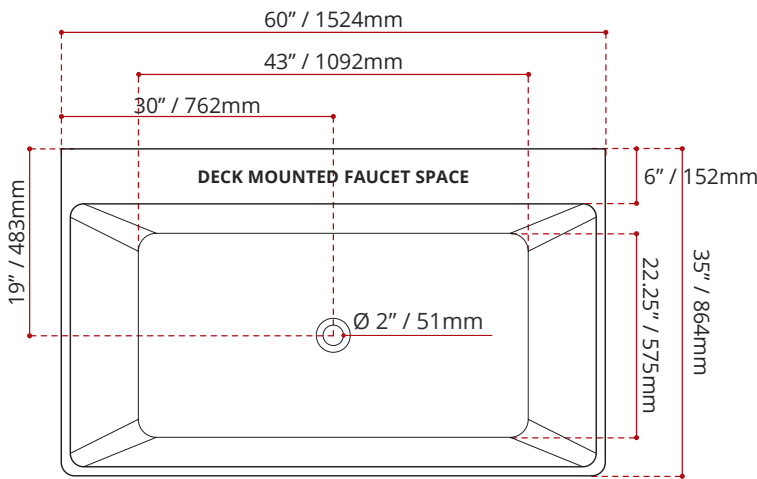

Product images are for illustration purposes only. Actual product(s) may vary.

MODEL No.	FINISH
VA1014	GW GLOSS WHITE

DIMENSIONS	WATER DEPTH	CAPACITY
<ul style="list-style-type: none"> Length: 60" / 1524mm Width: 35" / 864mm Height: 24" / 610mm 	14" / 356mm Drain to overflow	59 gal. 223 litres of water

PRODUCT INFORMATION:

Valley's JASPER freestanding bath combines clean design with functionality. It supports wall-mount installation and features a spacious deck for faucet or filler mounting. Made from durable Shila Stone, it offers excellent heat retention and is scratch and stain-resistant. Includes an integral slotted overflow, a chrome pop-up drain, and complies with CSA and IAPMO standards.

SHIPPING INFORMATION:

- Length: 63" / 1600mm
- Width: 37" / 940mm
- Height: 26" / 660mm
- Net Weight: 150 kg / 330 lbs.
- Gross Weight: 180 kg / 397 lbs.

CUSTOMIZE YOUR TUB

ALL UPCHARGE OPTIONS ARE MADE TO ORDER
- NO REFUND - NO RETURN -

EXTERIOR FINISH OPTION
colourme VALLEY

DISCLAIMER: Measurements may vary ± ¼" (Diagram Not to scale)