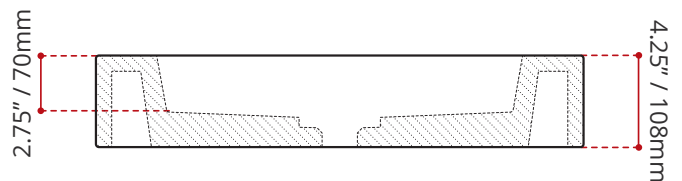

SHIPPING INFORMATION
• Length: 26.4" / 671mm
• Width: 21.7" / 551mm
• Height: 27.2" / 691mm
• Net Weight: 28.5kg / 63lbs
• Gross Weight: 30kg / 66lbs

DISCLAIMER: Measurements may vary ± 1/4" (Diagram Not to scale)

TOP DRAWER

BOTTOM DRAWER

DISCLAIMER: Measurements may vary ± 1/4" (Diagram Not to scale)

Product images are for illustration purposes only. Actual product(s) may vary.

DESCRIPTION:

- Above counter Shila Stone basin
- Default finish White (Matte or Gloss)
- White square drain cover included
- No overflow
- Drain assembly sold separately
- Wall-mount option available
- Stain, scratch and crack resistance
- Fabricated in Canada
- Complies with CSA & IAPMO standards

- Length: 26" / 660mm
- Net Weight: 16 kg / 35 lbs.
- Width: 21" / 533mm
- Gross Weight: 18 kg / 39 lbs.
- Height: 10" / 254mm

BASIN VARIATIONS

ALL UPCHARGE OPTIONS ARE MADE TO ORDER - NO REFUND - NO RETURN -