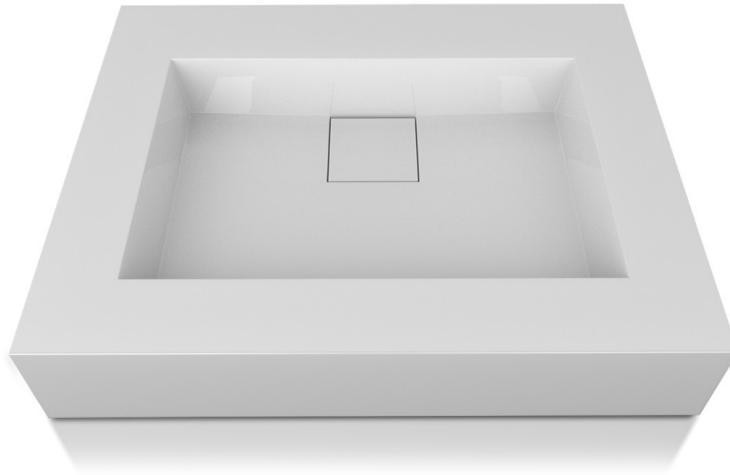

DESCRIPTION:
• Wall-Hung Cabinet
• Two <i>New Zealand</i> pinewood soft closed drawers
• Basin NOT included
• Solid Grey Oak wood grain finish
• Comes with removable compartments
• Two removable magnifying mirrors (5X & 10X)

SHIPPING INFORMATION
• Length: 26.4" / 671mm
• Width: 21.7" / 551mm
• Height: 27.2" / 691mm
• Net Weight: 28.5kg / 63lbs
• Gross Weight: 30kg / 66lbs

DISCLAIMER: Measurements may vary ± 1/4" (Diagram Not to scale)

TOP DRAWER

BOTTOM DRAWER

DISCLAIMER: Measurements may vary ± 1/4" (Diagram Not to scale)

Product images are for illustration purposes only. Actual product(s) may vary.

DESCRIPTION:

- Above counter Shila Stone basin
- Default finish White (Matte or Gloss)
- White square drain cover included
- No overflow
- Drain assembly sold separately
- Wall-mount option available
- Stain, scratch and crack resistance
- Fabricated in Canada
- Complies with CSA & IAPMO standards

- Length: 26" / 660mm
- Net Weight: 16 kg / 35 lbs.
- Width: 21" / 533mm
- Gross Weight: 18 kg / 39 lbs.
- Height: 10" / 254mm

BASIN VARIATIONS

ALL UPCHARGE OPTIONS ARE MADE TO ORDER - NO REFUND - NO RETURN -