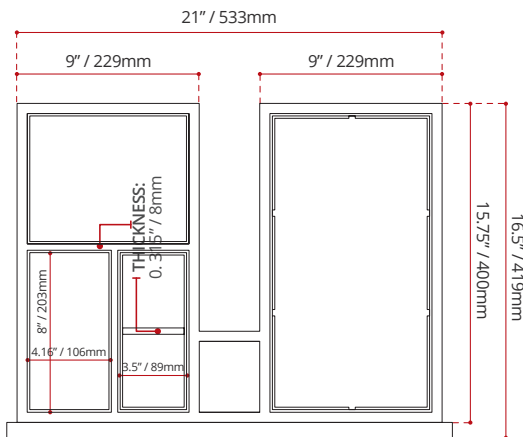

SHIPPING INFORMATION
• Length: 26.4" / 671mm
• Width: 21.7" / 551mm
• Height: 27.2" / 691mm
• Net Weight: 28.5kg / 63lbs
• Gross Weight: 30kg / 66lbs

DISCLAIMER: Measurements may vary ± 1/4" (Diagram Not to scale)

TOP DRAWER

BOTTOM DRAWER

DISCLAIMER: Measurements may vary ± 1/4" (Diagram Not to scale)

Product images are for illustration purposes only. Actual product(s) may vary.

DESCRIPTION:

- Above counter Shila Stone basin
- Default finish White (Matte or Gloss)
- White square drain cover included
- No overflow
- Drain assembly sold separately
- Wall-mount option available
- Stain, scratch and crack resistance
- Fabricated in Canada
- Complies with CSA & IAPMO standards

- Length: 26" / 660mm
- Net Weight: 16 kg / 35 lbs.
- Width: 21" / 533mm
- Gross Weight: 18 kg / 39 lbs.
- Height: 10" / 254mm

BASIN VARIATIONS

ALL UPCHARGE OPTIONS ARE MADE TO ORDER - NO REFUND - NO RETURN -

2419SDW		LIP SIZE OPTIONS			WALL MOUNT
		1" LIP Drop-In Cutting Required	2.5" LIP Drop-In Cutting Required	4.25" LIP Vessel Drain portion Cutting Required	WM
		 1" / 25mm	 2.5" / 64mm	 4.25" / 108mm	 4.25" / 108mm
		FAUCET HOLE DRILLING OPTIONS			
NH NO HOLE 	(MATTE WHITE FINISH)	2419SDMW1-NH	2419SDMW25-NH	2419SDMW425-NH	2419SDMW425WM-NH
	(GLOSS WHITE FINISH)	2419SDGW1-NH	2419SDGW25-NH	2419SDGW425-NH	2419SDGW425WM-NH
1H 1 HOLE 	(MATTE WHITE FINISH)	2419SDMW1-1H	2419SDMW25-1H	2419SDMW425-1H	2419SDMW425WM-1H
	(GLOSS WHITE FINISH)	2419SDGW1-1H	2419SDGW25-1H	2419SDGW425-1H	2419SDGW425WM-1H
8C 8" CENTER 	(MATTE WHITE FINISH)	2419SDMW1-8C	2419SDMW25-8C	2419SDMW425-8C	2419SDMW425WM-8C
	(GLOSS WHITE FINISH)	2419SDGW1-8C	2419SDGW25-8C	2419SDGW425-8C	2419SDGW425WM-8C