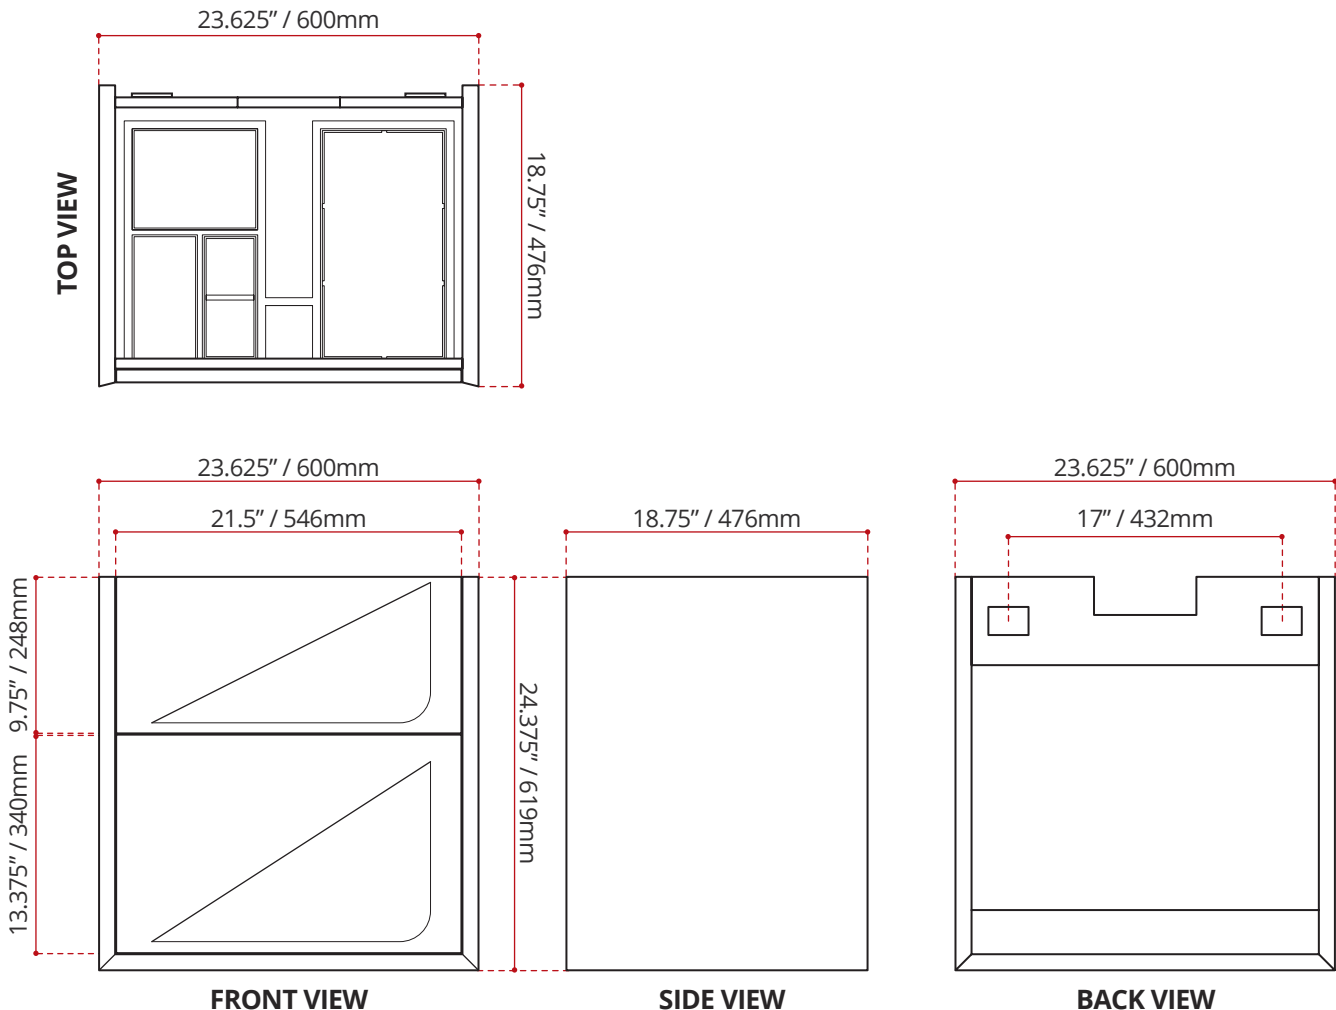

DESCRIPTION:
• Wall-Hung Cabinet
• Two <i>New Zealand</i> pinewood soft closed drawers
• Basin NOT included
• Solid Grey Oak wood grain finish
• Comes with removable compartments
• Two removable magnifying mirrors (5X & 10X)

SHIPPING INFORMATION
• Length: 26.4" / 671mm
• Width: 21.7" / 551mm
• Height: 27.2" / 691mm
• Net Weight: 28.5kg / 63lbs
• Gross Weight: 30kg / 66lbs

DISCLAIMER: Measurements may vary ± 1/4" (Diagram Not to scale)

TOP DRAWER

BOTTOM DRAWER

DISCLAIMER: Measurements may vary ± 1/4" (Diagram Not to scale)

Product images are for illustration purposes only. Actual product(s) may vary.

DESCRIPTION:

- Above counter Shila Stone basin
- Default finish White (Matte or Gloss)
- White square drain cover included
- No overflow
- Drain assembly sold separately
- Wall-mount option available
- Stain, scratch and crack resistance
- Fabricated in Canada
- Complies with CSA & IAPMO standards

- Length: 26" / 660mm
- Net Weight: 16 kg / 35 lbs.
- Width: 21" / 533mm
- Gross Weight: 18 kg / 39 lbs.
- Height: 10" / 254mm

BASIN VARIATIONS

ALL UPCHARGE OPTIONS ARE MADE TO ORDER - NO REFUND - NO RETURN -