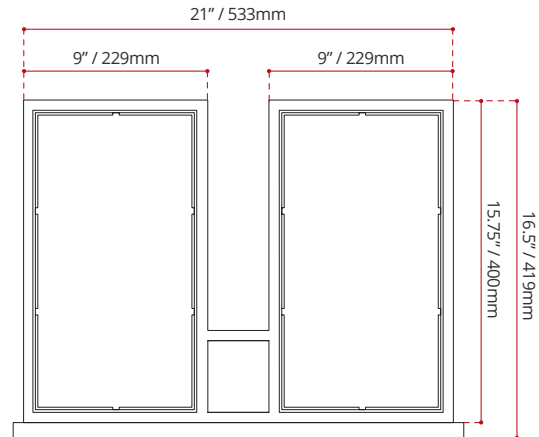

SHIPPING INFORMATION
• Length: 26.4" / 671mm
• Width: 21.7" / 551mm
• Height: 27.2" / 691mm
• Net Weight: 28.5kg / 63lbs
• Gross Weight: 30kg / 66lbs

DISCLAIMER: Measurements may vary ± 1/4" (Diagram Not to scale)

TOP DRAWER

BOTTOM DRAWER

DISCLAIMER: Measurements may vary ± 1/4" (Diagram Not to scale)

Product images are for illustration purposes only. Actual product(s) may vary.

DESCRIPTION:

- Above counter Shila Stone basin
- Default finish White (Matte or Gloss)
- White square drain cover included
- No overflow
- Drain assembly sold separately
- Wall-mount option available
- Stain, scratch and crack resistance
- Fabricated in Canada
- Complies with CSA & IAPMO standards

- Length: 26" / 660mm
- Net Weight: 16 kg / 35 lbs.
- Width: 21" / 533mm
- Gross Weight: 18 kg / 39 lbs.
- Height: 10" / 254mm

BASIN VARIATIONS

ALL UPCHARGE OPTIONS ARE MADE TO ORDER - NO REFUND - NO RETURN -

2419SDW		LIP SIZE OPTIONS			WALL MOUNT
		1" LIP Drop-In Cutting Required	2.5" LIP Drop-In Cutting Required	4.25" LIP Vessel Drain portion Cutting Required	WM
		 1" / 25mm	 2.5" / 64mm	 4.25" / 108mm	 4.25" / 108mm
		FAUCET HOLE DRILLING OPTIONS			
NH NO HOLE 	(MATTE WHITE FINISH)	2419SDMW1-NH	2419SDMW25-NH	2419SDMW425-NH	2419SDMW425WM-NH
	(GLOSS WHITE FINISH)	2419SDGW1-NH	2419SDGW25-NH	2419SDGW425-NH	2419SDGW425WM-NH
1H 1 HOLE 	(MATTE WHITE FINISH)	2419SDMW1-1H	2419SDMW25-1H	2419SDMW425-1H	2419SDMW425WM-1H
	(GLOSS WHITE FINISH)	2419SDGW1-1H	2419SDGW25-1H	2419SDGW425-1H	2419SDGW425WM-1H
8C 8" CENTER 	(MATTE WHITE FINISH)	2419SDMW1-8C	2419SDMW25-8C	2419SDMW425-8C	2419SDMW425WM-8C
	(GLOSS WHITE FINISH)	2419SDGW1-8C	2419SDGW25-8C	2419SDGW425-8C	2419SDGW425WM-8C