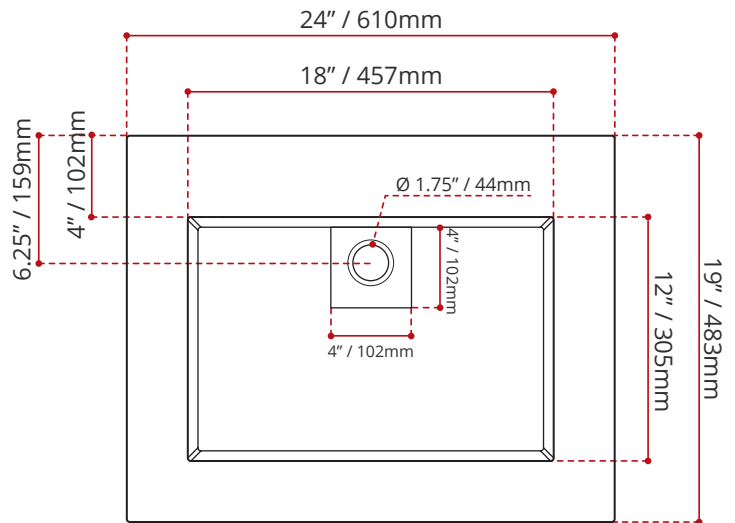

SHIPPING INFORMATION
• Length: 26.4" / 671mm
• Width: 21.7" / 551mm
• Height: 27.2" / 691mm
• Net Weight: 28.5kg / 63lbs
• Gross Weight: 30kg / 66lbs

DISCLAIMER: Measurements may vary ± 1/4" (Diagram Not to scale)

TOP DRAWER

BOTTOM DRAWER

DISCLAIMER: Measurements may vary ± 1/4" (Diagram Not to scale)

Product images are for illustration purposes only. Actual product(s) may vary.

DESCRIPTION:

- Above counter Shila Stone basin
- Default finish White (Matte or Gloss)
- White square drain cover included
- No overflow
- Drain assembly sold separately
- Wall-mount option available
- Stain, scratch and crack resistance
- Fabricated in Canada
- Complies with CSA & IAPMO standards

- Length: 26" / 660mm
- Net Weight: 16 kg / 35 lbs.
- Width: 21" / 533mm
- Gross Weight: 18 kg / 39 lbs.
- Height: 10" / 254mm

BASIN VARIATIONS

ALL UPCHARGE OPTIONS ARE MADE TO ORDER - NO REFUND - NO RETURN -

2419SDW		LIP SIZE OPTIONS			WALL MOUNT
		1" LIP Drop-In Cutting Required	2.5" LIP Drop-In Cutting Required	4.25" LIP Vessel Drain portion Cutting Required	WM
		 1" / 25mm	 2.5" / 64mm	 4.25" / 108mm	 4.25" / 108mm
		FAUCET HOLE DRILLING OPTIONS			
NH NO HOLE 	(MATTE WHITE FINISH)	2419SDMW1-NH	2419SDMW25-NH	2419SDMW425-NH	2419SDMW425WM-NH
	(GLOSS WHITE FINISH)	2419SDGW1-NH	2419SDGW25-NH	2419SDGW425-NH	2419SDGW425WM-NH
1H 1 HOLE 	(MATTE WHITE FINISH)	2419SDMW1-1H	2419SDMW25-1H	2419SDMW425-1H	2419SDMW425WM-1H
	(GLOSS WHITE FINISH)	2419SDGW1-1H	2419SDGW25-1H	2419SDGW425-1H	2419SDGW425WM-1H
8C 8" CENTER 	(MATTE WHITE FINISH)	2419SDMW1-8C	2419SDMW25-8C	2419SDMW425-8C	2419SDMW425WM-8C
	(GLOSS WHITE FINISH)	2419SDGW1-8C	2419SDGW25-8C	2419SDGW425-8C	2419SDGW425WM-8C