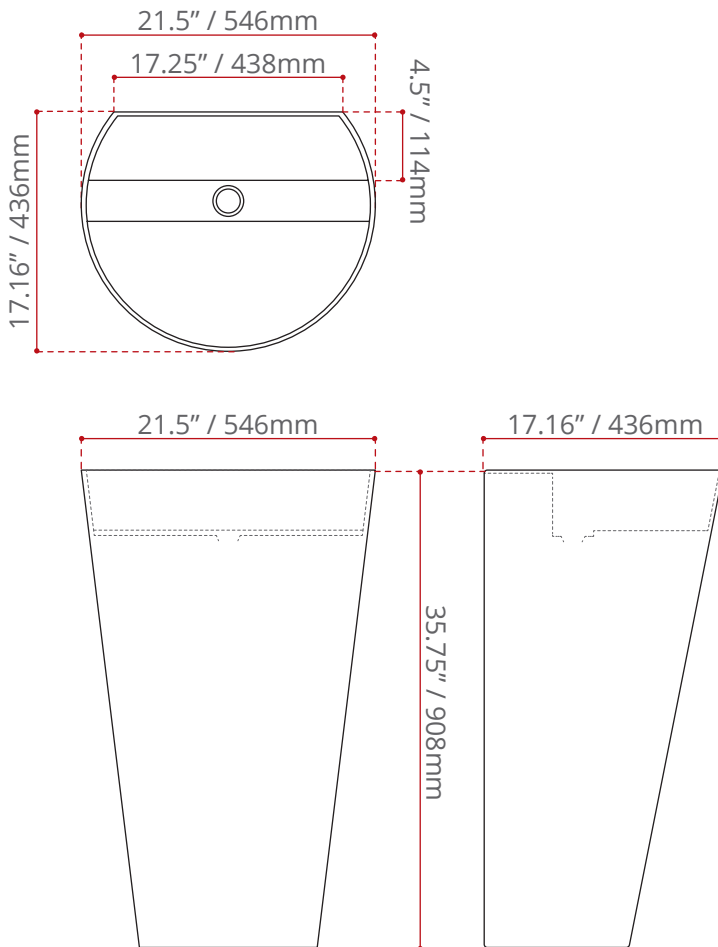

Measurements may vary ±5mm
- Diagram NOT to scale -