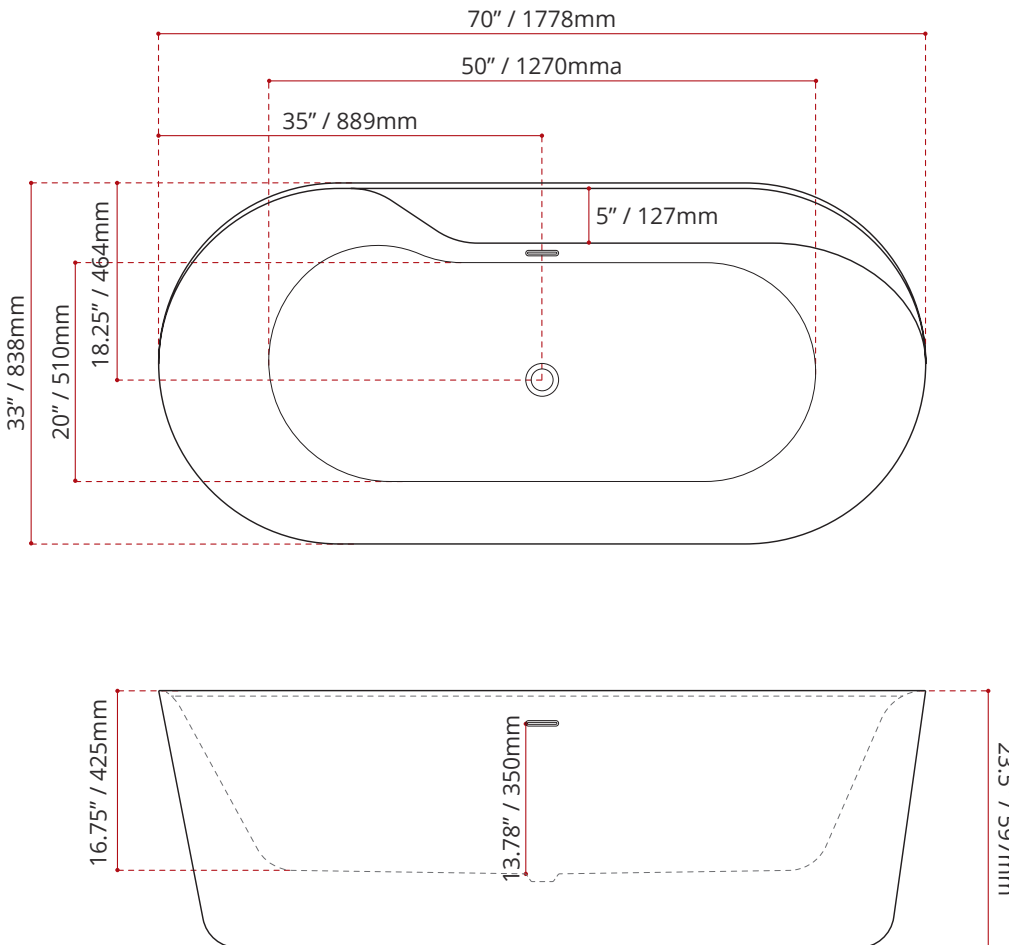

Product images are for illustration purposes only. Actual product(s) may vary.

MODEL No.	FINISH
925	GW GLOSS WHITE

DIMENSIONS	WATER DEPTH	CAPACITY
<ul style="list-style-type: none"> • Length: 70" / 1778mm • Width: 33" / 838mm • Height: 23.5" / 597mm 	13.78" / 350mm Drain to overflow	72.92 gal. 276 litres of water

PRODUCT INFORMATION:

Valley's LAVISH freestanding bath stands true to its name, with a bold design that oozes extravagance. A great choice for those trying to utilize space, as there is a spacious deck for mounting any faucet. ***This tub comes with an integral slotted overflow and a pop-up drain is included.*** Complies with CSA & IAPMO standards

SHIPPING INFORMATION:

- Length: 72" / 1830mm
- Width: 34.6" / 880mm
- Height: 24.8" / 630mm
- Net Weight: 51 kg / 112 lbs.
- Gross Weight: 66 kg / 146 lbs.

CUSTOMIZE YOUR TUB

ALL UPCHARGE OPTIONS ARE MADE TO ORDER
- NO REFUND - NO RETURN -