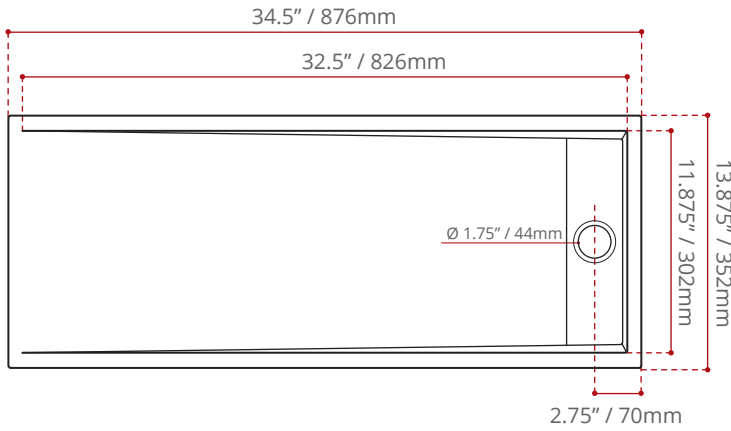

SHIPPING DIMENSIONS

36 x 16 x 9" / 914 x 406 x 229mm

NET WEIGHT

27 kg / 59 lbs

GROSS WEIGHT

29 kg / 64 lbs

Measurements may vary $\pm 0.25"$
- Diagram NOT to scale -