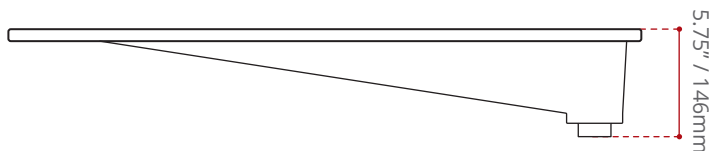

DESCRIPTION:

- Undermount Basin.
- Shila stone.
- No Overflow.
- White linear drain cover Included.
- Matte / Gloss pearl white.
- Made in Canada.
- Complies with CSA & IAPMO standards.

Colour Me **SERIES**

SHIPPING DIMENSIONS

36 x 16 x 9" / 914 x 406 x 229mm

NET WEIGHT

27 kg / 59 lbs

GROSS WEIGHT

29 kg / 64 lbs

Measurements may vary $\pm 0.25"$
- Diagram NOT to scale -