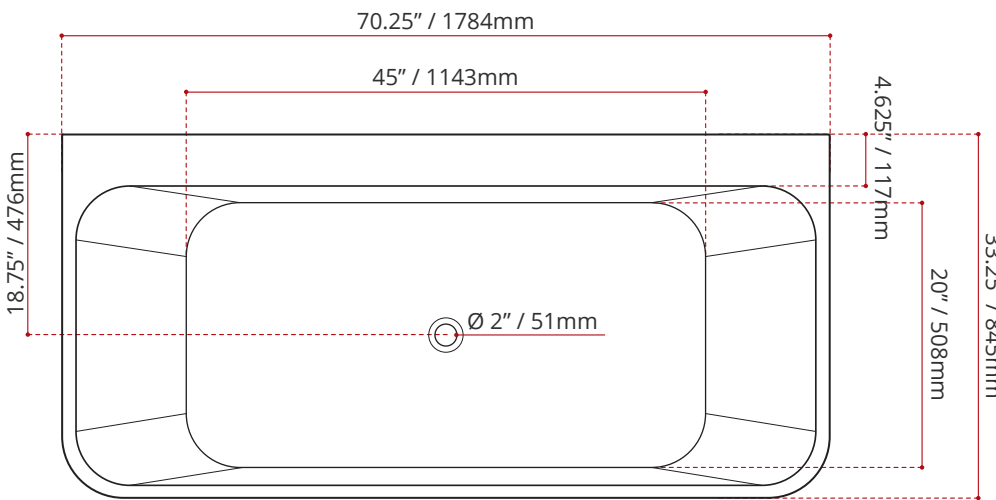

CUSTOMIZE YOUR TUB

ALL UPCHARGE OPTIONS ARE MADE TO ORDER
- NO REFUND - NO RETURN -

EXTERIOR FINISH OPTION

DISCLAIMER: Measurements may vary ± ¼" (Diagram Not to scale)