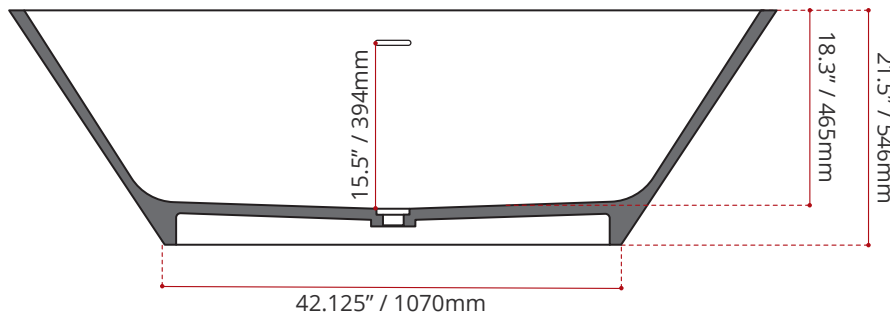

CUSTOMIZE YOUR TUB

ALL UPCHARGE OPTIONS ARE MADE TO ORDER
- NO REFUND - NO RETURN -

EXTERIOR FINISH OPTION

DISCLAIMER: Measurements may vary ± ¼" (Diagram Not to scale)