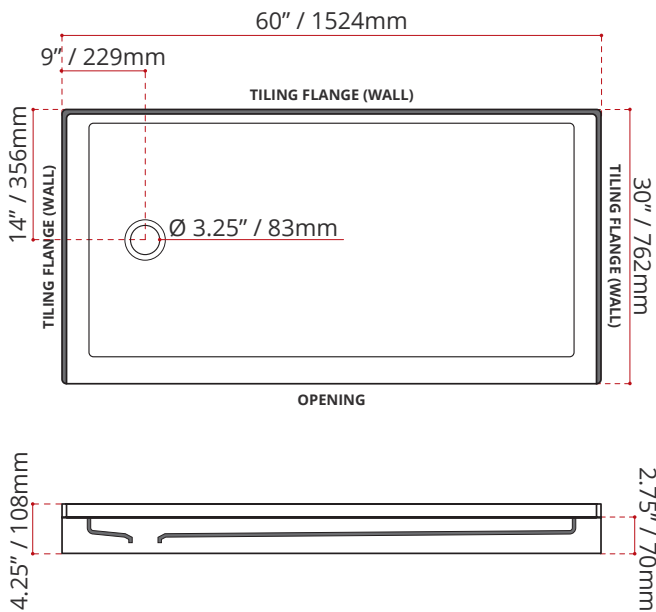

- Single Threshold / Opening
- **Offset Drain location**
- **Matte White Finish**
- Made in Canada
- Hygienic material
- **Made from Shila Stone cast resin**
- Stain, scratch and crack resistance
- Complies with CSA & IAPMO standards

SHIPPING INFORMATION:

- Length: 62" / 1575mm
- Net Weight: 24 kg / 53lbs
- Width: 34" / 864mm
- Gross Weight: 27 kg / 59.5lbs
- Height: 8" / 203mm

SSTOD6030L4

(LEFT HAND DRAIN LOCATION)

SSTOD6030R4

(RIGHT HAND DRAIN LOCATION)

DISCLAIMER: Measurements may vary ±1/4" (Diagram Not to scale)