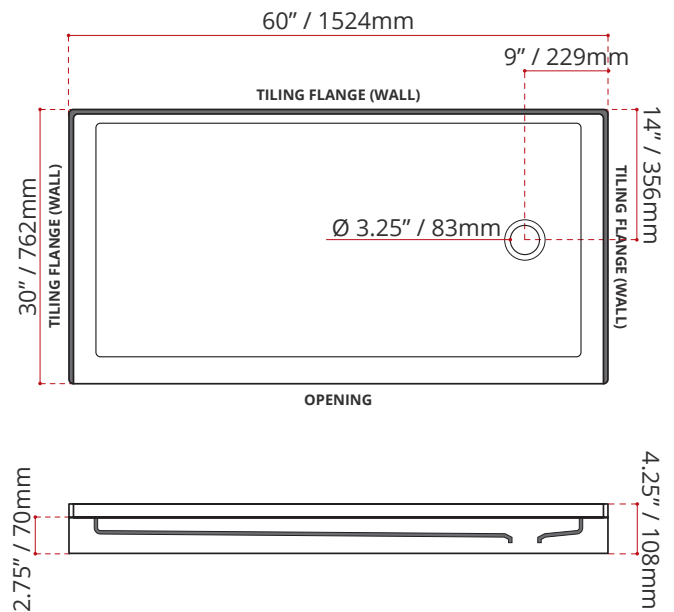

SHIPPING INFORMATION:

- Length: 62" / 1575mm
- Net Weight: 24 kg / 53lbs
- Width: 34" / 864mm
- Gross Weight: 27 kg / 59.5lbs
- Height: 8" / 203mm

SSTOD6030L4

(LEFT HAND DRAIN LOCATION)

SSTOD6030R4

(RIGHT HAND DRAIN LOCATION)

DISCLAIMER: Measurements may vary ±1/4" (Diagram Not to scale)