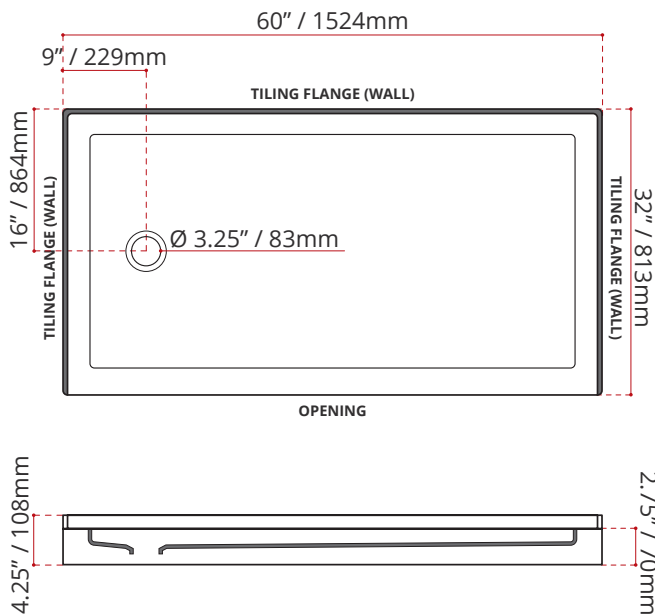

- Single Threshold / Opening
- **Offset Drain location**
- **Matte White Finish**
- Made in Canada
- Hygienic material
- **Made from Shila Stone cast resin**
- Stain, scratch and crack resistance
- Complies with CSA & IAPMO standards

SHIPPING INFORMATION:

- Length: 62" / 1575mm
- Net Weight: 24 kg / 53lbs
- Width: 34" / 864mm
- Gross Weight: 27 kg / 59.5lbs
- Height: 8" / 203mm

SSTOD6032L4

(LEFT HAND DRAIN LOCATION)

SSTOD6032R4

(RIGHT HAND DRAIN LOCATION)

DISCLAIMER: Measurements may vary ±1/4" (Diagram Not to scale)