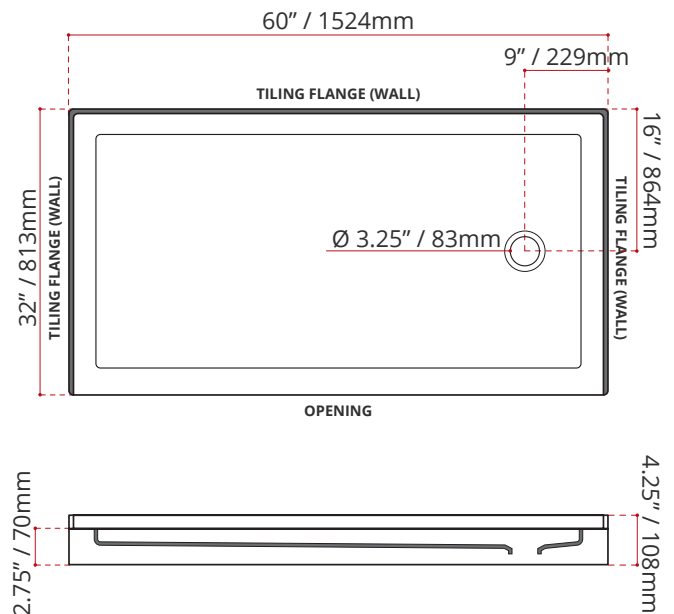

- Single Threshold / Opening
- **Offset Drain location**
- **Matte White Finish**
- Made in Canada
- Hygienic material
- **Made from Shila Stone cast resin**
- Stain, scratch and crack resistance
- Complies with CSA & IAPMO standards

SHIPPING INFORMATION:

- Length: 62" / 1575mm
- Net Weight: 24 kg / 53lbs
- Width: 34" / 864mm
- Gross Weight: 27 kg / 59.5lbs
- Height: 8" / 203mm

SSTOD6032L4

(LEFT HAND DRAIN LOCATION)

SSTOD6032R4

(RIGHT HAND DRAIN LOCATION)

DISCLAIMER: Measurements may vary ±1/4" (Diagram Not to scale)