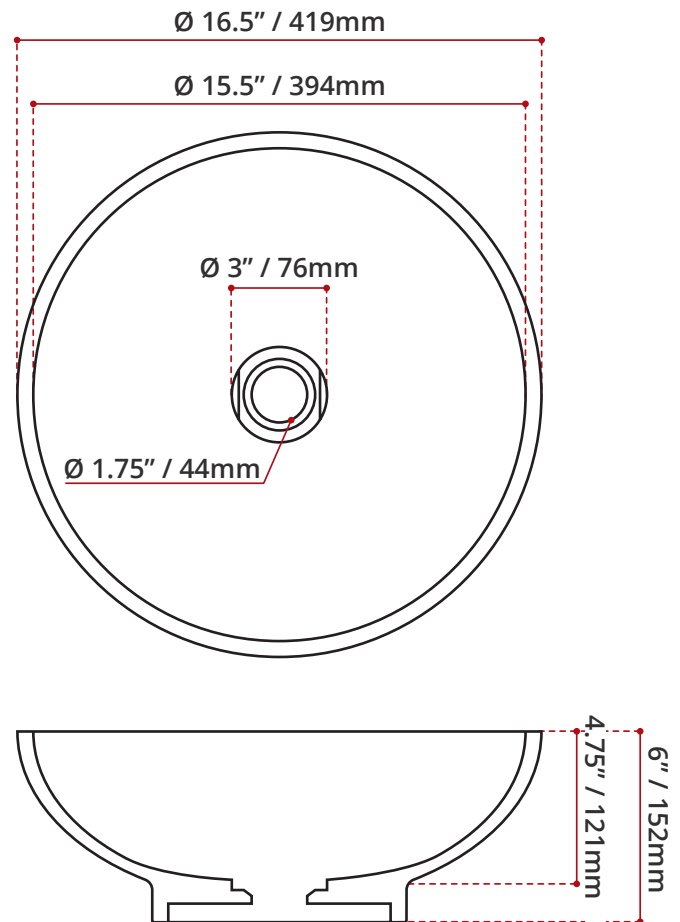

DEFAULT FINISHES

MATTE WHITE
MEMMW

GLOSS WHITE
MEMGW

CUSTOM FINISHES

colourme
VALLEY[®]

SHIPPING INFORMATION

- Length: 26" / 660mm
- Net Weight: 7 kg / 15.4 lbs.
- Width: 21" / 533mm
- Gross Weight: 10 kg / 22 lbs.
- Height: 9" / 229mm

DISCLAIMER: Measurements may vary ± 1/4" (Diagram Not to scale)