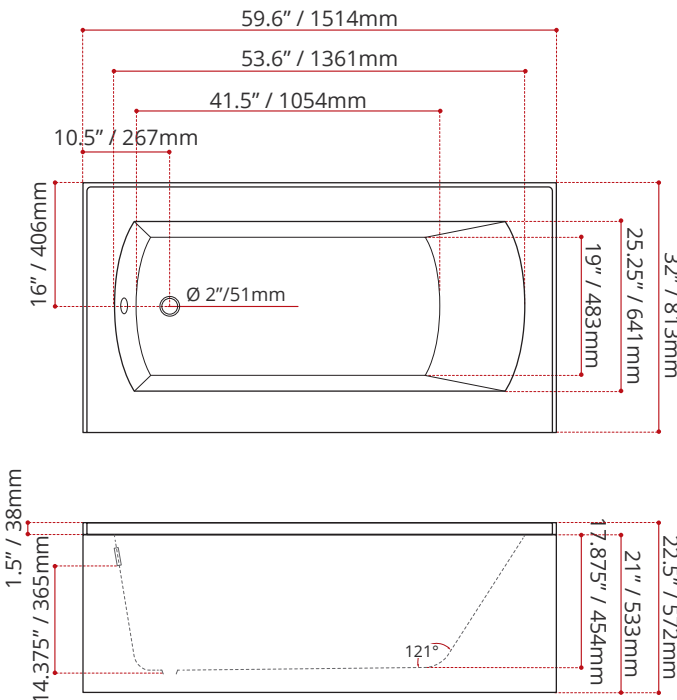

Product images are for illustration purposes only. Actual product(s) may vary.

WHITE FINISH	
MODEL No.	
1631	
LEFT HAND DRAIN LOCATION	
1641	
RIGHT HAND DRAIN LOCATION	

BLACK FINISH	BISCUIT FINISH
MODEL No.	MODEL No.
1632	1633
LEFT HAND DRAIN LOCATION	LEFT HAND DRAIN LOCATION
1642	1643
RIGHT HAND DRAIN LOCATION	RIGHT HAND DRAIN LOCATION
<i>COLOUR OPTIONS ARE MADE TO ORDER - NO REFUND - NO RETURN -</i>	

DIMENSIONS	WATER DEPTH	CAPACITY
<ul style="list-style-type: none"> Length: 59.6" / 1514mm Width: 32" / 813mm Skirt Height: 21" / 533mm 	14.375" / 365mm Drain to overflow	49 gal. 185 litres of water

PRODUCT INFORMATION:	
<ul style="list-style-type: none"> Modern style Plain skirt End drain 	<ul style="list-style-type: none"> High gloss / Crack-resistant acrylic Made in Canada Complies with CSA & IAPMO standards

SHIPPING INFORMATION:	
<ul style="list-style-type: none"> Length: 62" / 1575mm Width: 34" / 864mm Height: 26" / 660mm 	<ul style="list-style-type: none"> Net Weight: 30 kg / 66 lbs Gross Weight: 35.8 kg / 79 lbs

MODEL NUMBER : **1631**
(LEFT HAND DRAIN LOCATION)

MODEL NUMBER : **1641**
(RIGHT HAND DRAIN LOCATION)

DISCLAIMER: Measurements may vary ± 1/4" (Diagram Not to scale)