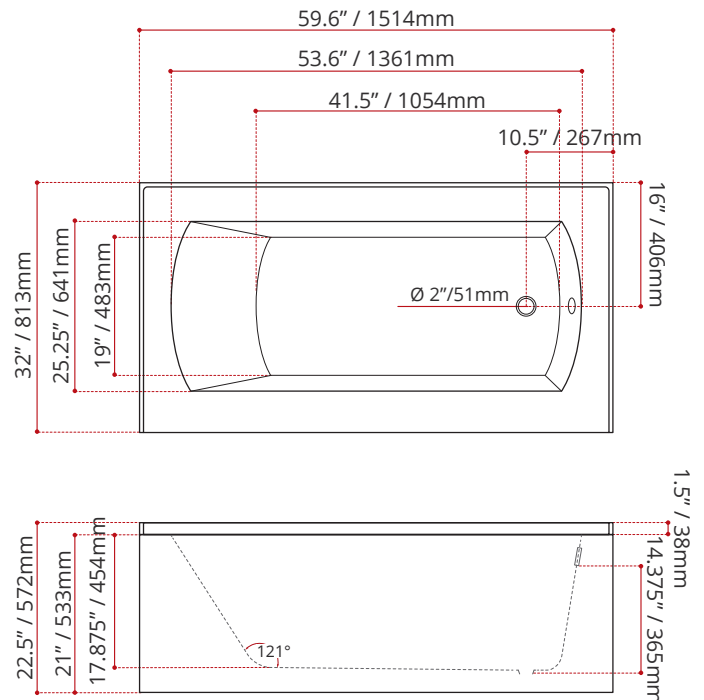

Product images are for illustration purposes only. Actual product(s) may vary.

WHITE FINISH	
MODEL No.	
1631	
LEFT HAND DRAIN LOCATION	
1641	
RIGHT HAND DRAIN LOCATION	

BLACK FINISH	BISCUIT FINISH
MODEL No.	MODEL No.
1632	1633
LEFT HAND DRAIN LOCATION	LEFT HAND DRAIN LOCATION
1642	1643
RIGHT HAND DRAIN LOCATION	RIGHT HAND DRAIN LOCATION
<i>COLOUR OPTIONS ARE MADE TO ORDER - NO REFUND - NO RETURN -</i>	

DIMENSIONS	WATER DEPTH	CAPACITY
<ul style="list-style-type: none"> Length: 59.6" / 1514mm Width: 32" / 813mm Skirt Height: 21" / 533mm 	14.375" / 365mm Drain to overflow	49 gal. 185 litres of water

PRODUCT INFORMATION:	
<ul style="list-style-type: none"> Modern style Plain skirt End drain 	<ul style="list-style-type: none"> High gloss / Crack-resistant acrylic Made in Canada Complies with CSA & IAPMO standards

SHIPPING INFORMATION:	
<ul style="list-style-type: none"> Length: 62" / 1575mm Width: 34" / 864mm Height: 26" / 660mm 	<ul style="list-style-type: none"> Net Weight: 30 kg / 66 lbs Gross Weight: 35.8 kg / 79 lbs

MODEL NUMBER : **1631**
(LEFT HAND DRAIN LOCATION)

MODEL NUMBER : **1641**
(RIGHT HAND DRAIN LOCATION)

DISCLAIMER: Measurements may vary ± 1/4" (Diagram Not to scale)