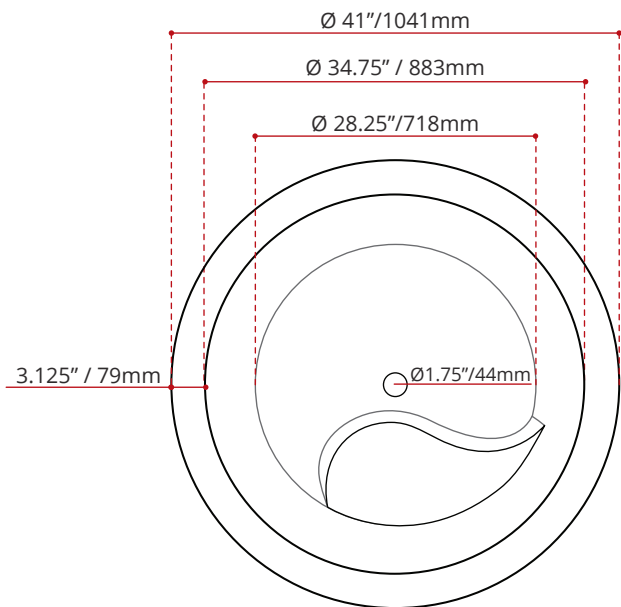

Product images are for illustration purposes only. Actual product(s) may vary.

MODEL No.	FINISH
926	GW GLOSS WHITE

DIMENSIONS	WATER DEPTH	CAPACITY
<ul style="list-style-type: none"> • Length: 41" / 1041mm • Width: 41" / 1041mm • Height: 26.5" / 673mm 	19.5" / 495mm Drain to overflow	56.8 gal. 215 litres of water

PRODUCT INFORMATION:

The creation of Valley's OPES freestanding bath was influenced by the compact, deep 'Ofuro' soakers traditionally introduced in Japan. Culturally, these are meant to be an oasis of relaxation and this is exactly what the Opes offers. An integral seat creates a comfortable and peaceful bathing experience. **This tub comes with an integral slotted overflow and a white pop-up drain is included.** Complies with CSA & IAPMO standards

SHIPPING INFORMATION:

- Length: 42" / 1070mm
- Width: 42" / 1070mm
- Height: 28" / 710mm
- Net Weight: 35 kg / 77 lbs.
- Gross Weight: 48 kg / 106 lbs

DISCLAIMER: Measurements may vary ± ¼" (Diagram Not to scale)