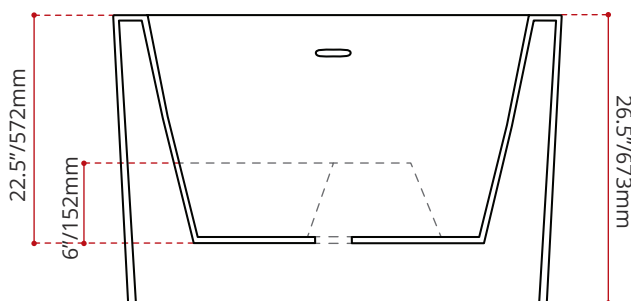

Product images are for illustration purposes only. Actual product(s) may vary.

MODEL No.	FINISH
926	GW GLOSS WHITE

DIMENSIONS	WATER DEPTH	CAPACITY
<ul style="list-style-type: none"> • Length: 41" / 1041mm • Width: 41" / 1041mm • Height: 26.5" / 673mm 	19.5" / 495mm Drain to overflow	56.8 gal. 215 litres of water

PRODUCT INFORMATION:

The creation of Valley's OPES freestanding bath was influenced by the compact, deep 'Ofuro' soakers traditionally introduced in Japan. Culturally, these are meant to be an oasis of relaxation and this is exactly what the Opes offers. An integral seat creates a comfortable and peaceful bathing experience. **This tub comes with an integral slotted overflow and a white pop-up drain is included.** Complies with CSA & IAPMO standards

SHIPPING INFORMATION:

- Length: 42" / 1070mm
- Width: 42" / 1070mm
- Height: 28" / 710mm
- Net Weight: 35 kg / 77 lbs.
- Gross Weight: 48 kg / 106 lbs

DISCLAIMER: Measurements may vary ± ¼" (Diagram Not to scale)