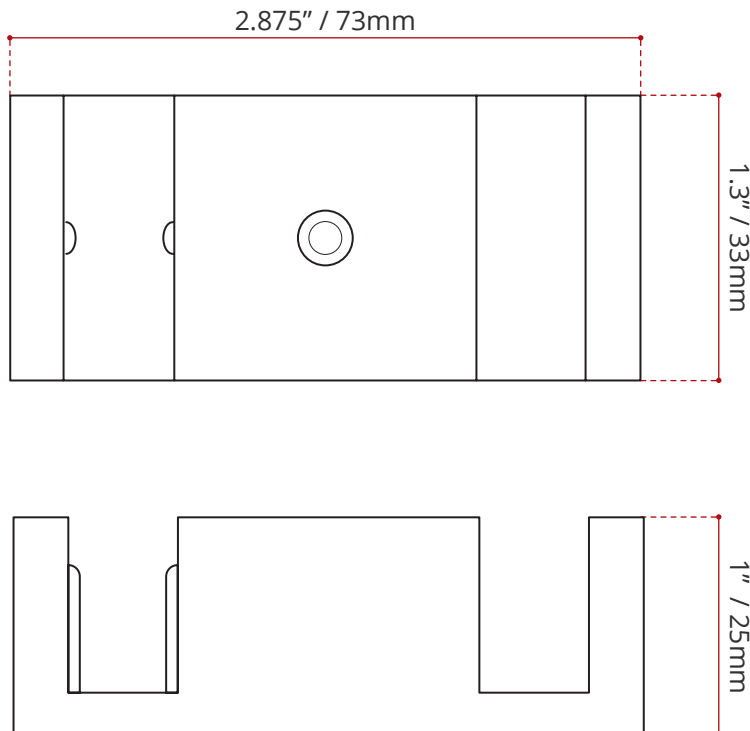

**PRODUCT INFORMATION:**

- Guide Block for old style shower and tub doors
- Brushed stainless steel finish

**SHIPPING INFORMATION:**

- Length: 5" / 127mm
- Width: 5" / 127mm
- Height: 5" / 127mm
- Net Weight: 0.5kg / 1.1lbs.
- Gross Weight: 0.75kg / 1.6lbs.

**DISCLAIMER: Measurements may vary ± ¼" (Diagram Not to scale)**