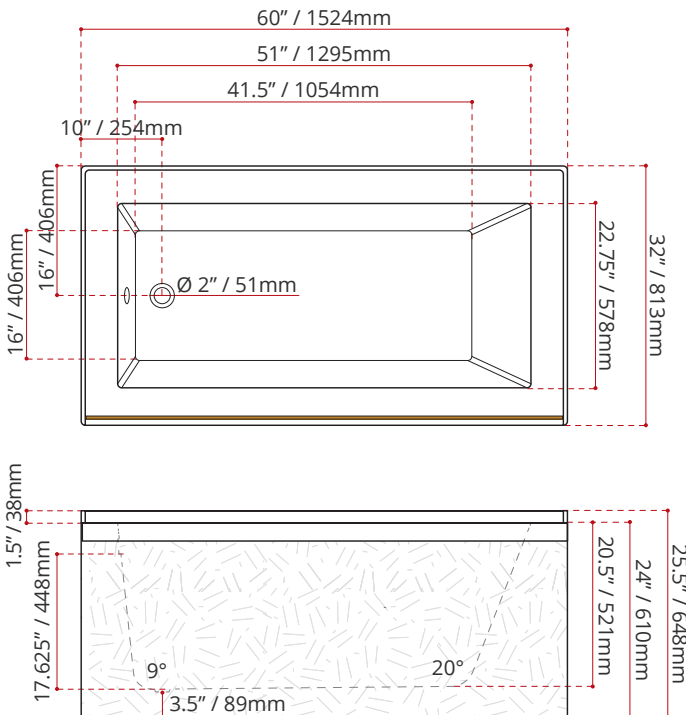

Product images are for illustration purposes only. Actual product(s) may vary.

<b>WHITE FINISH</b>	
<b>MODEL No.</b>	
<b>1171C1</b>	 LEFT HAND DRAIN LOCATION
<b>1181C1</b>	 RIGHT HAND DRAIN LOCATION

**PRODUCT INFORMATION:**

- Modern style
- Made in Canada
- End drain
- High gloss / Crack-resistant acrylic
- **3/4" Set back wood apron**
- Complies with CSA & IAPMO standards

DIMENSIONS	WATER DEPTH	CAPACITY
<ul style="list-style-type: none"> <li>• Length: 60" / 1524mm</li> <li>• Width: 32" / 762mm</li> <li>• Skirt Height: 24" / 610mm</li> </ul>	17.625" / 448mm Drain to overflow	51 gal. 194 litres of water

**SHIPPING INFORMATION:**

- Length: 62" / 1575mm
- Width: 34" / 864mm
- Height: 26" / 660mm
- Net Weight: 35 kg / 77 lbs
- Gross Weight: 40 kg / 88 lbs

**3/4" SET BACK WOOD APRON**

**MODEL NUMBER : 1171C1**  
**(LEFT HAND DRAIN LOCATION)**

MADE TO ORDER - NO REFUND - NO RETURN -

**MODEL NUMBER : 1181C1**  
**(RIGHT HAND DRAIN LOCATION)**

MADE TO ORDER - NO REFUND - NO RETURN -

DISCLAIMER: Measurements may vary ± 1/4" (Diagram Not to scale)