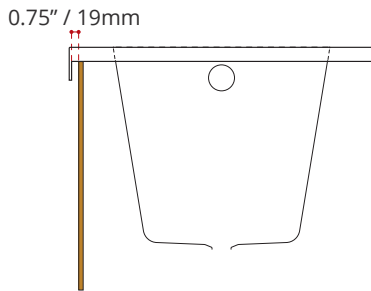

Product images are for illustration purposes only. Actual product(s) may vary.

<b>WHITE FINISH</b>	
<b>MODEL No.</b>	
<b>1171C1</b>	 LEFT HAND DRAIN LOCATION
<b>1181C1</b>	 RIGHT HAND DRAIN LOCATION

**PRODUCT INFORMATION:**

- Modern style
- Made in Canada
- End drain
- High gloss / Crack-resistant acrylic
- **3/4" Set back wood apron**
- Complies with CSA & IAPMO standards

DIMENSIONS	WATER DEPTH	CAPACITY
<ul style="list-style-type: none"> <li>• Length: 60" / 1524mm</li> <li>• Width: 32" / 762mm</li> <li>• Skirt Height: 24" / 610mm</li> </ul>	17.625" / 448mm Drain to overflow	51 gal. 194 litres of water

**SHIPPING INFORMATION:**

- Length: 62" / 1575mm
- Width: 34" / 864mm
- Height: 26" / 660mm
- Net Weight: 35 kg / 77 lbs
- Gross Weight: 40 kg / 88 lbs

**3/4" SET BACK WOOD APRON**

**MODEL NUMBER : 1171C1**  
**(LEFT HAND DRAIN LOCATION)**

MADE TO ORDER - NO REFUND - NO RETURN -

**MODEL NUMBER : 1181C1**  
**(RIGHT HAND DRAIN LOCATION)**

MADE TO ORDER - NO REFUND - NO RETURN -

DISCLAIMER: Measurements may vary ± 1/4" (Diagram Not to scale)