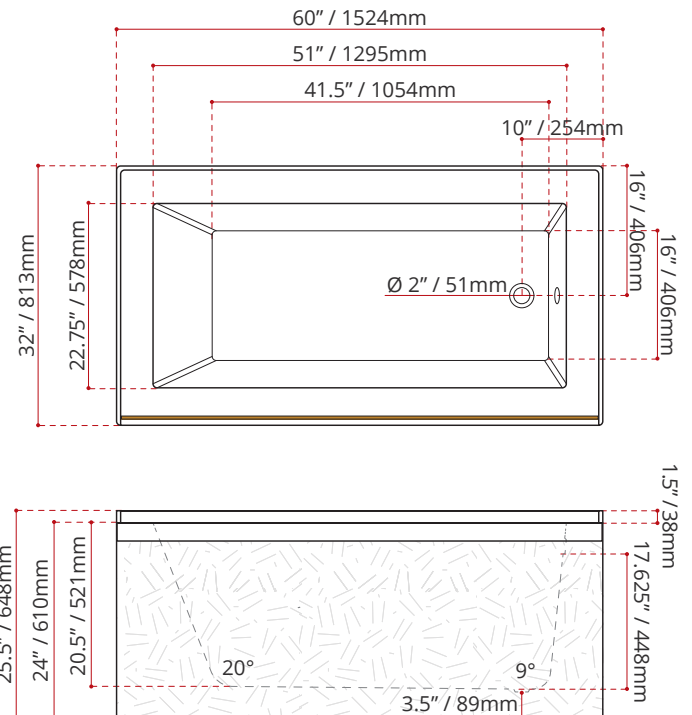

Product images are for illustration purposes only. Actual product(s) may vary.

<b>WHITE FINISH</b>	
<b>MODEL No.</b>	
<b>1171C1</b>	 LEFT HAND DRAIN LOCATION
<b>1181C1</b>	 RIGHT HAND DRAIN LOCATION

**PRODUCT INFORMATION:**

- Modern style
- Made in Canada
- End drain
- High gloss / Crack-resistant acrylic
- **3/4" Set back wood apron**
- Complies with CSA & IAPMO standards

DIMENSIONS	WATER DEPTH	CAPACITY
<ul style="list-style-type: none"> <li>• Length: 60" / 1524mm</li> <li>• Width: 32" / 762mm</li> <li>• Skirt Height: 24" / 610mm</li> </ul>	17.625" / 448mm Drain to overflow	51 gal. 194 litres of water

**SHIPPING INFORMATION:**

- Length: 62" / 1575mm
- Width: 34" / 864mm
- Height: 26" / 660mm
- Net Weight: 35 kg / 77 lbs
- Gross Weight: 40 kg / 88 lbs

**3/4" SET BACK WOOD APRON**

**MODEL NUMBER : 1171C1**  
**(LEFT HAND DRAIN LOCATION)**

MADE TO ORDER - NO REFUND - NO RETURN -

**MODEL NUMBER : 1181C1**  
**(RIGHT HAND DRAIN LOCATION)**

MADE TO ORDER - NO REFUND - NO RETURN -

DISCLAIMER: Measurements may vary ± 1/4" (Diagram Not to scale)