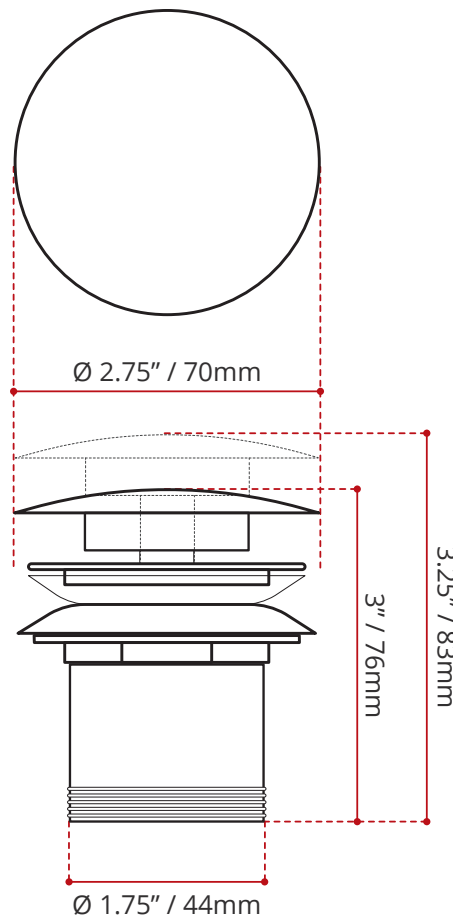

DESCRIPTION:

- Push style pop-up drain
- Complies with CSA & IAPMO standards
- **Oil Rubbed Bronze**
- Quality brass construction
- Corrosion-resistant
- To use with: SERENITY, NOVA, OPES, NEW CHARM, ETHER, GEM, AURA, AVOS, LAVISH, JUSTINIAN, GLAM, MADRID Freestanding Bathtubs

SHIPPING INFORMATION:

- Length: 3.125" / 79mm
- Width: 3.125" / 79mm
- Height: 4.5" / 114mm
- Net Weight: 0.4 kg / 0.9 lbs.
- Gross Weight: 0.5 kg / 1.1 lbs.

DISCLAIMER: Measurements may vary $\pm 1/4"$ (Diagram Not to scale)