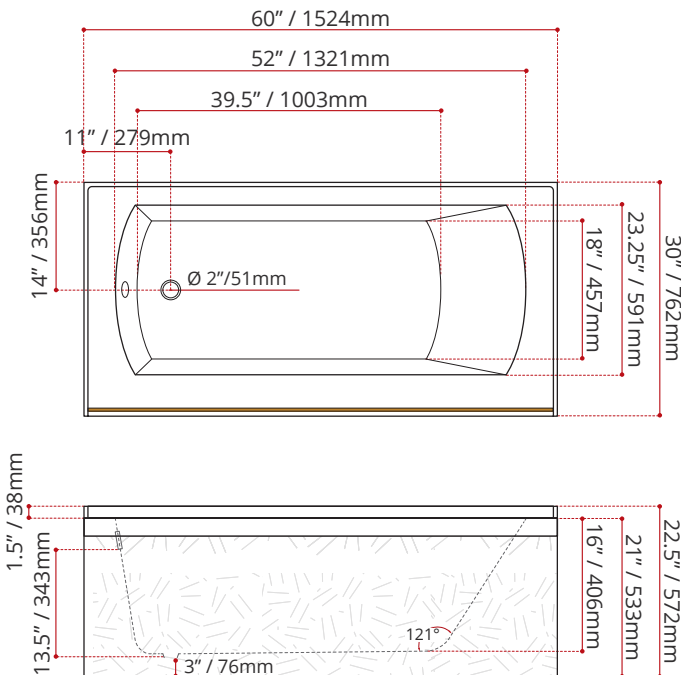

Product images are for illustration purposes only. Actual product(s) may vary.

WHITE FINISH	
MODEL No.	
3281C1	
LEFT HAND DRAIN LOCATION	
3291C1	
RIGHT HAND DRAIN LOCATION	

BLACK FINISH	BISCUIT FINISH
MODEL No.	MODEL No.
3282C1	3283C1
LEFT HAND DRAIN LOCATION	LEFT HAND DRAIN LOCATION
3292C1	3293C1
RIGHT HAND DRAIN LOCATION	RIGHT HAND DRAIN LOCATION
COLOUR OPTIONS ARE MADE TO ORDER - NO REFUND - NO RETURN -	

PRODUCT INFORMATION:

- Modern style
- High gloss / Crack-resistant acrylic
- Made in Canada
- **3/4" Set back wood apron**
- End drain
- Complies with CSA & IAPMO standards

DIMENSIONS	WATER DEPTH	CAPACITY
<ul style="list-style-type: none"> • Length: 60" / 1524mm • Width: 30" / 762mm • Skirt Height: 21" / 533mm 	13.5" / 343mm Drain to overflow	43 gal. 163 litres of water

SHIPPING INFORMATION:

- Length: 62" / 1575mm
- Width: 34" / 864mm
- Height: 26" / 660mm
- Net Weight: 30 kg / 66 lbs
- Gross Weight: 35.8 kg / 79 lbs

MODEL NUMBER : **3281C1**
(LEFT HAND DRAIN LOCATION)

MADE TO ORDER - NO REFUND - NO RETURN -

MODEL NUMBER : **3291C1**
(RIGHT HAND DRAIN LOCATION)

MADE TO ORDER - NO REFUND - NO RETURN -

DISCLAIMER: Measurements may vary ± 1/4" (Diagram Not to scale)