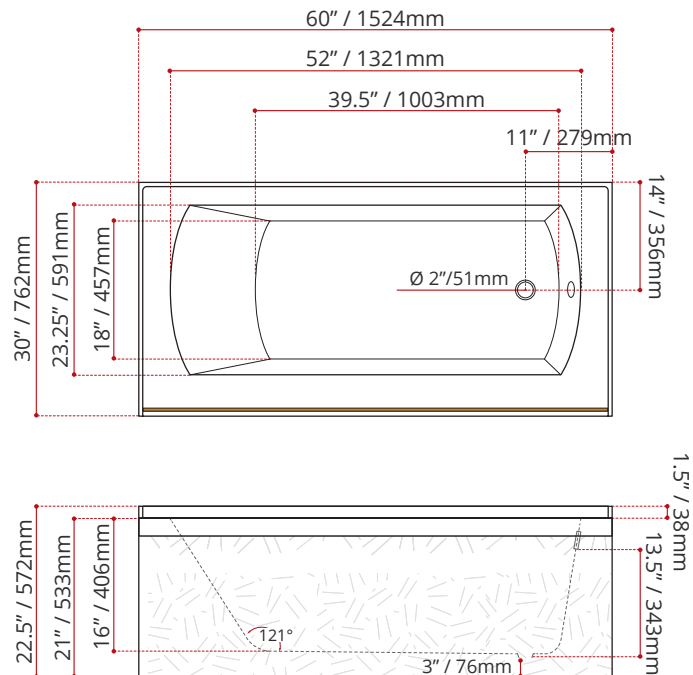

Product images are for illustration purposes only. Actual product(s) may vary.

WHITE FINISH	
MODEL No.	
3281C1	
LEFT HAND DRAIN LOCATION	
3291C1	
RIGHT HAND DRAIN LOCATION	

BLACK FINISH	BISCUIT FINISH
MODEL No.	MODEL No.
3282C1	3283C1
LEFT HAND DRAIN LOCATION	LEFT HAND DRAIN LOCATION
3292C1	3293C1
RIGHT HAND DRAIN LOCATION	RIGHT HAND DRAIN LOCATION
COLOUR OPTIONS ARE MADE TO ORDER - NO REFUND - NO RETURN -	

PRODUCT INFORMATION:

- Modern style
- High gloss / Crack-resistant acrylic
- Made in Canada
- **3/4" Set back wood apron**
- End drain
- Complies with CSA & IAPMO standards

DIMENSIONS	WATER DEPTH	CAPACITY
<ul style="list-style-type: none"> • Length: 60" / 1524mm • Width: 30" / 762mm • Skirt Height: 21" / 533mm 	13.5" / 343mm Drain to overflow	43 gal. 163 litres of water

SHIPPING INFORMATION:

- Length: 62" / 1575mm
- Width: 34" / 864mm
- Height: 26" / 660mm
- Net Weight: 30 kg / 66 lbs
- Gross Weight: 35.8 kg / 79 lbs

MODEL NUMBER : **3281C1**
(LEFT HAND DRAIN LOCATION)

MADE TO ORDER - NO REFUND - NO RETURN -

MODEL NUMBER : **3291C1**
(RIGHT HAND DRAIN LOCATION)

MADE TO ORDER - NO REFUND - NO RETURN -

DISCLAIMER: Measurements may vary ± 1/4" (Diagram Not to scale)