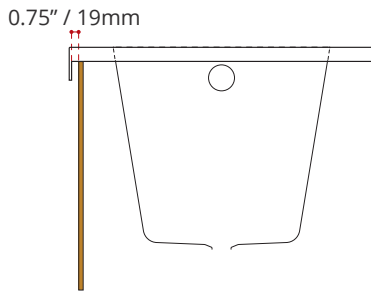

Product images are for illustration purposes only. Actual product(s) may vary.

WHITE FINISH	
MODEL No.	
<b>3311C1</b>	
LEFT HAND DRAIN LOCATION	
<b>3321C1</b>	
RIGHT HAND DRAIN LOCATION	

BLACK FINISH	BISCUIT FINISH
MODEL No.	MODEL No.
<b>3312C1</b>	<b>3313C1</b>
LEFT HAND DRAIN LOCATION	LEFT HAND DRAIN LOCATION
<b>3322C1</b>	<b>3323C1</b>
RIGHT HAND DRAIN LOCATION	RIGHT HAND DRAIN LOCATION
COLOUR OPTIONS ARE MADE TO ORDER - NO REFUND - NO RETURN -	

PRODUCT INFORMATION:

- Modern style
- High gloss / Crack-resistant acrylic
- Made in Canada
- **3/4" Set back wood apron**
- End drain
- Complies with CSA & IAPMO standards

DIMENSIONS	WATER DEPTH	CAPACITY
<ul style="list-style-type: none"> <li>• Length: 60" / 1524mm</li> <li>• Width: 32" / 813mm</li> <li>• Skirt Height: 21" / 533mm</li> </ul>	13.5" / 343mm Drain to overflow	43 gal. 163 litres of water

SHIPPING INFORMATION:

- Length: 62" / 1575mm
- Width: 34" / 864mm
- Height: 26" / 660mm
- Net Weight: 30 kg / 66 lbs
- Gross Weight: 35.8 kg / 79 lbs

3/4" SET BACK WOOD APRON

MODEL NUMBER : **3311C1**  
(LEFT HAND DRAIN LOCATION)

MADE TO ORDER - NO REFUND - NO RETURN -

MODEL NUMBER : **3321C1**  
(RIGHT HAND DRAIN LOCATION)

MADE TO ORDER - NO REFUND - NO RETURN -

DISCLAIMER: Measurements may vary ± 1/4" (Diagram Not to scale)