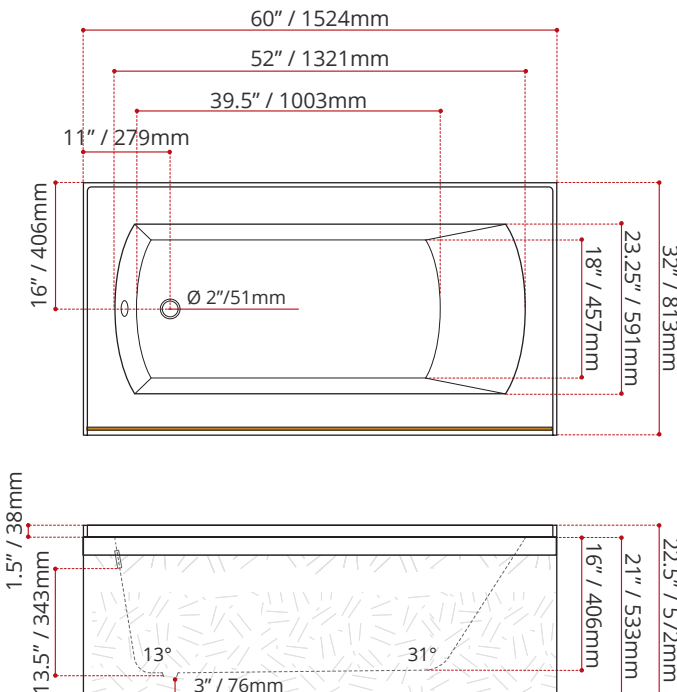

Product images are for illustration purposes only. Actual product(s) may vary.

WHITE FINISH	
MODEL No.	
<b>3311C1</b>	
LEFT HAND DRAIN LOCATION	
<b>3321C1</b>	
RIGHT HAND DRAIN LOCATION	

BLACK FINISH	BISCUIT FINISH
MODEL No.	MODEL No.
<b>3312C1</b>	<b>3313C1</b>
LEFT HAND DRAIN LOCATION	LEFT HAND DRAIN LOCATION
<b>3322C1</b>	<b>3323C1</b>
RIGHT HAND DRAIN LOCATION	RIGHT HAND DRAIN LOCATION
COLOUR OPTIONS ARE MADE TO ORDER - NO REFUND - NO RETURN -	

PRODUCT INFORMATION:

- Modern style
- High gloss / Crack-resistant acrylic
- Made in Canada
- **3/4" Set back wood apron**
- End drain
- Complies with CSA & IAPMO standards

DIMENSIONS	WATER DEPTH	CAPACITY
<ul style="list-style-type: none"> <li>• Length: 60" / 1524mm</li> <li>• Width: 32" / 813mm</li> <li>• Skirt Height: 21" / 533mm</li> </ul>	13.5" / 343mm Drain to overflow	43 gal. 163 litres of water

SHIPPING INFORMATION:

- Length: 62" / 1575mm
- Width: 34" / 864mm
- Height: 26" / 660mm
- Net Weight: 30 kg / 66 lbs
- Gross Weight: 35.8 kg / 79 lbs

3/4" SET BACK WOOD APRON

MODEL NUMBER : **3311C1**  
(LEFT HAND DRAIN LOCATION)

MADE TO ORDER - NO REFUND - NO RETURN -

MODEL NUMBER : **3321C1**  
(RIGHT HAND DRAIN LOCATION)

MADE TO ORDER - NO REFUND - NO RETURN -

DISCLAIMER: Measurements may vary ± 1/4" (Diagram Not to scale)