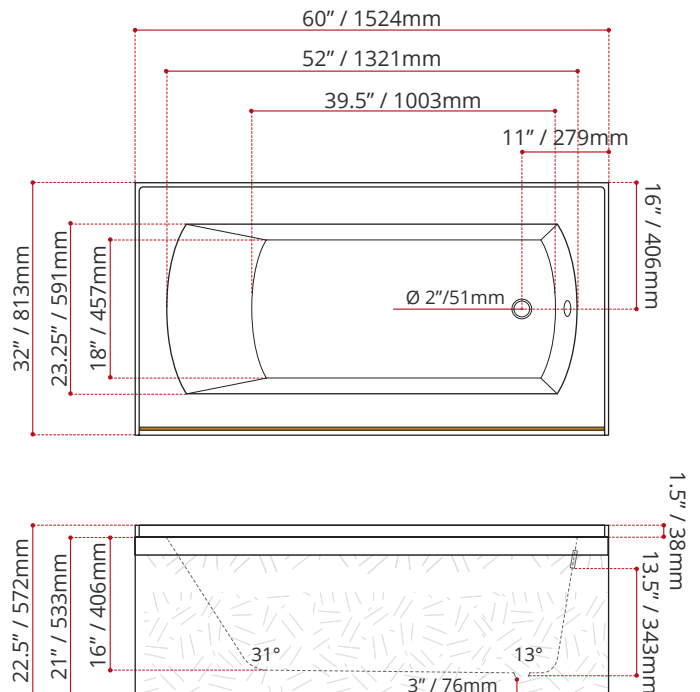

Product images are for illustration purposes only. Actual product(s) may vary.

WHITE FINISH	
MODEL No.	
<b>3311C1</b>	
LEFT HAND DRAIN LOCATION	
<b>3321C1</b>	
RIGHT HAND DRAIN LOCATION	

BLACK FINISH	BISCUIT FINISH
MODEL No.	MODEL No.
<b>3312C1</b>	<b>3313C1</b>
LEFT HAND DRAIN LOCATION	LEFT HAND DRAIN LOCATION
<b>3322C1</b>	<b>3323C1</b>
RIGHT HAND DRAIN LOCATION	RIGHT HAND DRAIN LOCATION
COLOUR OPTIONS ARE MADE TO ORDER - NO REFUND - NO RETURN -	

PRODUCT INFORMATION:

- Modern style
- High gloss / Crack-resistant acrylic
- Made in Canada
- **3/4" Set back wood apron**
- End drain
- Complies with CSA & IAPMO standards

DIMENSIONS	WATER DEPTH	CAPACITY
<ul style="list-style-type: none"> <li>• Length: 60" / 1524mm</li> <li>• Width: 32" / 813mm</li> <li>• Skirt Height: 21" / 533mm</li> </ul>	13.5" / 343mm Drain to overflow	43 gal. 163 litres of water

SHIPPING INFORMATION:

- Length: 62" / 1575mm
- Width: 34" / 864mm
- Height: 26" / 660mm
- Net Weight: 30 kg / 66 lbs
- Gross Weight: 35.8 kg / 79 lbs

3/4" SET BACK WOOD APRON

MODEL NUMBER : **3311C1**  
(LEFT HAND DRAIN LOCATION)

MADE TO ORDER - NO REFUND - NO RETURN -

MODEL NUMBER : **3321C1**  
(RIGHT HAND DRAIN LOCATION)

MADE TO ORDER - NO REFUND - NO RETURN -

DISCLAIMER: Measurements may vary ± 1/4" (Diagram Not to scale)