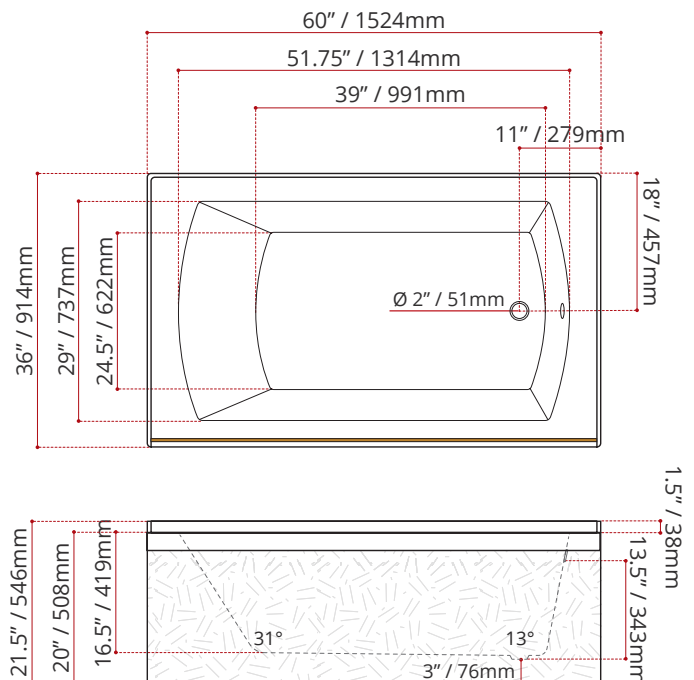

Product images are for illustration purposes only. Actual product(s) may vary.

WHITE FINISH
MODEL No.
3351C1 
LEFT HAND DRAIN LOCATION
3361C1 
RIGHT HAND DRAIN LOCATION

BLACK FINISH	BISCUIT FINISH
MODEL No.	MODEL No.
3352C1 	3353C1 
LEFT HAND DRAIN LOCATION	LEFT HAND DRAIN LOCATION
3362C1 	3363C1 
RIGHT HAND DRAIN LOCATION	RIGHT HAND DRAIN LOCATION
COLOUR OPTIONS ARE MADE TO ORDER - NO REFUND - NO RETURN -	

PRODUCT INFORMATION:

- Modern style
- High gloss / Crack-resistant acrylic
- Made in Canada
- **3/4" Set back wood apron**
- End drain
- Complies with CSA & IAPMO standards

DIMENSIONS	WATER DEPTH	CAPACITY
<ul style="list-style-type: none"> • Length: 60" / 1524mm • Width: 36" / 914mm • Skirt Height: 20" / 508mm 	13.5" / 343mm Drain to overflow	56 gal. 212 litres of water

SHIPPING INFORMATION:

- Length: 62" / 1575mm
- Width: 38" / 965mm
- Height: 26" / 660mm
- Net Weight: 35.8 kg / 79 lbs
- Gross Weight: 40 kg / 88 lbs

MODEL NUMBER : **3351C1**
(LEFT HAND DRAIN LOCATION)

MADE TO ORDER - NO REFUND - NO RETURN -

MODEL NUMBER : **3361C1**
(RIGHT HAND DRAIN LOCATION)

MADE TO ORDER - NO REFUND - NO RETURN -

DISCLAIMER: Measurements may vary ± 1/4" (Diagram Not to scale)