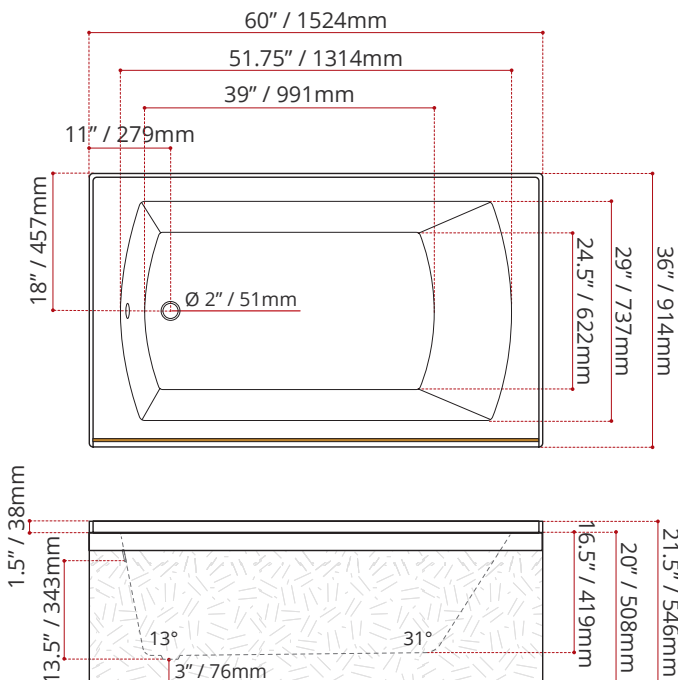

Product images are for illustration purposes only. Actual product(s) may vary.

WHITE FINISH
MODEL No.
3351C1 
LEFT HAND DRAIN LOCATION
3361C1 
RIGHT HAND DRAIN LOCATION

BLACK FINISH	BISCUIT FINISH
MODEL No.	MODEL No.
3352C1 	3353C1 
LEFT HAND DRAIN LOCATION	LEFT HAND DRAIN LOCATION
3362C1 	3363C1 
RIGHT HAND DRAIN LOCATION	RIGHT HAND DRAIN LOCATION
COLOUR OPTIONS ARE MADE TO ORDER - NO REFUND - NO RETURN -	

PRODUCT INFORMATION:

- Modern style
- High gloss / Crack-resistant acrylic
- Made in Canada
- **3/4" Set back wood apron**
- End drain
- Complies with CSA & IAPMO standards

DIMENSIONS	WATER DEPTH	CAPACITY
<ul style="list-style-type: none"> • Length: 60" / 1524mm • Width: 36" / 914mm • Skirt Height: 20" / 508mm 	13.5" / 343mm Drain to overflow	56 gal. 212 litres of water

SHIPPING INFORMATION:

- Length: 62" / 1575mm
- Width: 38" / 965mm
- Height: 26" / 660mm
- Net Weight: 35.8 kg / 79 lbs
- Gross Weight: 40 kg / 88 lbs

MODEL NUMBER : **3351C1**
(LEFT HAND DRAIN LOCATION)

MADE TO ORDER - NO REFUND - NO RETURN -

MODEL NUMBER : **3361C1**
(RIGHT HAND DRAIN LOCATION)

MADE TO ORDER - NO REFUND - NO RETURN -

DISCLAIMER: Measurements may vary ± 1/4" (Diagram Not to scale)