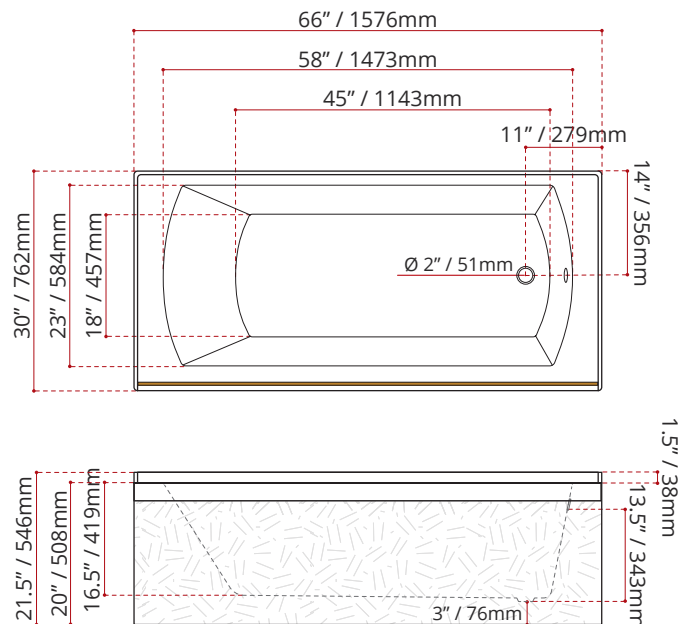

Product images are for illustration purposes only. Actual product(s) may vary.

WHITE FINISH
MODEL No.
3371C1 
LEFT HAND DRAIN LOCATION
3381C1 
RIGHT HAND DRAIN LOCATION

BLACK FINISH	BISCUIT FINISH
MODEL No.	MODEL No.
3372C1 	3373C1 
LEFT HAND DRAIN LOCATION	LEFT HAND DRAIN LOCATION
3382C1 	3383C1 
RIGHT HAND DRAIN LOCATION	RIGHT HAND DRAIN LOCATION
COLOUR OPTIONS ARE MADE TO ORDER - NO REFUND - NO RETURN -	

PRODUCT INFORMATION:

- Modern style
- High gloss / Crack-resistant acrylic
- Made in Canada
- **3/4" Set back wood apron**
- End drain
- Complies with CSA & IAPMO standards

DIMENSIONS	WATER DEPTH	CAPACITY
<ul style="list-style-type: none"> • Length: 66" / 1676mm • Width: 30" / 762mm • Skirt Height: 20" / 508mm 	13.5" / 343mm Drain to overflow	48 gal. 182 litres of water

SHIPPING INFORMATION:

- Length: 68" / 1727mm
- Width: 38" / 965mm
- Height: 26" / 660mm
- Net Weight: 35.8 kg / 79 lbs
- Gross Weight: 40 kg / 88 lbs

3/4" SET BACK WOOD APRON

MODEL NUMBER : **3371C1**
(LEFT HAND DRAIN LOCATION)
MADE TO ORDER - NO REFUND - NO RETURN -

MODEL NUMBER : **3381C1**
(RIGHT HAND DRAIN LOCATION)
MADE TO ORDER - NO REFUND - NO RETURN -

DISCLAIMER: Measurements may vary ± 1/4" (Diagram Not to scale)