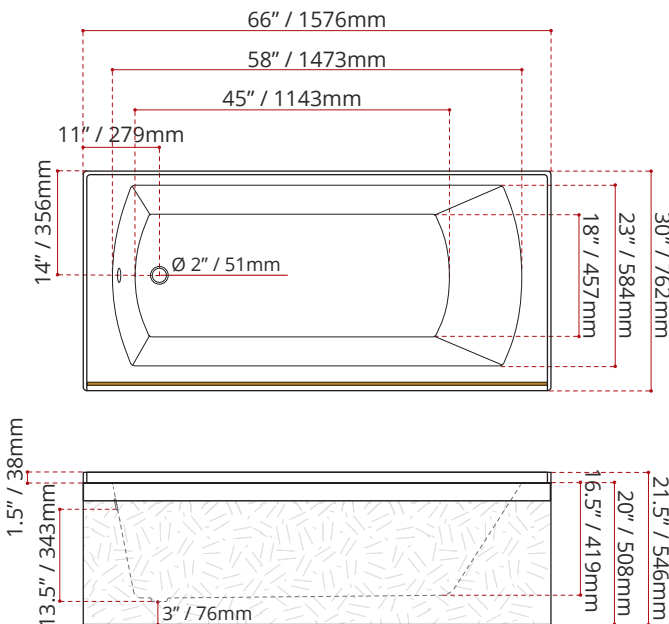

Product images are for illustration purposes only. Actual product(s) may vary.

WHITE FINISH
MODEL No.
3371C1 
LEFT HAND DRAIN LOCATION
3381C1 
RIGHT HAND DRAIN LOCATION

BLACK FINISH	BISCUIT FINISH
MODEL No.	MODEL No.
3372C1 	3373C1 
LEFT HAND DRAIN LOCATION	LEFT HAND DRAIN LOCATION
3382C1 	3383C1 
RIGHT HAND DRAIN LOCATION	RIGHT HAND DRAIN LOCATION
COLOUR OPTIONS ARE MADE TO ORDER - NO REFUND - NO RETURN -	

PRODUCT INFORMATION:

- Modern style
- High gloss / Crack-resistant acrylic
- Made in Canada
- **3/4" Set back wood apron**
- End drain
- Complies with CSA & IAPMO standards

DIMENSIONS	WATER DEPTH	CAPACITY
<ul style="list-style-type: none"> • Length: 66" / 1676mm • Width: 30" / 762mm • Skirt Height: 20" / 508mm 	13.5" / 343mm Drain to overflow	48 gal. 182 litres of water

SHIPPING INFORMATION:

- Length: 68" / 1727mm
- Width: 38" / 965mm
- Height: 26" / 660mm
- Net Weight: 35.8 kg / 79 lbs
- Gross Weight: 40 kg / 88 lbs

3/4" SET BACK WOOD APRON

MODEL NUMBER : **3371C1**
(LEFT HAND DRAIN LOCATION)
MADE TO ORDER - NO REFUND - NO RETURN -

MODEL NUMBER : **3381C1**
(RIGHT HAND DRAIN LOCATION)
MADE TO ORDER - NO REFUND - NO RETURN -

DISCLAIMER: Measurements may vary ± 1/4" (Diagram Not to scale)