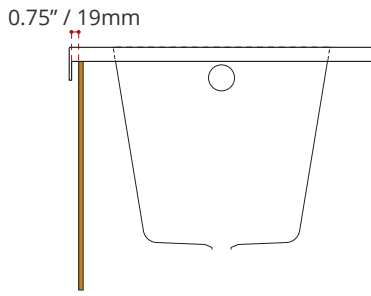

Product images are for illustration purposes only. Actual product(s) may vary.

WHITE FINISH
MODEL No.
3371C1 
LEFT HAND DRAIN LOCATION
3381C1 
RIGHT HAND DRAIN LOCATION

BLACK FINISH	BISCUIT FINISH
MODEL No.	MODEL No.
3372C1 	3373C1 
LEFT HAND DRAIN LOCATION	LEFT HAND DRAIN LOCATION
3382C1 	3383C1 
RIGHT HAND DRAIN LOCATION	RIGHT HAND DRAIN LOCATION
COLOUR OPTIONS ARE MADE TO ORDER - NO REFUND - NO RETURN -	

PRODUCT INFORMATION:

- Modern style
- High gloss / Crack-resistant acrylic
- Made in Canada
- **3/4" Set back wood apron**
- End drain
- Complies with CSA & IAPMO standards

DIMENSIONS	WATER DEPTH	CAPACITY
<ul style="list-style-type: none"> • Length: 66" / 1676mm • Width: 30" / 762mm • Skirt Height: 20" / 508mm 	13.5" / 343mm Drain to overflow	48 gal. 182 litres of water

SHIPPING INFORMATION:

- Length: 68" / 1727mm
- Width: 38" / 965mm
- Height: 26" / 660mm
- Net Weight: 35.8 kg / 79 lbs
- Gross Weight: 40 kg / 88 lbs

3/4" SET BACK WOOD APRON

MODEL NUMBER : **3371C1**
(LEFT HAND DRAIN LOCATION)
MADE TO ORDER - NO REFUND - NO RETURN -

MODEL NUMBER : **3381C1**
(RIGHT HAND DRAIN LOCATION)
MADE TO ORDER - NO REFUND - NO RETURN -

DISCLAIMER: Measurements may vary ± 1/4" (Diagram Not to scale)