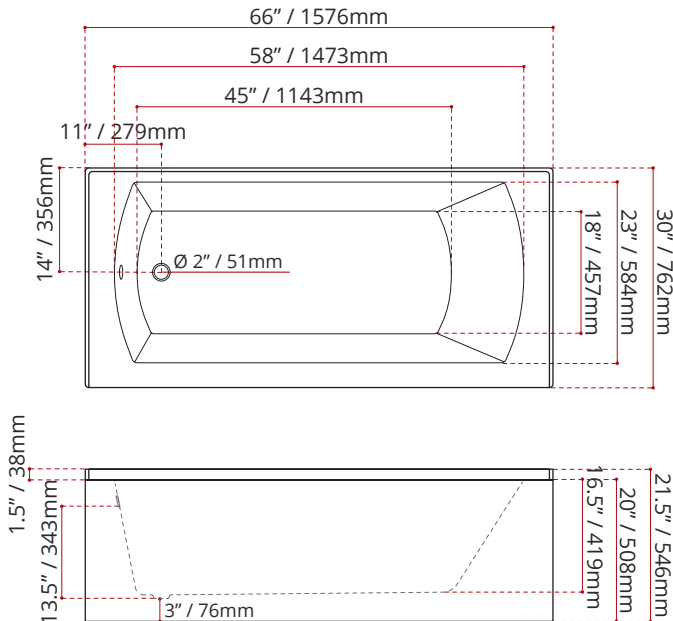

PLAIN OVO SKIRTED SHILA STONE BATHTUB

MODEL No.	FINISH	 ENVIRO SEAL
3375  LEFT HAND DRAIN LOCATION	 MATTE BLACK	
3385  RIGHT HAND DRAIN LOCATION		

DIMENSIONS	WATER DEPTH	CAPACITY
<ul style="list-style-type: none"> • Length: 66" / 1676mm • Width: 30" / 762mm • Skirt Height: 20" / 508mm 	13.5" / 343mm Drain to overflow	48 gal. 182 litres of water

 KG/LBS

 KG/LBS

- Length: 68" / 1727mm
- Width: 34" / 864mm
- Height: 26" / 660mm
- Net Weight: 35.8 kg / 79 lbs
- Gross Weight: 40 kg / 88 lbs

MODEL NUMBER : **3375**
(LEFT HAND DRAIN LOCATION)

MODEL NUMBER : **3385**
(RIGHT HAND DRAIN LOCATION)

DISCLAIMER: Measurements may vary ± 1/4" (Diagram Not to scale)