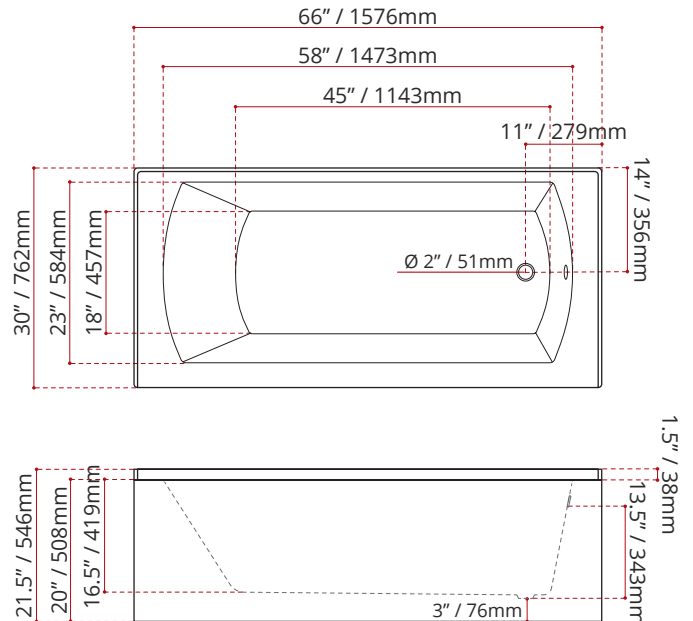

PLAIN OVO SKIRTED SHILA STONE BATHTUB

MODEL No.	FINISH	 ENVIRO SEAL
3375  LEFT HAND DRAIN LOCATION	 MATTE BLACK	
3385  RIGHT HAND DRAIN LOCATION		

DIMENSIONS	WATER DEPTH	CAPACITY
<ul style="list-style-type: none"> • Length: 66" / 1676mm • Width: 30" / 762mm • Skirt Height: 20" / 508mm 	13.5" / 343mm Drain to overflow	48 gal. 182 litres of water

 KG/LBS

 KG/LBS

- Length: 68" / 1727mm
- Width: 34" / 864mm
- Height: 26" / 660mm
- Net Weight: 35.8 kg / 79 lbs
- Gross Weight: 40 kg / 88 lbs

MODEL NUMBER : **3375**
(LEFT HAND DRAIN LOCATION)

MODEL NUMBER : **3385**
(RIGHT HAND DRAIN LOCATION)

DISCLAIMER: Measurements may vary ± 1/4" (Diagram Not to scale)