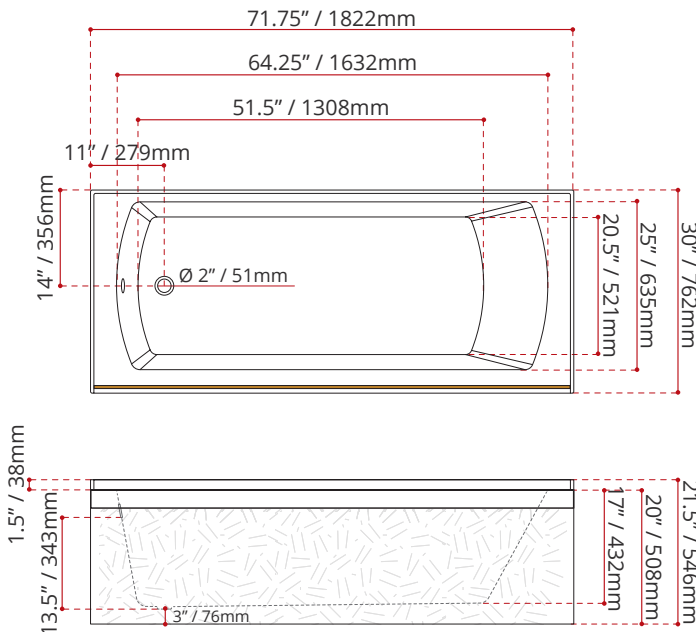

Product images are for illustration purposes only. Actual product(s) may vary.

WHITE FINISH
MODEL No.
3421C1  LEFT HAND DRAIN LOCATION
3431C1  RIGHT HAND DRAIN LOCATION

BLACK FINISH	BISCUIT FINISH
MODEL No.	MODEL No.
3422C1 LEFT HAND DRAIN LOCATION	3423C1 LEFT HAND DRAIN LOCATION
3432C1 RIGHT HAND DRAIN LOCATION	3433C1 RIGHT HAND DRAIN LOCATION
<i>COLOUR OPTIONS ARE MADE TO ORDER - NO REFUND - NO RETURN -</i>	

PRODUCT INFORMATION:

- Modern style
- High gloss / Crack-resistant acrylic
- Made in Canada
- **3/4" Set back wood apron**
- End drain
- Complies with CSA & IAPMO standards

DIMENSIONS	WATER DEPTH	CAPACITY
<ul style="list-style-type: none"> • Length: 71.75" / 1822mm • Width: 30" / 762mm • Skirt Height: 20" / 508mm 	13.5" / 343mm Drain to overflow	61.8 gal. 234 litres of water

SHIPPING INFORMATION:

- Length: 74" / 1880mm
- Width: 34" / 864mm
- Height: 26" / 660mm
- Net Weight: 46 kg / 101 lbs
- Gross Weight: 50 kg / 110 lbs

MODEL NUMBER : **3421C1**
(LEFT HAND DRAIN LOCATION)

MADE TO ORDER - NO REFUND - NO RETURN -

MODEL NUMBER : **3431C1**
(RIGHT HAND DRAIN LOCATION)

MADE TO ORDER - NO REFUND - NO RETURN -

DISCLAIMER: Measurements may vary ± 1/4" (Diagram Not to scale)