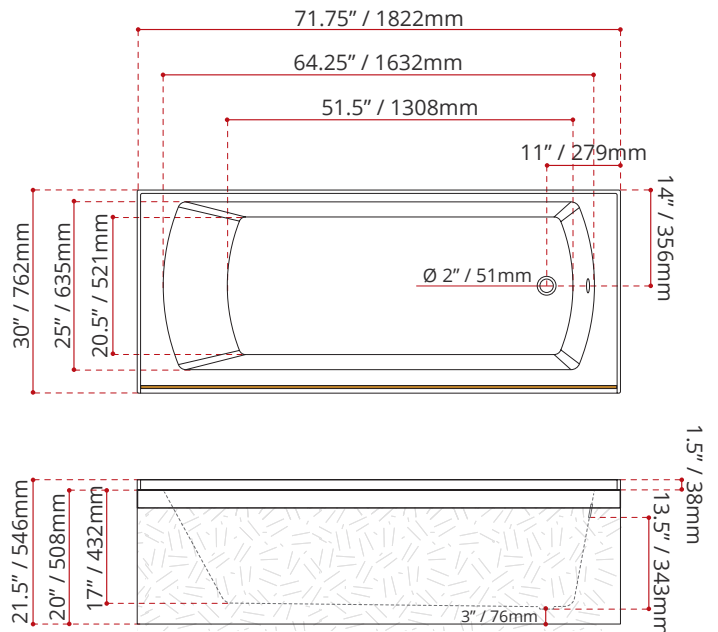

Product images are for illustration purposes only. Actual product(s) may vary.

WHITE FINISH
MODEL No.
3421C1  LEFT HAND DRAIN LOCATION
3431C1  RIGHT HAND DRAIN LOCATION

BLACK FINISH	BISCUIT FINISH
MODEL No.	MODEL No.
3422C1 LEFT HAND DRAIN LOCATION	3423C1 LEFT HAND DRAIN LOCATION
3432C1 RIGHT HAND DRAIN LOCATION	3433C1 RIGHT HAND DRAIN LOCATION
<i>COLOUR OPTIONS ARE MADE TO ORDER - NO REFUND - NO RETURN -</i>	

PRODUCT INFORMATION:

- Modern style
- High gloss / Crack-resistant acrylic
- Made in Canada
- **3/4" Set back wood apron**
- End drain
- Complies with CSA & IAPMO standards

DIMENSIONS	WATER DEPTH	CAPACITY
<ul style="list-style-type: none"> • Length: 71.75" / 1822mm • Width: 30" / 762mm • Skirt Height: 20" / 508mm 	13.5" / 343mm Drain to overflow	61.8 gal. 234 litres of water

SHIPPING INFORMATION:

- Length: 74" / 1880mm
- Width: 34" / 864mm
- Height: 26" / 660mm
- Net Weight: 46 kg / 101 lbs
- Gross Weight: 50 kg / 110 lbs

MODEL NUMBER : **3421C1**
(LEFT HAND DRAIN LOCATION)

MADE TO ORDER - NO REFUND - NO RETURN -

MODEL NUMBER : **3431C1**
(RIGHT HAND DRAIN LOCATION)

MADE TO ORDER - NO REFUND - NO RETURN -

DISCLAIMER: Measurements may vary ± 1/4" (Diagram Not to scale)