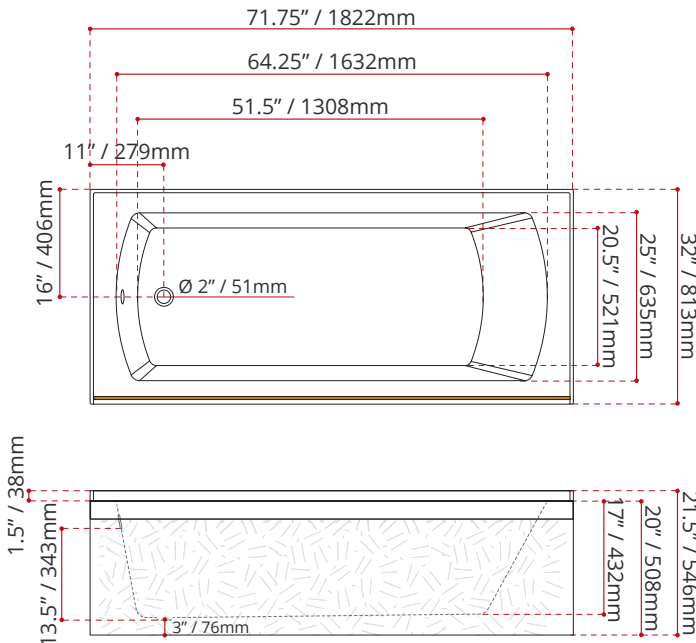

Product images are for illustration purposes only. Actual product(s) may vary.

WHITE FINISH
MODEL No.
<b>3441C1</b> 
LEFT HAND DRAIN LOCATION
<b>3451C1</b> 
RIGHT HAND DRAIN LOCATION

BLACK FINISH	BISCUIT FINISH
MODEL No.	MODEL No.
<b>3442C1</b> 	<b>3443C1</b> 
LEFT HAND DRAIN LOCATION	LEFT HAND DRAIN LOCATION
<b>3452C1</b> 	<b>3453C1</b> 
RIGHT HAND DRAIN LOCATION	RIGHT HAND DRAIN LOCATION
<b>COLOUR OPTIONS ARE MADE TO ORDER - NO REFUND - NO RETURN -</b>	

PRODUCT INFORMATION:

- Modern style
- High gloss / Crack-resistant acrylic
- Made in Canada
- **3/4" Set back wood apron**
- End drain
- Complies with CSA & IAPMO standards

DIMENSIONS	WATER DEPTH	CAPACITY
<ul style="list-style-type: none"> <li>• Length: 71.75" / 1822mm</li> <li>• Width: 32" / 813mm</li> <li>• Skirt Height: 20" / 508mm</li> </ul>	13.5" / 343mm Drain to overflow	61.8 gal. 234 litres of water

SHIPPING INFORMATION:

- Length: 74" / 1880mm
- Width: 34" / 864mm
- Height: 26" / 660mm
- Net Weight: 46 kg / 101 lbs
- Gross Weight: 50 kg / 110 lbs

MODEL NUMBER : **3441C1**  
(LEFT HAND DRAIN LOCATION)

MADE TO ORDER - NO REFUND - NO RETURN -

MODEL NUMBER : **3451C1**  
(RIGHT HAND DRAIN LOCATION)

MADE TO ORDER - NO REFUND - NO RETURN -

DISCLAIMER: Measurements may vary ± 1/4" (Diagram Not to scale)