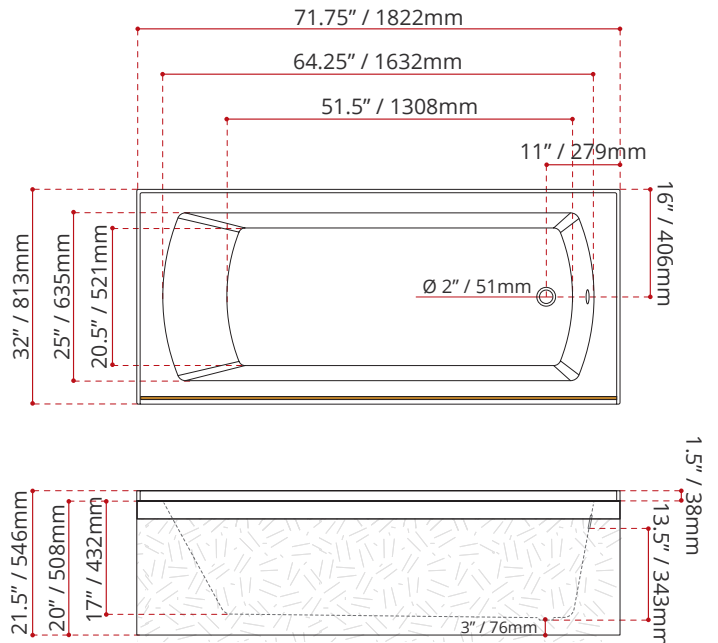

Product images are for illustration purposes only. Actual product(s) may vary.

WHITE FINISH
MODEL No.
<b>3441C1</b> 
LEFT HAND DRAIN LOCATION
<b>3451C1</b> 
RIGHT HAND DRAIN LOCATION

BLACK FINISH	BISCUIT FINISH
MODEL No.	MODEL No.
<b>3442C1</b> 	<b>3443C1</b> 
LEFT HAND DRAIN LOCATION	LEFT HAND DRAIN LOCATION
<b>3452C1</b> 	<b>3453C1</b> 
RIGHT HAND DRAIN LOCATION	RIGHT HAND DRAIN LOCATION
<b>COLOUR OPTIONS ARE MADE TO ORDER - NO REFUND - NO RETURN -</b>	

PRODUCT INFORMATION:

- Modern style
- High gloss / Crack-resistant acrylic
- Made in Canada
- **3/4" Set back wood apron**
- End drain
- Complies with CSA & IAPMO standards

DIMENSIONS	WATER DEPTH	CAPACITY
<ul style="list-style-type: none"> <li>• Length: 71.75" / 1822mm</li> <li>• Width: 32" / 813mm</li> <li>• Skirt Height: 20" / 508mm</li> </ul>	13.5" / 343mm Drain to overflow	61.8 gal. 234 litres of water

SHIPPING INFORMATION:

- Length: 74" / 1880mm
- Width: 34" / 864mm
- Height: 26" / 660mm
- Net Weight: 46 kg / 101 lbs
- Gross Weight: 50 kg / 110 lbs

MODEL NUMBER : **3441C1**  
(LEFT HAND DRAIN LOCATION)

MADE TO ORDER - NO REFUND - NO RETURN -

MODEL NUMBER : **3451C1**  
(RIGHT HAND DRAIN LOCATION)

MADE TO ORDER - NO REFUND - NO RETURN -

DISCLAIMER: Measurements may vary ± 1/4" (Diagram Not to scale)