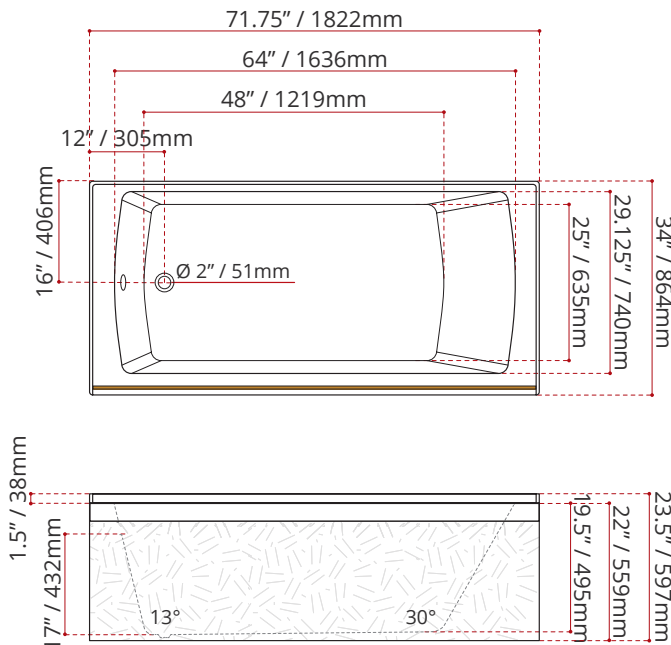

Product images are for illustration purposes only. Actual product(s) may vary.

WHITE FINISH	
MODEL No.	
3461C1	 LEFT HAND DRAIN LOCATION
3471C1	 RIGHT HAND DRAIN LOCATION

PRODUCT INFORMATION:

- Modern style
- High gloss / Crack-resistant acrylic
- Made in Canada
- **3/4" Set back wood apron**
- End drain
- Complies with CSA & IAPMO standards

DIMENSIONS	WATER DEPTH	CAPACITY
<ul style="list-style-type: none"> • Length: 71.75" / 1822mm • Width: 34" / 864mm • Skirt Height: 22" / 559mm 	17" / 432mm Drain to overflow	88 gal. 333 litres of water

SHIPPING INFORMATION:

- Length: 74" / 1880mm
- Width: 38" / 965mm
- Height: 26" / 660mm
- Net Weight: 46 kg / 101 lbs
- Gross Weight: 50 kg / 110 lbs

MODEL NUMBER : 3461C1
(LEFT HAND DRAIN LOCATION)

MADE TO ORDER - NO REFUND - NO RETURN -

MODEL NUMBER : 3471C1
(RIGHT HAND DRAIN LOCATION)

MADE TO ORDER - NO REFUND - NO RETURN -

DISCLAIMER: Measurements may vary ± 1/4" (Diagram Not to scale)