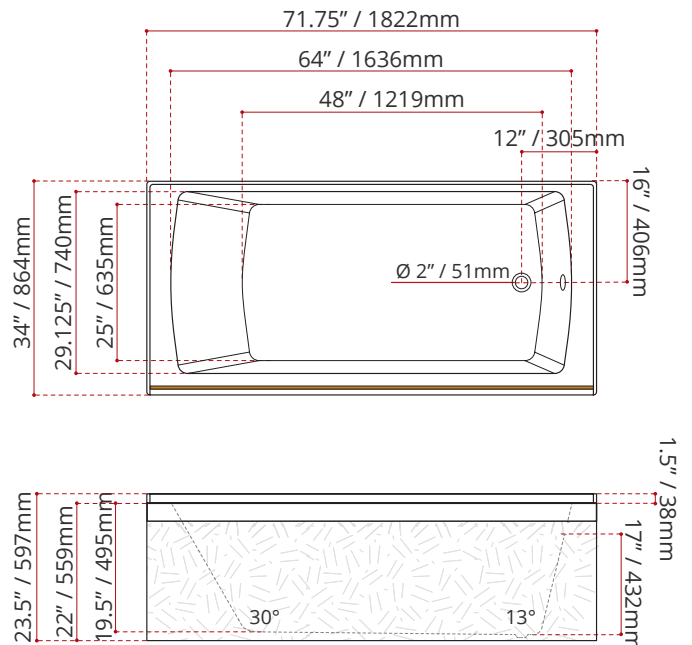

Product images are for illustration purposes only. Actual product(s) may vary.

WHITE FINISH	
MODEL No.	
3461C1	 LEFT HAND DRAIN LOCATION
3471C1	 RIGHT HAND DRAIN LOCATION

PRODUCT INFORMATION:

- Modern style
- High gloss / Crack-resistant acrylic
- Made in Canada
- **3/4" Set back wood apron**
- End drain
- Complies with CSA & IAPMO standards

DIMENSIONS	WATER DEPTH	CAPACITY
<ul style="list-style-type: none"> • Length: 71.75" / 1822mm • Width: 34" / 864mm • Skirt Height: 22" / 559mm 	17" / 432mm Drain to overflow	88 gal. 333 litres of water

SHIPPING INFORMATION:

- Length: 74" / 1880mm
- Width: 38" / 965mm
- Height: 26" / 660mm
- Net Weight: 46 kg / 101 lbs
- Gross Weight: 50 kg / 110 lbs

MODEL NUMBER : 3461C1
(LEFT HAND DRAIN LOCATION)

MADE TO ORDER - NO REFUND - NO RETURN -

MODEL NUMBER : 3471C1
(RIGHT HAND DRAIN LOCATION)

MADE TO ORDER - NO REFUND - NO RETURN -

DISCLAIMER: Measurements may vary ± 1/4" (Diagram Not to scale)