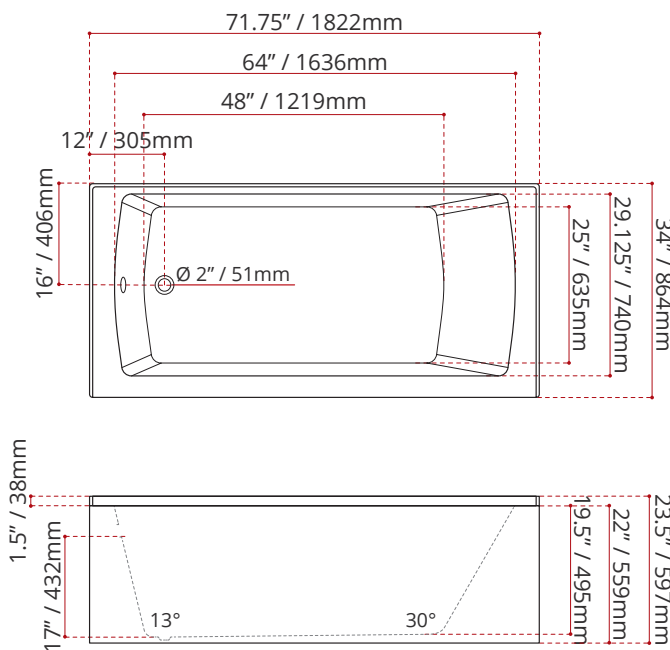

PLAIN OVO SKIRTED SHILA STONE BATHTUB

MODEL No.	FINISH	 ENVIRO SEAL
3465 LEFT HAND DRAIN LOCATION	 MATTE BLACK	
3475 RIGHT HAND DRAIN LOCATION		

DIMENSIONS	WATER DEPTH	CAPACITY
<ul style="list-style-type: none"> • Length: 71.75" / 1822mm • Width: 34" / 864mm • Skirt Height: 22" / 559mm 	17" / 432mm Drain to overflow	88 gal. 333 litres of water

KG/LBS

- Length: 74" / 1880mm
- Width: 38" / 965mm
- Height: 26" / 660mm
- Net Weight: 46 kg / 101 lbs
- Gross Weight: 50 kg / 110 lbs

MODEL NUMBER : **3465**
(LEFT HAND DRAIN LOCATION)

MODEL NUMBER : **3475**
(RIGHT HAND DRAIN LOCATION)

DISCLAIMER: Measurements may vary ± 1/8" (Diagram Not to scale)