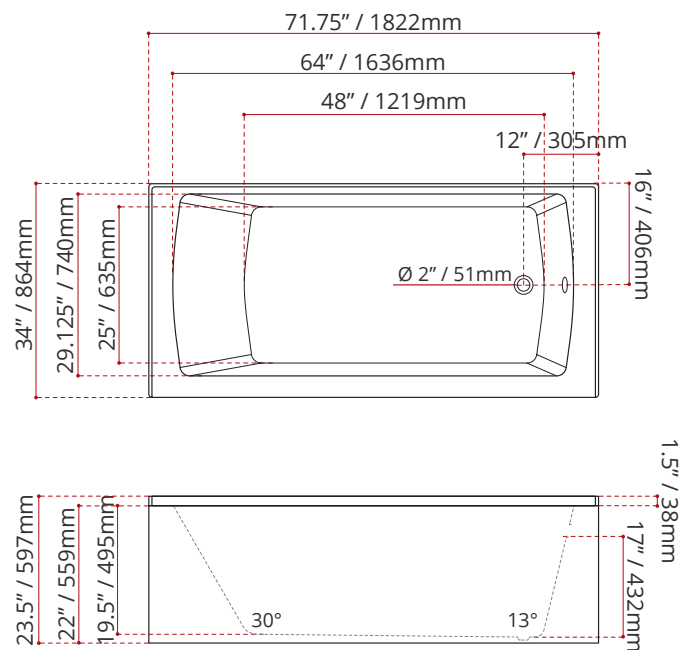

PLAIN OVO SKIRTED SHILA STONE BATHTUB

MODEL No.	FINISH	 ENVIRO SEAL
3465 LEFT HAND DRAIN LOCATION	 MATTE BLACK	
3475 RIGHT HAND DRAIN LOCATION		

DIMENSIONS	WATER DEPTH	CAPACITY
<ul style="list-style-type: none"> • Length: 71.75" / 1822mm • Width: 34" / 864mm • Skirt Height: 22" / 559mm 	17" / 432mm Drain to overflow	88 gal. 333 litres of water

KG/LBS

- Length: 74" / 1880mm
- Width: 38" / 965mm
- Height: 26" / 660mm
- Net Weight: 46 kg / 101 lbs
- Gross Weight: 50 kg / 110 lbs

MODEL NUMBER : **3465**
(LEFT HAND DRAIN LOCATION)

MODEL NUMBER : **3475**
(RIGHT HAND DRAIN LOCATION)

DISCLAIMER: Measurements may vary ± 1/8" (Diagram Not to scale)