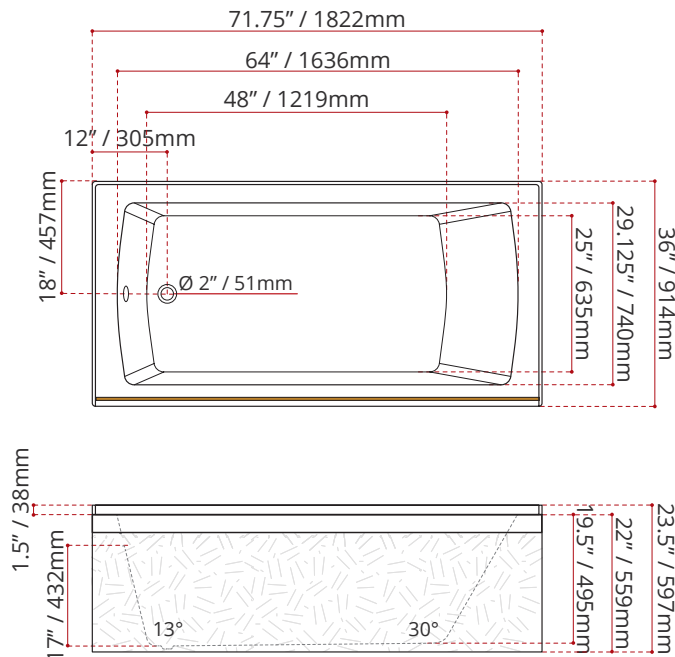

Product images are for illustration purposes only. Actual product(s) may vary.

WHITE FINISH	
MODEL No.	
3481C1	 LEFT HAND DRAIN LOCATION
3491C1	 RIGHT HAND DRAIN LOCATION

PRODUCT INFORMATION:

- Modern style
- High gloss / Crack-resistant acrylic
- Made in Canada
- **3/4" Set back wood apron**
- End drain
- Complies with CSA & IAPMO standards

DIMENSIONS	WATER DEPTH	CAPACITY
<ul style="list-style-type: none"> • Length: 71.75" / 1822mm • Width: 36" / 914mm • Skirt Height: 22" / 559mm 	17" / 432mm Drain to overflow	88 gal. 333 litres of water

SHIPPING INFORMATION:

- Length: 74" / 1880mm
- Width: 38" / 965mm
- Height: 26" / 660mm
- Net Weight: 46 kg / 101 lbs
- Gross Weight: 50 kg / 110 lbs

MODEL NUMBER : 3481C1
(LEFT HAND DRAIN LOCATION)

MADE TO ORDER - NO REFUND - NO RETURN -

MODEL NUMBER : 3491C1
(RIGHT HAND DRAIN LOCATION)

MADE TO ORDER - NO REFUND - NO RETURN -

DISCLAIMER: Measurements may vary ± 1/4" (Diagram Not to scale)