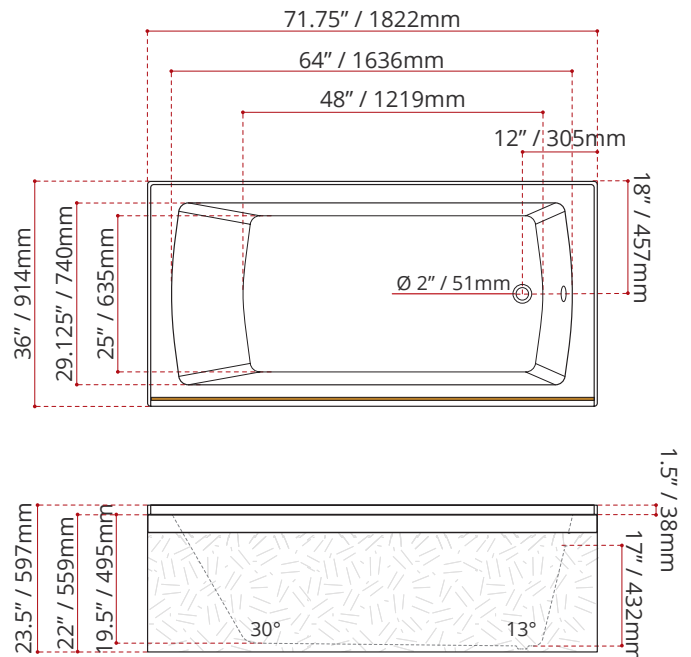

Product images are for illustration purposes only. Actual product(s) may vary.

WHITE FINISH	
MODEL No.	
3481C1	 LEFT HAND DRAIN LOCATION
3491C1	 RIGHT HAND DRAIN LOCATION

PRODUCT INFORMATION:

- Modern style
- High gloss / Crack-resistant acrylic
- Made in Canada
- **3/4" Set back wood apron**
- End drain
- Complies with CSA & IAPMO standards

DIMENSIONS	WATER DEPTH	CAPACITY
<ul style="list-style-type: none"> • Length: 71.75" / 1822mm • Width: 36" / 914mm • Skirt Height: 22" / 559mm 	17" / 432mm Drain to overflow	88 gal. 333 litres of water

SHIPPING INFORMATION:

- Length: 74" / 1880mm
- Width: 38" / 965mm
- Height: 26" / 660mm
- Net Weight: 46 kg / 101 lbs
- Gross Weight: 50 kg / 110 lbs

MODEL NUMBER : 3481C1
(LEFT HAND DRAIN LOCATION)

MADE TO ORDER - NO REFUND - NO RETURN -

MODEL NUMBER : 3491C1
(RIGHT HAND DRAIN LOCATION)

MADE TO ORDER - NO REFUND - NO RETURN -

DISCLAIMER: Measurements may vary ± 1/4" (Diagram Not to scale)